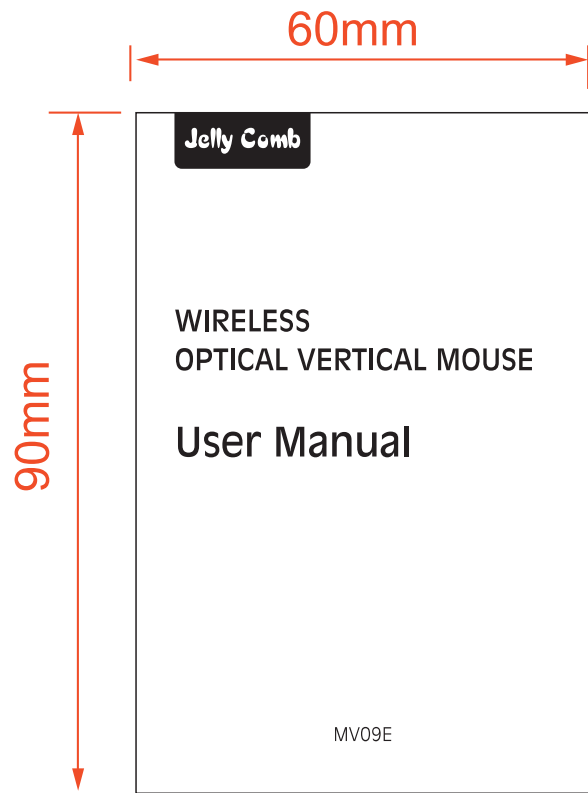

尺寸：60x90mm

材质：100g书纸

工艺：双面印刷

风琴折

Jelly Comb

WIRELESS OPTICAL VERTICAL MOUSE

User Manual

MV09E

- ① Left button
- ② Right button
- ③ Roller
- ④ DPI Regulation
- ⑤ Forward
- ⑥ Backward
- ⑦ USB Receiver
- ⑧ On/Off Switch

PRODUCT FEATURES:

- ▶ **Stable wireless transmission**
2.4GHz wireless technology can provide a reliable connection and not be subject to any interference in the 360 degrees within 10 meters.
- ▶ **Adopts Snail-shaped bionic design, comfortable, fast switching, greatly improve the efficiency of daily work.**
- ▶ **Easily browse the page online, with page forward/backward and zoom function, can be free to operate the page view and adjust the page zoom.**
- ▶ **3 Adjustable DPI settings 800/1200/1600**
- ▶ **System requirement: Windows:2000/ME/XP/Vista / 7/8/10/MAC/Linux**

Jelly Comb

WIRELESS OPTISCHE VERTIKALE MAUS

Bedienungsanleitung

MV09E

- ① Linke Taste
- ② Rechte Taste
- ③ Scrollrad
- ④ DPI
- ⑤ Vorwärts
- ⑥ Rückwärts
- ⑦ USB Empfänger
- ⑧ Ein-/ Ausschalten

Eigenschaften: