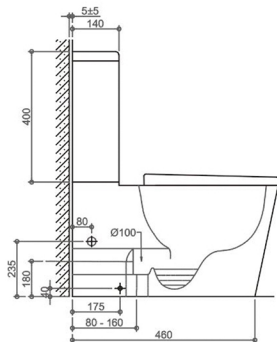

## Back to Wall Rimless Toilet

**Dimension:** 615 x 360 x 825mm

**Features:** Rimless Flsh Technology  
 Nano glazing surface  
 Highest quality vitreous ceramic  
 Slimline Seat (ISC93) - Ergonomic UF  
 and quick release soft close seat  
 Universal system for both top inlet  
 and bottom inlet

- P-Trap: IS15 180mm
- S-Trap: IS32 75-190mm

**Optional Traps:** S-trap extension IS17 140-250mm with extra

**Optional Flush:** Geberit Back and Bottom Inlet IOTSPK-G  
 IOTSPK-GB

**Water Consumption:** WELS 4 Star  
 4.5L/Full, 3L/Half

|                        |                 |
|------------------------|-----------------|
| <b>Pan Weight:</b>     | <b>34.1 kgs</b> |
| <b>Cistern Weight:</b> | <b>12.1 kgs</b> |

**FRONT VIEW**

**SIDE VIEW**