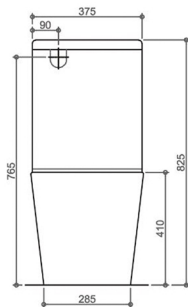

## Back to Wall Rimless Toilet

**Dimension:** 615 x 360 x 825mm

**Features:** Rimless Flsh Technology  
 Nano glazing surface  
 Highest quality vitreous ceramic  
 Slimline Seat (ISC93) - Ergonomic UF  
 and quick release soft close seat  
 Universal system for both top inlet  
 and bottom inlet

- P-Trap: IS15 180mm
- S-Trap: IS32 75-190mm

**Optional Traps:** S-trap extension IS17 140-250mm with extra

**Optional Flush:** Geberit Back and Bottom Inlet IOTSPK-G  
 IOTSPK-GB

**Water Consumption:** WELS 4 Star  
 4.5L/Full, 3L/Half

|                        |                 |
|------------------------|-----------------|
| <b>Pan Weight:</b>     | <b>34.1 kgs</b> |
| <b>Cistern Weight:</b> | <b>12.1 kgs</b> |

**FRONT VIEW**

**SIDE VIEW**