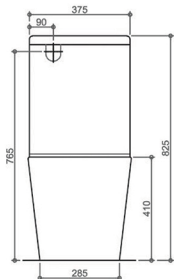

OASIS

Back to Wall Rimless Toilet

Dimension: 615 x 360 x 825mm

Features: Rimless Flushing Technology
Soft Close Seat (ISC93)
Back and Bottom Inlet
S-trap (IS32) Setout 80-160mm
P-trap (IS15) 180mm

- P-Trap: IS15 180mm
- S-Trap: IS32 75-190mm

Optional Traps: S-trap extension IS17 140-250mm with extra IS18 60 -130mm

Optional Flush: Geberit Back and Bottom Inlet IOTSPK-G IOTSPK-GB

Water Consumption: WELS 4 Star
4.5L/Full, 3L/Half

Pan Weight:	34.1 kgs
Cistern Weight:	12.1 kgs

FRONT VIEW

SIDE VIEW

TOP VIEW