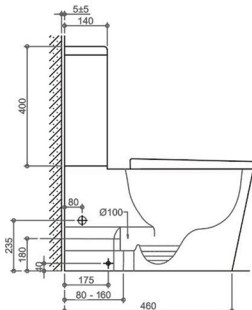

OASIS

Back to Wall Rimless Toilet

Dimension: 615 x 360 x 825mm

Features: Rimless Flushing Technology
Soft Close Seat (ISC93)
Back and Bottom Inlet
S-trap (IS32) Setout 80-160mm
P-trap (IS15) 180mm

- P-Trap: IS15 180mm
- S-Trap: IS32 75-190mm

Optional Traps: S-trap extension IS17 140-250mm with extra IS18 60 -130mm

Optional Flush: Geberit Back and Bottom Inlet IOTSPK-G IOTSPK-GB

Water Consumption: WELS 4 Star
4.5L/Full, 3L/Half

Pan Weight:	34.1 kgs
Cistern Weight:	12.1 kgs

FRONT VIEW

SIDE VIEW

TOP VIEW