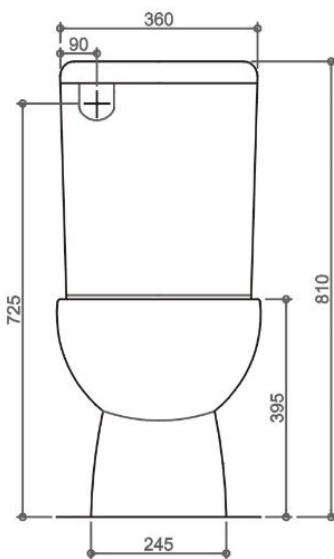

MASSA SUITE S-TRAP BACK INLET

Dimension: 630 x 370 x 810mm

Features: Wash Down Flushing Technology
Soft Close Seat(ISC09)
Bottom Inlet
S-trap 140mm
Optional Pan Collar:20mm(IS34)/40mm(IS33)

Optional Traps: P-trap (IS15)

Optional Inlet: Back Inlet Suite Code: IMTSPK-B

FRONT VIEW

SIDE VIEW

TOP VIEW