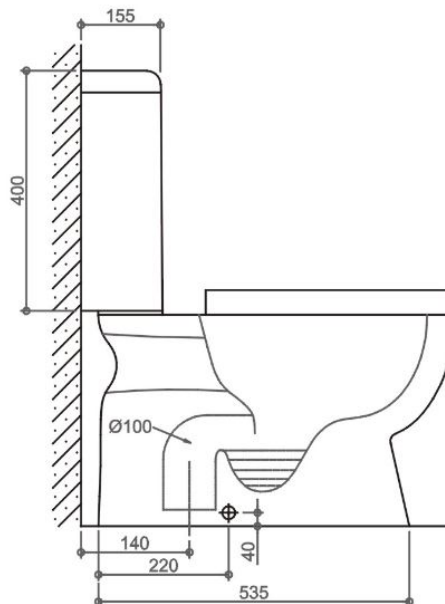

MASSA SUITE S-TRAP BACK INLET

Dimension: 630 x 370 x 810mm

Features: Wash Down Flushing Technology
Soft Close Seat(ISC09)
Bottom Inlet
S-trap 140mm
Optional Pan Collar:20mm(IS34)/40mm(IS33)

Optional Traps: P-trap (IS15)

Optional Inlet: Back Inlet Suite Code: IMTSPK-B

FRONT VIEW

SIDE VIEW

TOP VIEW