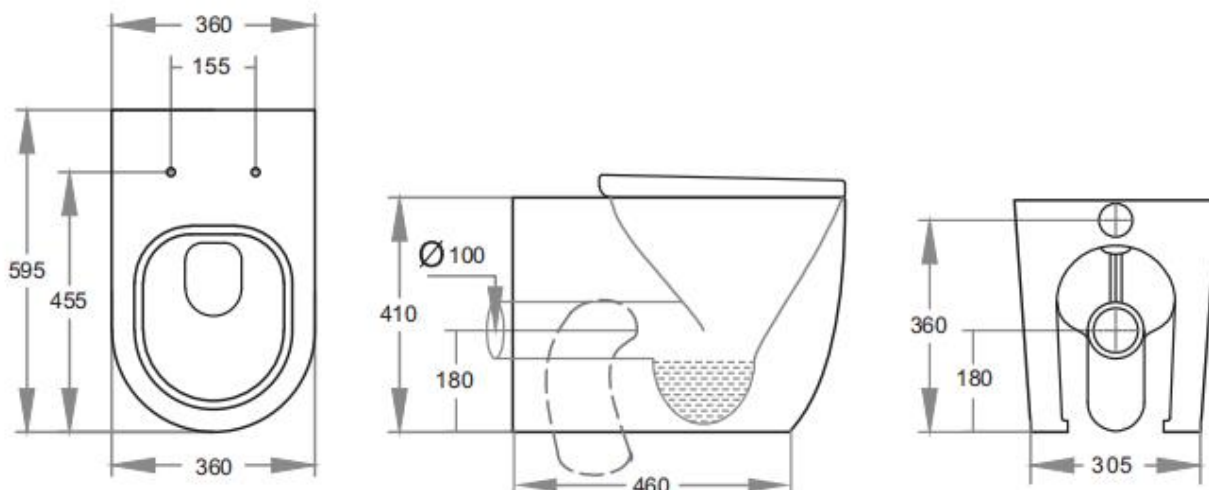

# Veda Tornado Wall Faced Floor Pan KDK105T

**Code** KDK105T-Suite

**Features** Tornado Flush Pan  
Size: 595\*360\*410mm  
Trap-100: 100-115mm (Supplied)  
UF thick seat SC804

**Optional** Trap-60: 60mm  
JT43: 150mm  
P-Trap: 180mm

**Warranty** 10 years replacement on ceramic  
1 year replacement parts which include toilet seat covers, flush pipes

Terms and conditions applied

AS 1172.11172.2  
License: MK022127

Dimensions are approximate. Information provided in this specification is representative of the actual products available at the time of printing.