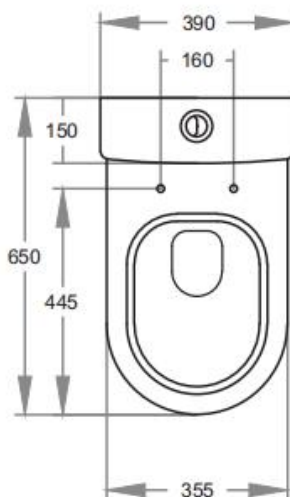

## Features

Back/Left and Right Bottom Inlet  
Rimless Clean Flush Pan  
4.5/3 Liters Dual Flush  
Size: 650\*390\*865mm  
Trap-100: 100-170mm (Supplied)  
UF slim seat SC163 (Supplied)

## Optional

Trap-60: 60-120mm  
JT43: 150-210mm  
P-Trap: 180mm  
Geberit Cistern:KDK022C  
UF thick seat SC804  
UF slim seat SC805

AS 1172.11172.2  
License: MK022127

Dimensions are approximate. Information provided in this specification is representative of the actual products available at the time of printing.