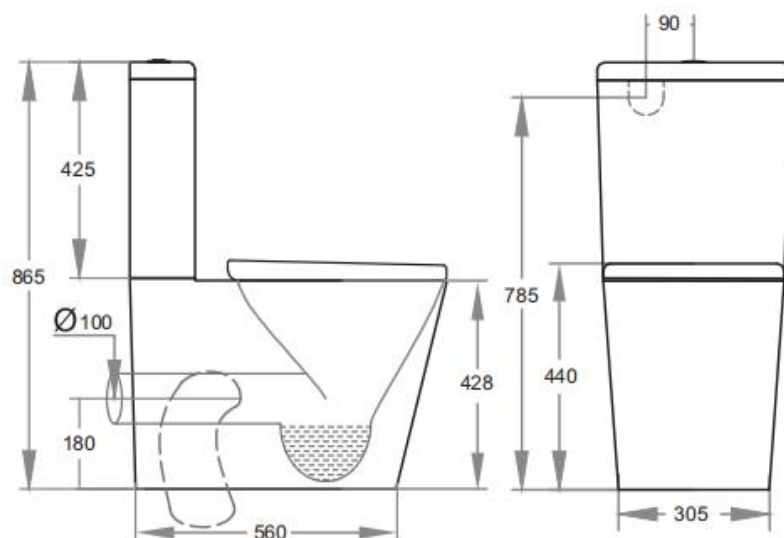

## Features

Back/Left and Right Bottom Inlet  
Rimless Clean Flush Pan  
4.5/3 Liters Dual Flush  
Size: 650\*390\*865mm  
Trap-100: 100-170mm (Supplied)  
UF slim seat SC163 (Supplied)

## Optional

Trap-60: 60-120mm  
JT43: 150-210mm  
P-Trap: 180mm  
Geberit Cistern:KDK022C  
UF thick seat SC804  
UF slim seat SC805

AS 1172.11172.2  
License: MK022127

Dimensions are approximate. Information provided in this specification is representative of the actual products available at the time of printing.