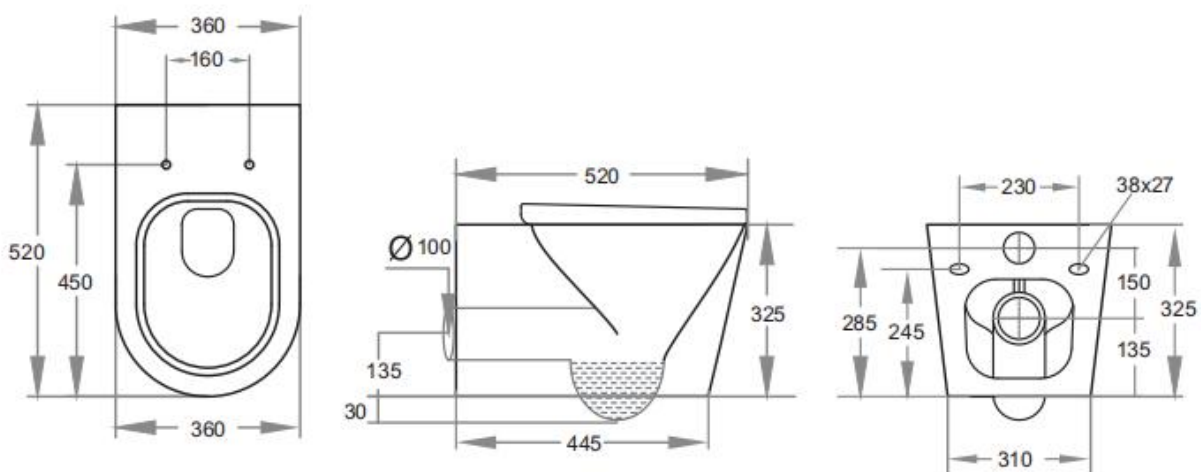

Avis Rimless Wall Hung Pan KDK302R

Code: KDK302R-Suite

Features

Rimless Clean Flush Pan
Size: 520*360*325mm
UF thick seat SC803

Warranty

10 years replacement on ceramic
1 year replacement parts which include toilet seat covers

Terms and conditions applied

AS 1172.11172.2
License: MK022127

Dimensions are approximate. Information provided in this specification is representative of the actual products available at the time of printing.