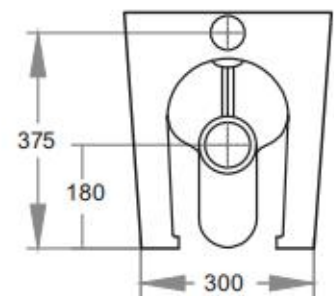

Code KDK102R-Suite

Features Rimless Clean Flush Pan
Size: 575*360*415mm
Trap-100: 100-135mm (Supplied)
UF slim seat SC163

Optional Trap-60: 60-80mm
JT43: 150-170mm
P-Trap: 180mm
Thick seat SC803

Warranty 10 years replacement on ceramic
1 year replacement parts which include toilet seat covers, flush pipes.

Terms and conditions applied

AS 1172.11172.2
License: MK022127