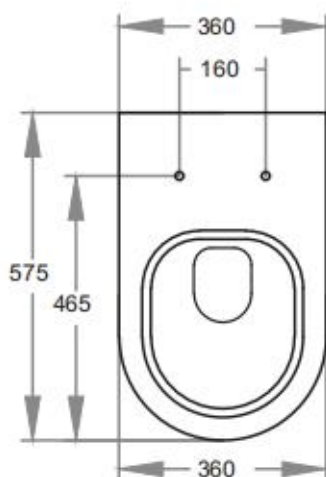

# Avis Rimless Wall Faced Floor Pan KDK102R

**Code** KDK102R-Suite

**Features** Rimless Clean Flush Pan  
Size: 575\*360\*415mm  
Trap-100: 100-135mm (Supplied)  
UF slim seat SC163

**Optional** Trap-60: 60-80mm  
JT43: 150-170mm  
P-Trap: 180mm  
Thick seat SC803

**Warranty** 10 years replacement on ceramic  
1 year replacement parts which include toilet seat covers, flush pipes.

Terms and conditions applied

AS 1172.11172.2  
License: MK022127

Dimensions are approximate. Information provided in this specification is representative of the actual products available at the time of printing.