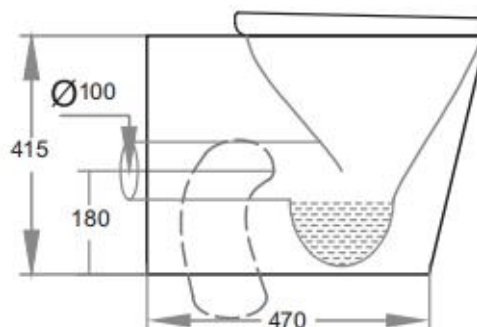

Dimensions are approximate. Information provided in this specification is representative of the actual products available at the time of printing.