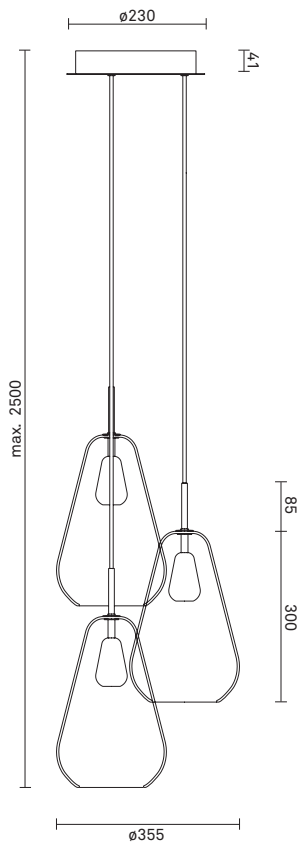

NUURA

ANOLI 3

Design: Sofie Refer, 2018. EU-model.

Anoli 3 - Small in mouth blown Gold glass and Nordic Gold finish. Incl. Ceiling plate.

Anoli Collection captures the tranquility of falling water droplets. The elegant droplets and golden warmth are the essence of the sophisticated pendant collection Anoli.

TECHNICAL INFO

Product no.: 01030122

Type: Suspension - Indoor

Colour:

Glass: Gold
Metal: Nordic Gold
Cable: Black

Materials:

Powder coated metal
Mouth-blown glass
Fabric covered cable

Dimensions:

∅355mm x max. 2500mm
Ceiling plate: ∅230mm x 41mm
Fabric cable - Length: 2500mm

Product weight:

Product incl. ceiling plate: 4006 g
Ceiling plate: 1036 g

Packaging:

Pendant: L: 254mm x W: 254mm x H: 481mm
Ceiling plate: L: 270mm x W: 270mm x H: 110mm
Weight: 2960 g
Total weight incl. product: 6966 g
Number of parcels: 4
Material: Brown cardboard.