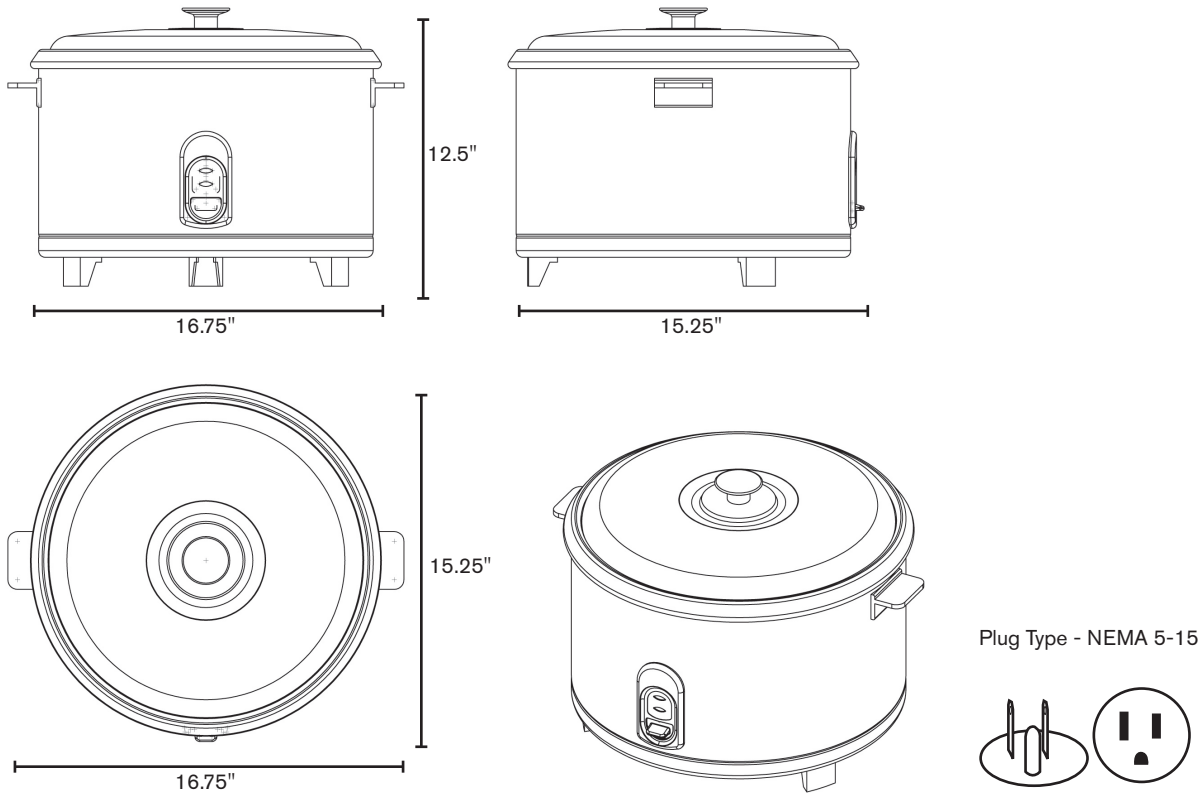

Approved by: _____ Date: _____

Plug Type - NEMA 5-15

SPECIFICATIONS

Model	Voltage	Wattage	Cord Type	Capacity	NEMA Plug Typr
RC1	120V	1440W	4½-foot flexible, three-wire cord with attached ground plug	25 1-cup servings	NEMA 5-15P