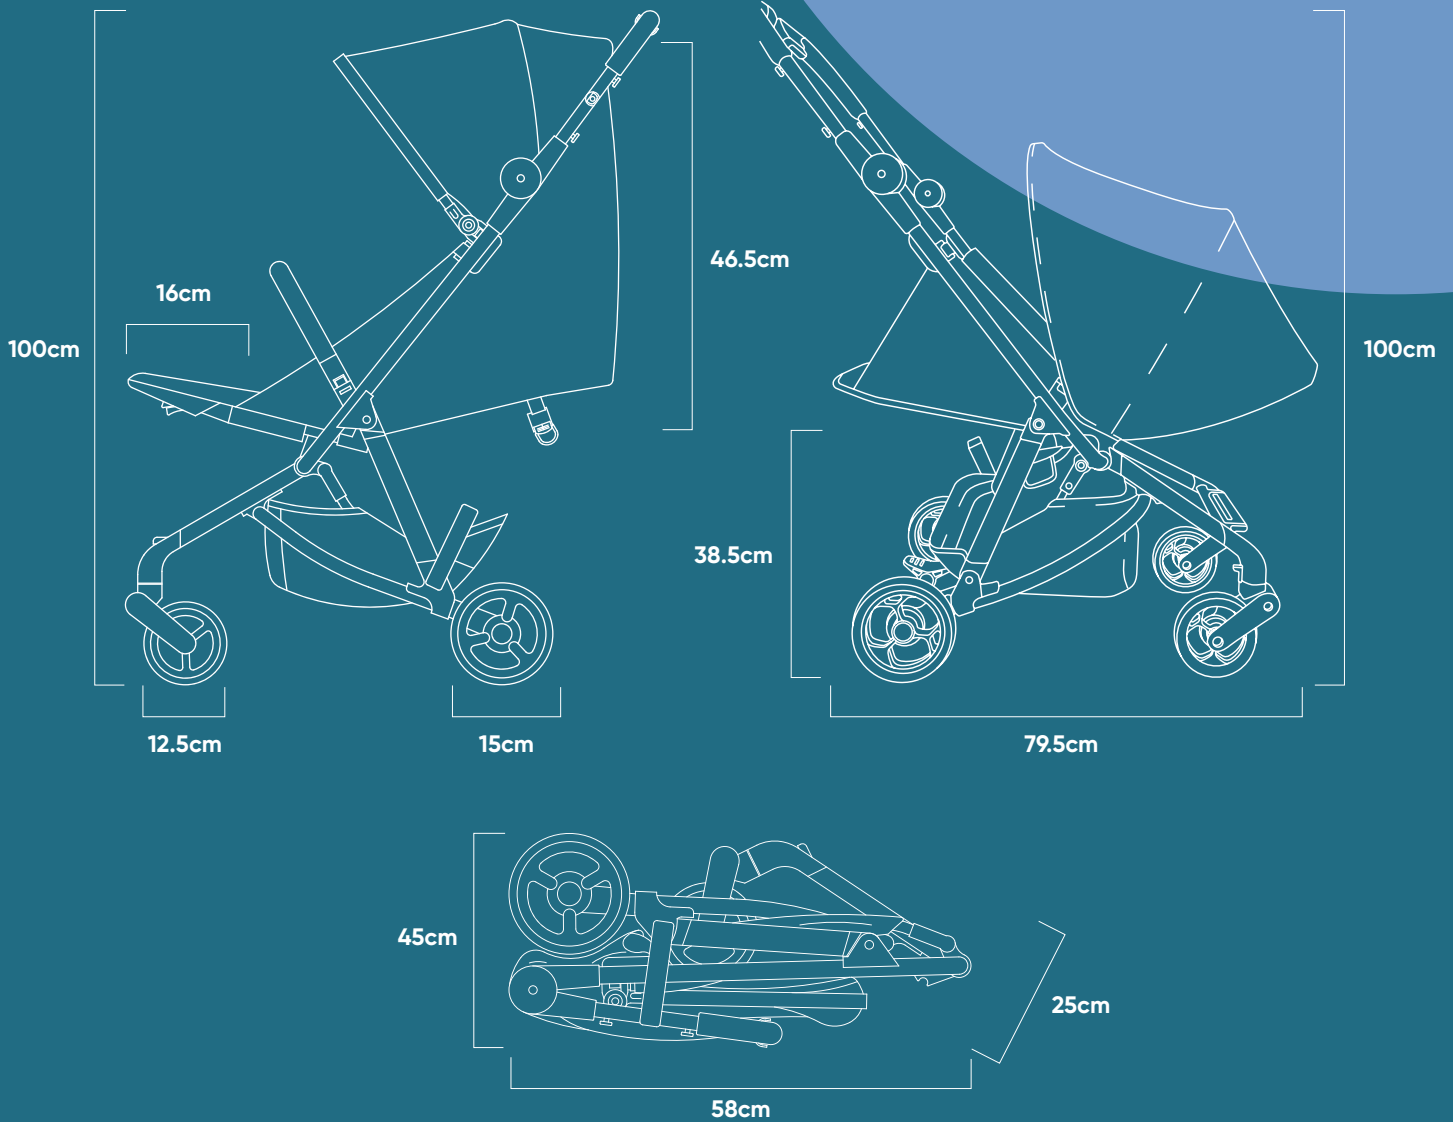

## Quick Specs

- **Folded dimensions:** 58cm x 45cm x 25cm
- **Seat back height:** 48.5cm
- **Seat width:** 33.5cm
- **Seat depth:** 19cm
- **Stroller with forward facing seat:** 6.9kg
- **Newborn seat length:** 79.5cm
- **Newborn seat height from ground:** 38.5cm
- **Stroller with parent facing newborn pack:** 6.55kg
- **Stroller seat height from ground:** 38.5cm

**Note on age and weight limits:** Maximum age and weight limit for a child in the Parent Facing Newborn Pack is 22kg, although we recommend this be used from newborn to 6 months.

## stroller dimensions

|                             |                    |
|-----------------------------|--------------------|
| Frame Width                 | 45cm               |
| Folded Dimensions - (LxWxH) | 58cm x 45cm x 25cm |
| Handlebar Height            | 100cm              |
| Front Wheel Diameter        | 12.5cm             |
| Rear Wheel Diameter         | 15cm               |

## parent facing newborn pack dimensions

|                         |        |
|-------------------------|--------|
| Seat Length             | 79.5cm |
| Seat Height from Ground | 38.5cm |