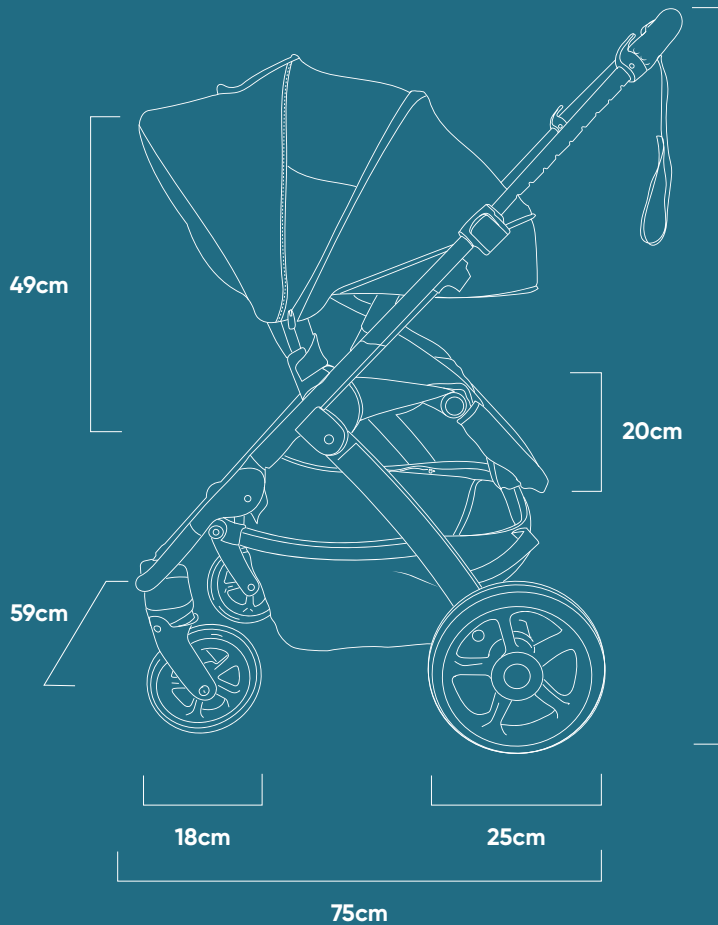

Milly + Coup

Milo2

88-105cm

quick specs

- **Seat back height:** 49cm
- **Folded dimensions (seat off):** 75cm x 59cm x 28cm
- **Folded dimensions (seat on world facing):** 75cm x 59cm x 39cm
- **Folded dimensions (seat on parent facing):** 75cm x 59cm x 39cm
- **Seat width:** 31cm
- **Seat depth:** 22cm
- **Total weight:** 10kg

stroller dimensions

Frame Width	59cm
Folded Dimensions (LxWxH)	Seat off: 75cm x 59cm x 28cm Seat on world facing: 75cm x 59cm x 39cm Seat on parent facing: 75cm x 59cm x 39cm
Handlebar Height	88cm (min) - 105cm (max)
Front Wheel Diameter	18cm
Rear Wheel Diameter	25cm

seat dimensions

Seat Back Height	49cm
Max Headroom Under Canopy	56cm
Seat Depth	22cm
Seat Width	31cm
Seat Base Height From Ground	54cm
Knee to Footrest	20cm

bassinet dimensions

Bassinet Mattress	74cm x 32cm x 3cm
Depth of bassinet (mattress to cover)	18cm

weights

Frame	7.25kg
Frame + Seat	10kg
Bassinet	3.3kg

maximum loads

Bassinet	9kg
Seat	22kg
Basket	10kg
Handlebar Bag	2kg
Toddler board (sold separately)	20kg