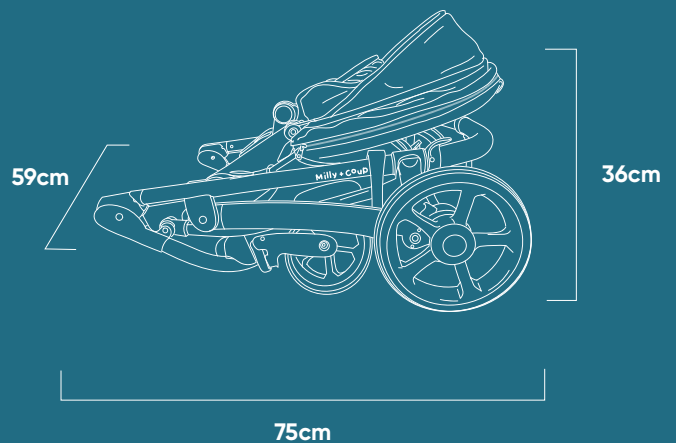

Milly + Coup

Milo2

88-105cm

quick specs

- **Seat back height:** 49cm
- **Folded dimensions (seat off):** 75cm x 59cm x 28cm
- **Folded dimensions (seat on world facing):** 75cm x 59cm x 39cm
- **Folded dimensions (seat on parent facing):** 75cm x 59cm x 39cm
- **Seat width:** 31cm
- **Seat depth:** 22cm
- **Total weight:** 10kg

stroller dimensions

Frame Width	59cm
Folded Dimensions (LxWxH)	Seat off: 75cm x 59cm x 28cm Seat on world facing: 75cm x 59cm x 39cm Seat on parent facing: 75cm x 59cm x 39cm
Handlebar Height	88cm (min) - 105cm (max)
Front Wheel Diameter	18cm
Rear Wheel Diameter	25cm

seat dimensions

Seat Back Height	49cm
Max Headroom Under Canopy	56cm
Seat Depth	22cm
Seat Width	31cm
Seat Base Height From Ground	54cm
Knee to Footrest	20cm

bassinet dimensions

Bassinet Mattress	74cm x 32cm x 3cm
Depth of bassinet (mattress to cover)	18cm

weights

Frame	7.25kg
Frame + Seat	10kg
Bassinet	3.3kg

maximum loads

Bassinet	9kg
Seat	22kg
Basket	10kg
Handlebar Bag	2kg
Toddler board (sold separately)	20kg