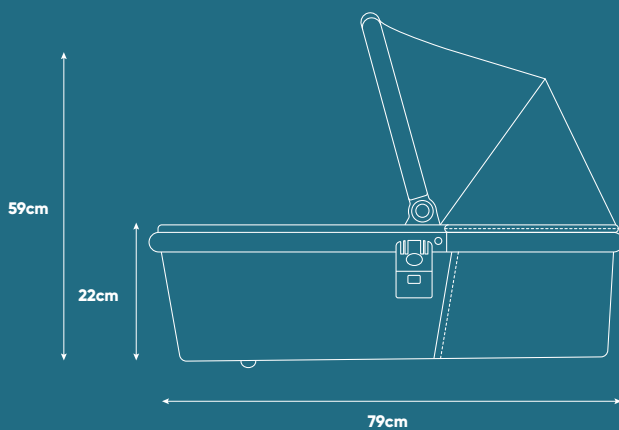

## quick specs

- **Seat back height:** 52cm
- **Seat width:** 32.5
- **Frame weight:** 10kg
- **Frame + single seat:** 13.1kg
- **Bassinet weight:** 3.2kg
- **Seat weight:** 3.1kg

## stroller dimensions

Frame Width	59cm
Folded Dimensions - Frame (LxWxH)	89.5cm L x 59cm W x 32cm H
Folded Dimensions - Seat in Middle Position, No Adaptors (LxWxH)	89.5cm L x 59cm W x 39.5cm H
Folded Dimensions - Seat on Upper Adaptor Position (LxWxH)	90.5cm L x 59cm W x 40.5cm H
Max Handlebar Height	112cm
Min Handlebar Height	100cm
Front Wheel Diameter	20cm
Rear Wheel Diameter	28.5cm

## seat dimensions (both seats)

Seat Back Height	52cm
Seat Depth	21.5cm
Seat Width	32.5cm
Seat Height From Ground - Upper Position	73cm
Seat Height From Ground - Single Position	65cm
Knee to Footrest	21cm

## bassinet dimensions

Bassinet (LxWxH)	79cm L x 38.5cm W x 59cm H (top of canopy) (22.5cm to top of bassinet base)
Bassinet Mattress (LxWxH)	71cm L x 30cm W x 3cm H
Mattress Height from Ground - Upper Position	70.5cm
Mattress Height from Ground - Single Position	62.5cm