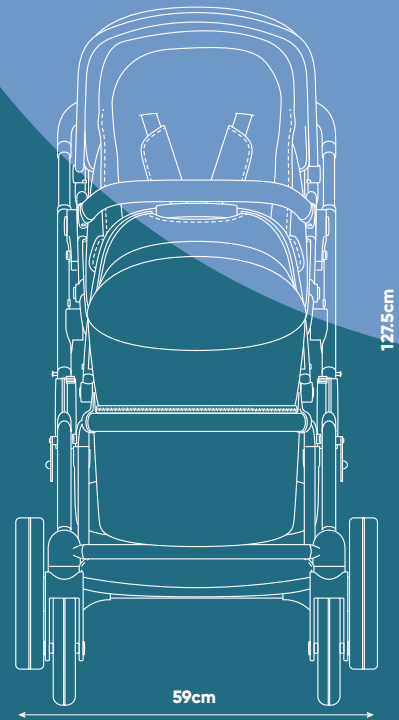

## quick specs

- **Seat back height:** 52cm
- **Seat width:** 32.5
- **Frame weight:** 10kg
- **Frame + single seat:** 13.1kg
- **Bassinet weight:** 3.2kg
- **Seat weight:** 3.1kg

## stroller dimensions

Frame Width	59cm
Folded Dimensions - Frame (LxWxH)	89.5cm L x 59cm W x 32cm H
Folded Dimensions - Seat in Middle Position, No Adaptors (LxWxH)	89.5cm L x 59cm W x 39.5cm H
Folded Dimensions - Seat on Upper Adaptor Position (LxWxH)	90.5cm L x 59cm W x 40.5cm H
Max Handlebar Height	112cm
Min Handlebar Height	100cm
Front Wheel Diameter	20cm
Rear Wheel Diameter	28.5cm

## seat dimensions (both seats)

Seat Back Height	52cm
Seat Depth	21.5cm
Seat Width	32.5cm
Seat Height From Ground - Upper Position	73cm
Seat Height From Ground - Single Position	65cm
Knee to Footrest	21cm

## bassinet dimensions

Bassinet (LxWxH)	79cm L x 38.5cm W x 59cm H (top of canopy) (22.5cm to top of bassinet base)
Bassinet Mattress (LxWxH)	71cm L x 30cm W x 3cm H
Mattress Height from Ground - Upper Position	70.5cm
Mattress Height from Ground - Single Position	62.5cm