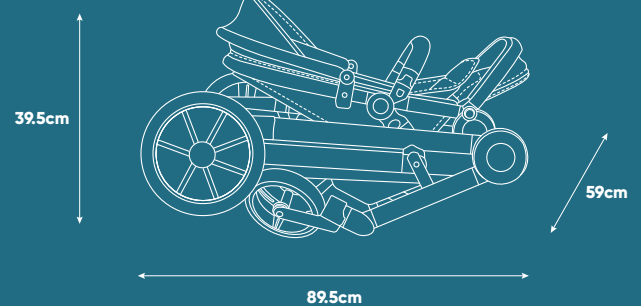

## quick specs

- **Seat back height:** 52cm
- **Seat width:** 32.5
- **Frame weight:** 10kg
- **Frame + single seat:** 13.1kg
- **Bassinet weight:** 3.2kg
- **Seat weight:** 3.1kg

## stroller dimensions

Frame Width	59cm
Folded Dimensions - Frame (LxWxH)	89.5cm L x 59cm W x 32cm H
Folded Dimensions - Seat in Middle Position, No Adaptors (LxWxH)	89.5cm L x 59cm W x 39.5cm H
Folded Dimensions - Seat on Upper Adaptor Position (LxWxH)	90.5cm L x 59cm W x 40.5cm H
Max Handlebar Height	112cm
Min Handlebar Height	100cm
Front Wheel Diameter	20cm
Rear Wheel Diameter	28.5cm

## seat dimensions (both seats)

Seat Back Height	52cm
Seat Depth	21.5cm
Seat Width	32.5cm
Seat Height From Ground - Upper Position	73cm
Seat Height From Ground - Single Position	65cm
Knee to Footrest	21cm

## bassinet dimensions

Bassinet (LxWxH)	79cm L x 38.5cm W x 59cm H (top of canopy) (22.5cm to top of bassinet base)
Bassinet Mattress (LxWxH)	71cm L x 30cm W x 3cm H
Mattress Height from Ground - Upper Position	70.5cm
Mattress Height from Ground - Single Position	62.5cm