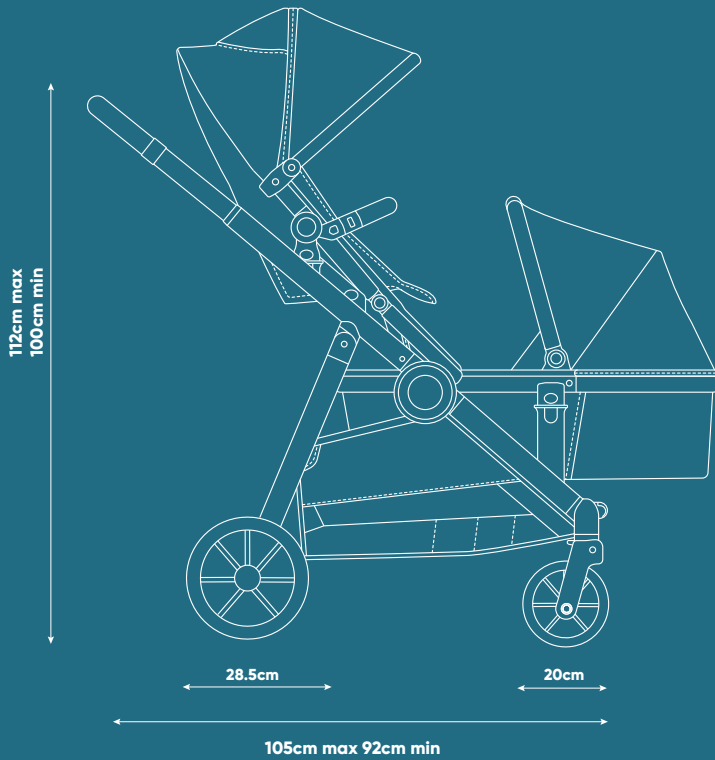

## quick specs

- **Seat back height:** 52cm
- **Seat width:** 32.5
- **Frame weight:** 10kg
- **Frame + single seat:** 13.1kg
- **Bassinet weight:** 3.2kg
- **Seat weight:** 3.1kg

## stroller dimensions

Frame Width	59cm
Folded Dimensions - Frame (LxWxH)	89.5cm L x 59cm W x 32cm H
Folded Dimensions - Seat in Middle Position, No Adaptors (LxWxH)	89.5cm L x 59cm W x 39.5cm H
Folded Dimensions - Seat on Upper Adaptor Position (LxWxH)	90.5cm L x 59cm W x 40.5cm H
Max Handlebar Height	112cm
Min Handlebar Height	100cm
Front Wheel Diameter	20cm
Rear Wheel Diameter	28.5cm

## seat dimensions (both seats)

Seat Back Height	52cm
Seat Depth	21.5cm
Seat Width	32.5cm
Seat Height From Ground - Upper Position	73cm
Seat Height From Ground - Single Position	65cm
Knee to Footrest	21cm

## bassinet dimensions

Bassinet (LxWxH)	79cm L x 38.5cm W x 59cm H (top of canopy) (22.5cm to top of bassinet base)
Bassinet Mattress (LxWxH)	71cm L x 30cm W x 3cm H
Mattress Height from Ground - Upper Position	70.5cm
Mattress Height from Ground - Single Position	62.5cm