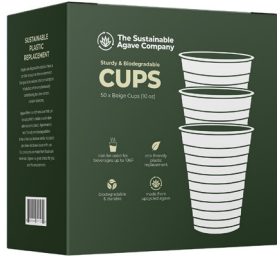

We're not single-use. We're sustainable-use.

can be used for beverages up to 106F

biodegradable, compostable & durable

eco-friendly plastic replacement

The "Don't Give Cup" Pack – Beige

BEIGE

DESCRIPTION

Whether you are a cup half-full, or half empty person, our cups pack is made with residual agave fiber remaining from tequila production. Support our circular economy by limiting the use of petroleum-based polymers, fossil fuels and water. Let's have a party!

- ✓ Set Includes 50 Cups
- ✓ Can be used for beverages up to 106F
- ✓ Made with upcycled agave by-product
- ✓ Eco-friendly plastic replacement :)

BIODEGRADING TIMELINE

Soil:
18 months

Marine:
24 months