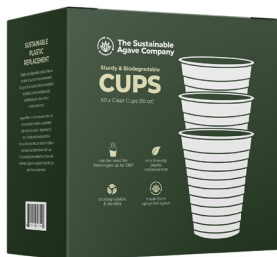

The "Don't Give Cup" Pack – Clear

CLEAR

DESCRIPTION

Whether you are a cup half-full, or half empty person, our cups pack is made with residual agave fiber remaining from tequila production. Support our circular economy by limiting the use of petroleum-based polymers, fossil fuels and water. Let's have a party!

- ✓ Set Includes 50 Cups
- ✓ Can be used for beverages up to 106F
- ✓ Made with upcycled agave by-product
- ✓ Eco-friendly plastic replacement :)

BIODEGRADING TIMELINE

Soil:
18 months

Marine:
24 months

Made with residual agave fiber remaining from tequila production. Our drinking cups are available in a 10oz size. Our goal is to reduce total consumption of plastics while simultaneously contributing to a low carbon circular economy. Agave fiber is a sustainable alternative to plastic. As a company, we take pride in our ability to limit the use of petroleum-based polymers, fossil fuels and water to produce our cups.

The "Don't Give Cup" Pack

	INNER						MASTER CASE						PALLET				
	INNER UPC (12 DIGITS)	INNER WEIGHT (LBS.)	HEIGHT (INCHES)	PACK - INNERS PER CASE	WIDTH/LENGTH (INCHES)	DEPTH (INCHES)	GTIN (14 DIGITS)	CASE WEIGHT (LBS.)	NUMBER OF INNERS IN A CASE	NUMBER OF UNITS IN A CASE	HEIGHT (INCHES)	WIDTH/LENGTH (INCHES)	DEPTH (INCHES)	CASES PER PALLET	TI X HI*	CASE CUBE	PALLET WEIGHT (LBS.)
BEIGE 50 COUNT	00850042747230	0.772	9.45	50	3.74	7.68	10850042747237	9.259	12	600	64.595	86.862	106.704	18	6 X 3	0.0583424	221.785
CLEAR 50 COUNT	00850042747247	0.772	9.45	50	3.74	7.68	10850042747244	9.259	12	600	64.595	86.862	106.704	18	6 X 3	0.0583424	221.785

*(TI = CASES/LAYER; HI = LAYERS PER PALLET)