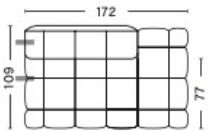

CHAISE LONGUE MODULE 412 LEFT
WIDTH 172 CM | 42.91"
DEPTH 109 CM | 42.91"
HEIGHT 72 CM | 28.35"
SEAT HEIGHT 41 CM | 16.14"
SEAT DEPTH 77 CM | 30.31"