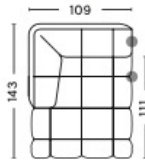

DIMENSIONS

NARROW MODULE 201 RIGHT
 WIDTH 143,5 CM | 56.50"
 DEPTH 109 CM | 42.91"
 HEIGHT 72 CM | 28.35"
 SEAT HEIGHT 41 CM | 16.14"
 SEAT DEPTH 77 CM | 30.31"

NARROW MODULE 202 LEFT
 WIDTH 143,5 CM | 56.50"
 DEPTH 109 CM | 42.91"
 HEIGHT 72 CM | 28.35"
 SEAT HEIGHT 41 CM | 16.14"
 SEAT DEPTH 77 CM | 30.31"

NARROW MIDDLE MODULE 203
 WIDTH 105 CM | 41.34"
 DEPTH 109 CM | 42.91"
 HEIGHT 72 CM | 28.35"
 SEAT HEIGHT 41 CM | 16.14"
 SEAT DEPTH 77 CM | 30.31"

WIDE MODULE 301 RIGHT
 WIDTH 176,5 CM | 69.49"
 DEPTH 109 CM | 42.91"
 HEIGHT 72 CM | 28.35"
 SEAT HEIGHT 41 CM | 16.14"
 SEAT DEPTH 77 CM | 30.31"

WIDE MODULE 302 LEFT
 WIDTH 176,5 CM | 69.49"
 DEPTH 109 CM | 42.91"
 HEIGHT 72 CM | 28.35"
 SEAT HEIGHT 41 CM | 16.14"
 SEAT DEPTH 77 CM | 30.31"

WIDE MIDDLE MODULE 303
 WIDTH 139 CM | 54.72"
 DEPTH 109 CM | 42.91"
 HEIGHT 72 CM | 28.35"
 SEAT HEIGHT 41 CM | 16.14"
 SEAT DEPTH 77 CM | 30.31"

CHAISE LONGUE MODULE 401 RIGHT
 WIDTH 109 CM | 42.91"
 DEPTH 143 CM | 56.30"
 HEIGHT 72 CM | 28.35"
 SEAT HEIGHT 41 CM | 16.14"
 SEAT DEPTH 111 CM | 43.70"

CHAISE LONGUE MODULE 402 LEFT
 WIDTH 109 CM | 42.91"
 DEPTH 143 CM | 56.30"
 HEIGHT 72 CM | 28.35"
 SEAT HEIGHT 41 CM | 16.14"
 SEAT DEPTH 111 CM | 43.70"