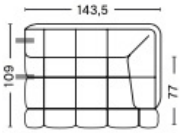

DIMENSIONS

NARROW MODULE 201 RIGHT
 WIDTH 143,5 CM | 56.50"
 DEPTH 109 CM | 42.91"
 HEIGHT 72 CM | 28.35"
 SEAT HEIGHT 41 CM | 16.14"
 SEAT DEPTH 77 CM | 30.31"

NARROW MODULE 202 LEFT
 WIDTH 143,5 CM | 56.50"
 DEPTH 109 CM | 42.91"
 HEIGHT 72 CM | 28.35"
 SEAT HEIGHT 41 CM | 16.14"
 SEAT DEPTH 77 CM | 30.31"

NARROW MIDDLE MODULE 203
 WIDTH 105 CM | 41.34"
 DEPTH 109 CM | 42.91"
 HEIGHT 72 CM | 28.35"
 SEAT HEIGHT 41 CM | 16.14"
 SEAT DEPTH 77 CM | 30.31"

WIDE MODULE 301 RIGHT
 WIDTH 176,5 CM | 69.49"
 DEPTH 109 CM | 42.91"
 HEIGHT 72 CM | 28.35"
 SEAT HEIGHT 41 CM | 16.14"
 SEAT DEPTH 77 CM | 30.31"

WIDE MODULE 302 LEFT
 WIDTH 176,5 CM | 69.49"
 DEPTH 109 CM | 42.91"
 HEIGHT 72 CM | 28.35"
 SEAT HEIGHT 41 CM | 16.14"
 SEAT DEPTH 77 CM | 30.31"

WIDE MIDDLE MODULE 303
 WIDTH 139 CM | 54.72"
 DEPTH 109 CM | 42.91"
 HEIGHT 72 CM | 28.35"
 SEAT HEIGHT 41 CM | 16.14"
 SEAT DEPTH 77 CM | 30.31"

CHAISE LONGUE MODULE 401 RIGHT
 WIDTH 109 CM | 42.91"
 DEPTH 143 CM | 56.30"
 HEIGHT 72 CM | 28.35"
 SEAT HEIGHT 41 CM | 16.14"
 SEAT DEPTH 111 CM | 43.70"

CHAISE LONGUE MODULE 402 LEFT
 WIDTH 109 CM | 42.91"
 DEPTH 143 CM | 56.30"
 HEIGHT 72 CM | 28.35"
 SEAT HEIGHT 41 CM | 16.14"
 SEAT DEPTH 111 CM | 43.70"