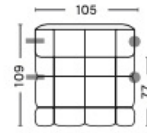

DIMENSIONS

NARROW MODULE 201 RIGHT
 WIDTH 143,5 CM | 56.50"
 DEPTH 109 CM | 42.91"
 HEIGHT 72 CM | 28.35"
 SEAT HEIGHT 41 CM | 16.14"
 SEAT DEPTH 77 CM | 30.31"

NARROW MODULE 202 LEFT
 WIDTH 143,5 CM | 56.50"
 DEPTH 109 CM | 42.91"
 HEIGHT 72 CM | 28.35"
 SEAT HEIGHT 41 CM | 16.14"
 SEAT DEPTH 77 CM | 30.31"

NARROW MIDDLE MODULE 203
 WIDTH 105 CM | 41.34"
 DEPTH 109 CM | 42.91"
 HEIGHT 72 CM | 28.35"
 SEAT HEIGHT 41 CM | 16.14"
 SEAT DEPTH 77 CM | 30.31"

WIDE MODULE 301 RIGHT
 WIDTH 176,5 CM | 69.49"
 DEPTH 109 CM | 42.91"
 HEIGHT 72 CM | 28.35"
 SEAT HEIGHT 41 CM | 16.14"
 SEAT DEPTH 77 CM | 30.31"

WIDE MODULE 302 LEFT
 WIDTH 176,5 CM | 69.49"
 DEPTH 109 CM | 42.91"
 HEIGHT 72 CM | 28.35"
 SEAT HEIGHT 41 CM | 16.14"
 SEAT DEPTH 77 CM | 30.31"

WIDE MIDDLE MODULE 303
 WIDTH 139 CM | 54.72"
 DEPTH 109 CM | 42.91"
 HEIGHT 72 CM | 28.35"
 SEAT HEIGHT 41 CM | 16.14"
 SEAT DEPTH 77 CM | 30.31"

CHAISE LONGUE MODULE 401 RIGHT
 WIDTH 109 CM | 42.91"
 DEPTH 143 CM | 56.30"
 HEIGHT 72 CM | 28.35"
 SEAT HEIGHT 41 CM | 16.14"
 SEAT DEPTH 111 CM | 43.70"

CHAISE LONGUE MODULE 402 LEFT
 WIDTH 109 CM | 42.91"
 DEPTH 143 CM | 56.30"
 HEIGHT 72 CM | 28.35"
 SEAT HEIGHT 41 CM | 16.14"
 SEAT DEPTH 111 CM | 43.70"