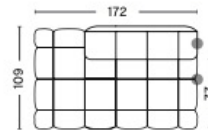

DIMENSIONS

NARROW MODULE 201 RIGHT
 WIDTH 143,5 CM | 56.50"
 DEPTH 109 CM | 42.91"
 HEIGHT 72 CM | 28.35"
 SEAT HEIGHT 41 CM | 16.14"
 SEAT DEPTH 77 CM | 30.31"

NARROW MODULE 202 LEFT
 WIDTH 143,5 CM | 56.50"
 DEPTH 109 CM | 42.91"
 HEIGHT 72 CM | 28.35"
 SEAT HEIGHT 41 CM | 16.14"
 SEAT DEPTH 77 CM | 30.31"

NARROW MIDDLE MODULE 203
 WIDTH 105 CM | 41.34"
 DEPTH 109 CM | 42.91"
 HEIGHT 72 CM | 28.35"
 SEAT HEIGHT 41 CM | 16.14"
 SEAT DEPTH 77 CM | 30.31"

WIDE MODULE 301 RIGHT
 WIDTH 176,5 CM | 69.49"
 DEPTH 109 CM | 42.91"
 HEIGHT 72 CM | 28.35"
 SEAT HEIGHT 41 CM | 16.14"
 SEAT DEPTH 77 CM | 30.31"

WIDE MODULE 302 LEFT
 WIDTH 176,5 CM | 69.49"
 DEPTH 109 CM | 42.91"
 HEIGHT 72 CM | 28.35"
 SEAT HEIGHT 41 CM | 16.14"
 SEAT DEPTH 77 CM | 30.31"

WIDE MIDDLE MODULE 303
 WIDTH 139 CM | 54.72"
 DEPTH 109 CM | 42.91"
 HEIGHT 72 CM | 28.35"
 SEAT HEIGHT 41 CM | 16.14"
 SEAT DEPTH 77 CM | 30.31"

CHAISE LONGUE MODULE 401 RIGHT
 WIDTH 109 CM | 42.91"
 DEPTH 143 CM | 56.30"
 HEIGHT 72 CM | 28.35"
 SEAT HEIGHT 41 CM | 16.14"
 SEAT DEPTH 111 CM | 43.70"

CHAISE LONGUE MODULE 402 LEFT
 WIDTH 109 CM | 42.91"
 DEPTH 143 CM | 56.30"
 HEIGHT 72 CM | 28.35"
 SEAT HEIGHT 41 CM | 16.14"
 SEAT DEPTH 111 CM | 43.70"