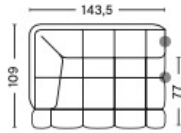

DIMENSIONS

NARROW MODULE 201 RIGHT
 WIDTH 143,5 CM | 56.50"
 DEPTH 109 CM | 42.91"
 HEIGHT 72 CM | 28.35"
 SEAT HEIGHT 41 CM | 16.14"
 SEAT DEPTH 77 CM | 30.31"

NARROW MODULE 202 LEFT
 WIDTH 143,5 CM | 56.50"
 DEPTH 109 CM | 42.91"
 HEIGHT 72 CM | 28.35"
 SEAT HEIGHT 41 CM | 16.14"
 SEAT DEPTH 77 CM | 30.31"

NARROW MIDDLE MODULE 203
 WIDTH 105 CM | 41.34"
 DEPTH 109 CM | 42.91"
 HEIGHT 72 CM | 28.35"
 SEAT HEIGHT 41 CM | 16.14"
 SEAT DEPTH 77 CM | 30.31"

WIDE MODULE 301 RIGHT
 WIDTH 176,5 CM | 69.49"
 DEPTH 109 CM | 42.91"
 HEIGHT 72 CM | 28.35"
 SEAT HEIGHT 41 CM | 16.14"
 SEAT DEPTH 77 CM | 30.31"

WIDE MODULE 302 LEFT
 WIDTH 176,5 CM | 69.49"
 DEPTH 109 CM | 42.91"
 HEIGHT 72 CM | 28.35"
 SEAT HEIGHT 41 CM | 16.14"
 SEAT DEPTH 77 CM | 30.31"

WIDE MIDDLE MODULE 303
 WIDTH 139 CM | 54.72"
 DEPTH 109 CM | 42.91"
 HEIGHT 72 CM | 28.35"
 SEAT HEIGHT 41 CM | 16.14"
 SEAT DEPTH 77 CM | 30.31"

CHAISE LONGUE MODULE 401 RIGHT
 WIDTH 109 CM | 42.91"
 DEPTH 143 CM | 56.30"
 HEIGHT 72 CM | 28.35"
 SEAT HEIGHT 41 CM | 16.14"
 SEAT DEPTH 111 CM | 43.70"

CHAISE LONGUE MODULE 402 LEFT
 WIDTH 109 CM | 42.91"
 DEPTH 143 CM | 56.30"
 HEIGHT 72 CM | 28.35"
 SEAT HEIGHT 41 CM | 16.14"
 SEAT DEPTH 111 CM | 43.70"