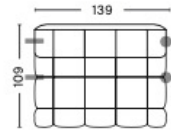

DIMENSIONS

NARROW MODULE 201 RIGHT
 WIDTH 143,5 CM | 56.50"
 DEPTH 109 CM | 42.91"
 HEIGHT 72 CM | 28.35"
 SEAT HEIGHT 41 CM | 16.14"
 SEAT DEPTH 77 CM | 30.31"

NARROW MODULE 202 LEFT
 WIDTH 143,5 CM | 56.50"
 DEPTH 109 CM | 42.91"
 HEIGHT 72 CM | 28.35"
 SEAT HEIGHT 41 CM | 16.14"
 SEAT DEPTH 77 CM | 30.31"

NARROW MIDDLE MODULE 203
 WIDTH 105 CM | 41.34"
 DEPTH 109 CM | 42.91"
 HEIGHT 72 CM | 28.35"
 SEAT HEIGHT 41 CM | 16.14"
 SEAT DEPTH 77 CM | 30.31"

WIDE MODULE 301 RIGHT
 WIDTH 176,5 CM | 69.49"
 DEPTH 109 CM | 42.91"
 HEIGHT 72 CM | 28.35"
 SEAT HEIGHT 41 CM | 16.14"
 SEAT DEPTH 77 CM | 30.31"

WIDE MODULE 302 LEFT
 WIDTH 176,5 CM | 69.49"
 DEPTH 109 CM | 42.91"
 HEIGHT 72 CM | 28.35"
 SEAT HEIGHT 41 CM | 16.14"
 SEAT DEPTH 77 CM | 30.31"

WIDE MIDDLE MODULE 303
 WIDTH 139 CM | 54.72"
 DEPTH 109 CM | 42.91"
 HEIGHT 72 CM | 28.35"
 SEAT HEIGHT 41 CM | 16.14"
 SEAT DEPTH 77 CM | 30.31"

CHAISE LONGUE MODULE 401 RIGHT
 WIDTH 109 CM | 42.91"
 DEPTH 143 CM | 56.30"
 HEIGHT 72 CM | 28.35"
 SEAT HEIGHT 41 CM | 16.14"
 SEAT DEPTH 111 CM | 43.70"

CHAISE LONGUE MODULE 402 LEFT
 WIDTH 109 CM | 42.91"
 DEPTH 143 CM | 56.30"
 HEIGHT 72 CM | 28.35"
 SEAT HEIGHT 41 CM | 16.14"
 SEAT DEPTH 111 CM | 43.70"