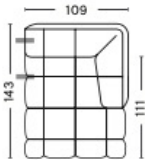

DIMENSIONS

NARROW MODULE 201 RIGHT
 WIDTH 143,5 CM | 56.50"
 DEPTH 109 CM | 42.91"
 HEIGHT 72 CM | 28.35"
 SEAT HEIGHT 41 CM | 16.14"
 SEAT DEPTH 77 CM | 30.31"

NARROW MODULE 202 LEFT
 WIDTH 143,5 CM | 56.50"
 DEPTH 109 CM | 42.91"
 HEIGHT 72 CM | 28.35"
 SEAT HEIGHT 41 CM | 16.14"
 SEAT DEPTH 77 CM | 30.31"

NARROW MIDDLE MODULE 203
 WIDTH 105 CM | 41.34"
 DEPTH 109 CM | 42.91"
 HEIGHT 72 CM | 28.35"
 SEAT HEIGHT 41 CM | 16.14"
 SEAT DEPTH 77 CM | 30.31"

WIDE MODULE 301 RIGHT
 WIDTH 176,5 CM | 69.49"
 DEPTH 109 CM | 42.91"
 HEIGHT 72 CM | 28.35"
 SEAT HEIGHT 41 CM | 16.14"
 SEAT DEPTH 77 CM | 30.31"

WIDE MODULE 302 LEFT
 WIDTH 176,5 CM | 69.49"
 DEPTH 109 CM | 42.91"
 HEIGHT 72 CM | 28.35"
 SEAT HEIGHT 41 CM | 16.14"
 SEAT DEPTH 77 CM | 30.31"

WIDE MIDDLE MODULE 303
 WIDTH 139 CM | 54.72"
 DEPTH 109 CM | 42.91"
 HEIGHT 72 CM | 28.35"
 SEAT HEIGHT 41 CM | 16.14"
 SEAT DEPTH 77 CM | 30.31"

CHAISE LONGUE MODULE 401 RIGHT
 WIDTH 109 CM | 42.91"
 DEPTH 143 CM | 56.30"
 HEIGHT 72 CM | 28.35"
 SEAT HEIGHT 41 CM | 16.14"
 SEAT DEPTH 111 CM | 43.70"

CHAISE LONGUE MODULE 402 LEFT
 WIDTH 109 CM | 42.91"
 DEPTH 143 CM | 56.30"
 HEIGHT 72 CM | 28.35"
 SEAT HEIGHT 41 CM | 16.14"
 SEAT DEPTH 111 CM | 43.70"