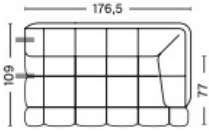

DIMENSIONS

NARROW MODULE 201 RIGHT
 WIDTH 143,5 CM | 56.50"
 DEPTH 109 CM | 42.91"
 HEIGHT 72 CM | 28.35"
 SEAT HEIGHT 41 CM | 16.14"
 SEAT DEPTH 77 CM | 30.31"

NARROW MODULE 202 LEFT
 WIDTH 143,5 CM | 56.50"
 DEPTH 109 CM | 42.91"
 HEIGHT 72 CM | 28.35"
 SEAT HEIGHT 41 CM | 16.14"
 SEAT DEPTH 77 CM | 30.31"

NARROW MIDDLE MODULE 203
 WIDTH 105 CM | 41.34"
 DEPTH 109 CM | 42.91"
 HEIGHT 72 CM | 28.35"
 SEAT HEIGHT 41 CM | 16.14"
 SEAT DEPTH 77 CM | 30.31"

WIDE MODULE 301 RIGHT
 WIDTH 176,5 CM | 69.49"
 DEPTH 109 CM | 42.91"
 HEIGHT 72 CM | 28.35"
 SEAT HEIGHT 41 CM | 16.14"
 SEAT DEPTH 77 CM | 30.31"

WIDE MODULE 302 LEFT
 WIDTH 176,5 CM | 69.49"
 DEPTH 109 CM | 42.91"
 HEIGHT 72 CM | 28.35"
 SEAT HEIGHT 41 CM | 16.14"
 SEAT DEPTH 77 CM | 30.31"

WIDE MIDDLE MODULE 303
 WIDTH 139 CM | 54.72"
 DEPTH 109 CM | 42.91"
 HEIGHT 72 CM | 28.35"
 SEAT HEIGHT 41 CM | 16.14"
 SEAT DEPTH 77 CM | 30.31"

CHAISE LONGUE MODULE 401 RIGHT
 WIDTH 109 CM | 42.91"
 DEPTH 143 CM | 56.30"
 HEIGHT 72 CM | 28.35"
 SEAT HEIGHT 41 CM | 16.14"
 SEAT DEPTH 111 CM | 43.70"

CHAISE LONGUE MODULE 402 LEFT
 WIDTH 109 CM | 42.91"
 DEPTH 143 CM | 56.30"
 HEIGHT 72 CM | 28.35"
 SEAT HEIGHT 41 CM | 16.14"
 SEAT DEPTH 111 CM | 43.70"