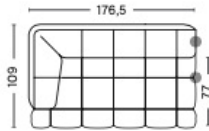

DIMENSIONS

NARROW MODULE 201 RIGHT
 WIDTH 143,5 CM | 56.50"
 DEPTH 109 CM | 42.91"
 HEIGHT 72 CM | 28.35"
 SEAT HEIGHT 41 CM | 16.14"
 SEAT DEPTH 77 CM | 30.31"

NARROW MODULE 202 LEFT
 WIDTH 143,5 CM | 56.50"
 DEPTH 109 CM | 42.91"
 HEIGHT 72 CM | 28.35"
 SEAT HEIGHT 41 CM | 16.14"
 SEAT DEPTH 77 CM | 30.31"

NARROW MIDDLE MODULE 203
 WIDTH 105 CM | 41.34"
 DEPTH 109 CM | 42.91"
 HEIGHT 72 CM | 28.35"
 SEAT HEIGHT 41 CM | 16.14"
 SEAT DEPTH 77 CM | 30.31"

WIDE MODULE 301 RIGHT
 WIDTH 176,5 CM | 69.49"
 DEPTH 109 CM | 42.91"
 HEIGHT 72 CM | 28.35"
 SEAT HEIGHT 41 CM | 16.14"
 SEAT DEPTH 77 CM | 30.31"

WIDE MODULE 302 LEFT
 WIDTH 176,5 CM | 69.49"
 DEPTH 109 CM | 42.91"
 HEIGHT 72 CM | 28.35"
 SEAT HEIGHT 41 CM | 16.14"
 SEAT DEPTH 77 CM | 30.31"

WIDE MIDDLE MODULE 303
 WIDTH 139 CM | 54.72"
 DEPTH 109 CM | 42.91"
 HEIGHT 72 CM | 28.35"
 SEAT HEIGHT 41 CM | 16.14"
 SEAT DEPTH 77 CM | 30.31"

CHAISE LONGUE MODULE 401 RIGHT
 WIDTH 109 CM | 42.91"
 DEPTH 143 CM | 56.30"
 HEIGHT 72 CM | 28.35"
 SEAT HEIGHT 41 CM | 16.14"
 SEAT DEPTH 111 CM | 43.70"

CHAISE LONGUE MODULE 402 LEFT
 WIDTH 109 CM | 42.91"
 DEPTH 143 CM | 56.30"
 HEIGHT 72 CM | 28.35"
 SEAT HEIGHT 41 CM | 16.14"
 SEAT DEPTH 111 CM | 43.70"