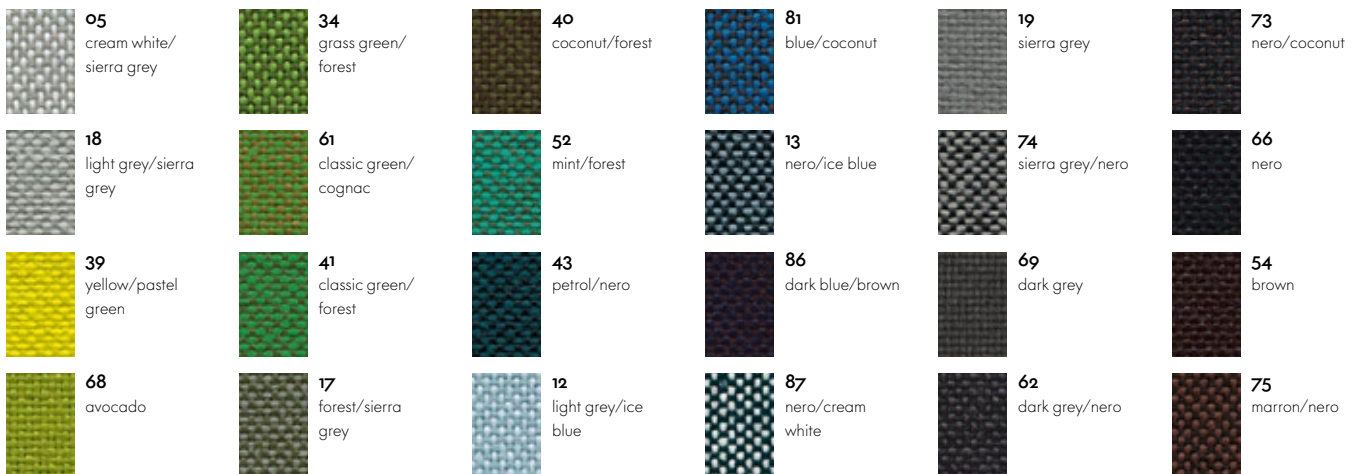

Plano*

vitra.

Home/Office, F30

Plano is a robust plain weave with a flat, even texture. The wide palette of duotones with new, delicate washed-out shades includes many relatively neutral hues, a good number of which are coordinated with the Hopsak colour range. Thanks to its durability and longevity, Plano is also an ideal choice for office furnishings.

Plano is available in 39 colours.

Material	100% polyester
Weight	265 g/m² (7.8 oz/y²)
Width	142 cm +/- 2 cm (56")
Abrasion resistance	80,000 Martindale
Fastness to light	Type 6
Pilling	Grade 4-5
Fastness to rubbing	Grade 4-5 dry and wet

AC 5 Group
AM Chair fabric backrest
Citizen
HAL Soft
ID Chair Concept

ID Visitor
MedaSlim
Monopod
Rookie
Softshell Chair

Unix Chair
HAL **Seat cover, Plano (for orders of 6 or more)**

Plano

HAL Seat cover, Plano

* Cover material is not compliant with the Furniture and Furnishings (Fire Safety) Regulations 1988 and may not be sold for use in domestic settings.