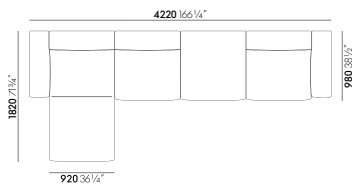

Two-seater consisting of side elements left and right, with decorative cushions.

Three-seater consists of a side element left with a low armrest, a central element and a platform right.

Three-seater consisting of side element left, central element, side element right, with short neck cushion and free-standing ottoman.

Three-seater consisting of chaise longue left, central element and side element right, with decorative cushions and a long neck cushion.

Corner sofa consists of a side element left, a corner element left, a central element and a side element right, with decorative cushions and a long neck cushion.

Four-seater with chaise longue consisting of chaise longue left with low armrest, central element, central platform and side element right with low armrest.

Corner sofa consists of a side element left with low armrest, a corner element left, two central elements and a platform right.