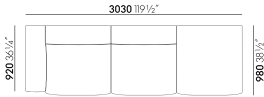

Two-seater consisting of side elements left and right, with decorative cushions.

Three-seater consists of a side element left with a low armrest, a central element and a platform right.

Three-seater consisting of side element left, central element, side element right, with short neck cushion and free-standing ottoman.

Three-seater consisting of chaise longue left, central element and side element right, with decorative cushions and a long neck cushion.

Corner sofa consists of a side element left, a corner element left, a central element and a side element right, with decorative cushions and a long neck cushion.

Four-seater with chaise longue consisting of chaise longue left with low armrest, central element, central platform and side element right with low armrest.

Corner sofa consists of a side element left with low armrest, a corner element left, two central elements and a platform right.