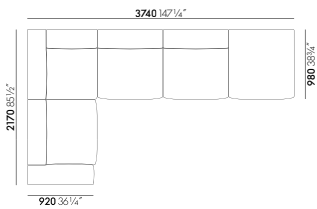

Two-seater consisting of side elements left and right, with decorative cushions.

Three-seater consists of a side element left with a low armrest, a central element and a platform right.

Three-seater consisting of side element left, central element, side element right, with short neck cushion and free-standing ottoman.

Three-seater consisting of chaise longue left, central element and side element right, with decorative cushions and a long neck cushion.

Corner sofa consists of a side element left, a corner element left, a central element and a side element right, with decorative cushions and a long neck cushion.

Four-seater with chaise longue consisting of chaise longue left with low armrest, central element, central platform and side element right with low armrest.

Corner sofa consists of a side element left with low armrest, a corner element left, two central elements and a platform right.