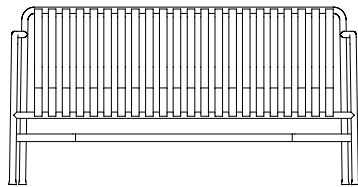

**CHAIR**  
W47 x D56 x H80 cm  
Seat height 45 cm, Seat depth 41 cm  
Stackable 8 pcs.

**ARM CHAIR**  
W51 x D56 x H80 cm  
Seat height 45 cm, Seat depth 41 cm  
Stackable 8 pcs.

**BAR STOOL\***  
W38 x D45 x H78 cm

**OTTOMAN**  
W65 X D60 X H37 cm

**STOOL**  
W37 X D42 X H45 cm

**BENCH**  
W120 X D42 X H45 cm

\*Not available in hot galvanised steel

- PALISSADE -

**DINING BENCH WITHOUT ARMREST**  
W120 x D70 x H80 cm  
Seat height 45 cm, Seat depth 49 cm

**DINING BENCH**  
W128 x D70 x H80 cm  
Seat height 45 cm, Seat depth 49 cm

**LOUNGE SOFA**  
W139 x D88 x H70 cm  
Seat height 38 cm, Seat depth 49 cm

**TABLE MIDDLE LEG**  
W90 x D13,6 x H75 cm

**TABLE**  
L82,5 x W90 x H75 cm

**TABLE**  
L170 X W90 X H75 cm