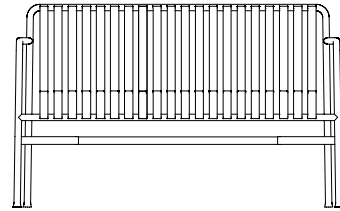

**CHAIR**  
W47 x D56 x H80 cm  
Seat height 45 cm, Seat depth 41 cm  
Stackable 8 pcs.

**ARM CHAIR**  
W51 x D56 x H80 cm  
Seat height 45 cm, Seat depth 41 cm  
Stackable 8 pcs.

**BAR STOOL\***  
W38 x D45 x H78 cm

**OTTOMAN**  
W65 X D60 X H37 cm

**STOOL**  
W37 X D42 X H45 cm

**BENCH**  
W120 X D42 X H45 cm

\*Not available in hot galvanised steel

- PALISSADE -

**DINING BENCH WITHOUT ARMREST**  
W120 x D70 x H80 cm  
Seat height 45 cm, Seat depth 49 cm

**DINING BENCH**  
W128 x D70 x H80 cm  
Seat height 45 cm, Seat depth 49 cm

**LOUNGE SOFA**  
W139 x D88 x H70 cm  
Seat height 38 cm, Seat depth 49 cm

**TABLE MIDDLE LEG**  
W90 x D13,6 x H75 cm

**TABLE**  
L82,5 x W90 x H75 cm

**TABLE**  
L170 X W90 X H75 cm