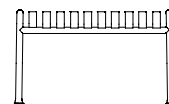

- PALISSADE -

**DINING ARM CHAIR**  
W63 x D66 x H80 cm  
Seat height 45 cm, Seat depth 44 cm

**LOUNGE CHAIR HIGH\***  
W73 x D92 x H88 cm  
Seat height 38 cm, Seat depth 49 cm

**LOUNGE CHAIR LOW**  
W73 x D81 x H70 cm  
Seat height 38 cm, Seat depth 49 cm

**CHAIR**  
W47 x D56 x H80 cm  
Seat height 45 cm, Seat depth 41 cm  
Stackable 8 pcs.

**ARM CHAIR**  
W51 x D56 x H80 cm  
Seat height 45 cm, Seat depth 41 cm  
Stackable 8 pcs.

**BAR STOOL\***  
W38 x D45 x H78 cm

**OTTOMAN**  
W65 X D60 X H37 cm

**STOOL**  
W37 X D42 X H45 cm

**BENCH**  
W120 X D42 X H45 cm

\*Not available in hot galvanised steel

- PALISSADE -

**DINING BENCH WITHOUT ARMREST**  
W120 x D70 x H80 cm  
Seat height 45 cm, Seat depth 49 cm

**TABLE**  
L170 X W90 X H75 cm