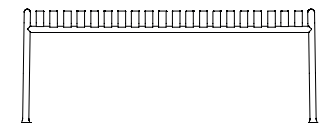

- PALISSADE -

**DINING ARM CHAIR**  
W63 x D66 x H80 cm  
Seat height 45 cm, Seat depth 44 cm

**LOUNGE CHAIR HIGH\***  
W73 x D92 x H88 cm  
Seat height 38 cm, Seat depth 49 cm

**LOUNGE CHAIR LOW**  
W73 x D81 x H70 cm  
Seat height 38 cm, Seat depth 49 cm

**CHAIR**  
W47 x D56 x H80 cm  
Seat height 45 cm, Seat depth 41 cm  
Stackable 8 pcs.

**ARM CHAIR**  
W51 x D56 x H80 cm  
Seat height 45 cm, Seat depth 41 cm  
Stackable 8 pcs.

**BAR STOOL\***  
W38 x D45 x H78 cm

**OTTOMAN**  
W65 X D60 X H37 cm

**STOOL**  
W37 X D42 X H45 cm

**BENCH**  
W120 X D42 X H45 cm

\*Not available in hot galvanised steel

- PALISSADE -

**DINING BENCH WITHOUT ARMREST**  
W120 x D70 x H80 cm  
Seat height 45 cm, Seat depth 49 cm

**DINING BENCH**  
W128 x D70 x H80 cm  
Seat height 45 cm, Seat depth 49 cm

**LOUNGE SOFA**  
W139 x D88 x H70 cm  
Seat height 38 cm, Seat depth 49 cm

**TABLE MIDDLE LEG**  
W90 x D13,6 x H75 cm

**TABLE**  
L82,5 x W90 x H75 cm