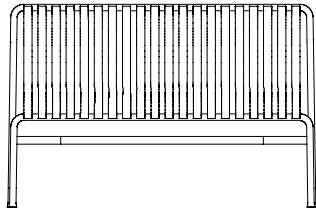

**CHAIR**  
W47 x D56 x H80 cm  
Seat height 45 cm, Seat depth 41 cm  
Stackable 8 pcs.

**ARM CHAIR**  
W51 x D56 x H80 cm  
Seat height 45 cm, Seat depth 41 cm  
Stackable 8 pcs.

**BAR STOOL\***  
W38 x D45 x H78 cm

**OTTOMAN**  
W65 X D60 X H37 cm

**STOOL**  
W37 X D42 X H45 cm

**BENCH**  
W120 X D42 X H45 cm

\*Not available in hot galvanised steel

- PALISSADE -

**DINING BENCH WITHOUT ARMREST**  
W120 x D70 x H80 cm  
Seat height 45 cm, Seat depth 49 cm

**DINING BENCH**  
W128 x D70 x H80 cm  
Seat height 45 cm, Seat depth 49 cm

**LOUNGE SOFA**  
W139 x D88 x H70 cm  
Seat height 38 cm, Seat depth 49 cm

**TABLE MIDDLE LEG**  
W90 x D13,6 x H75 cm

**TABLE**  
L82,5 x W90 x H75 cm

**TABLE**  
L170 X W90 X H75 cm