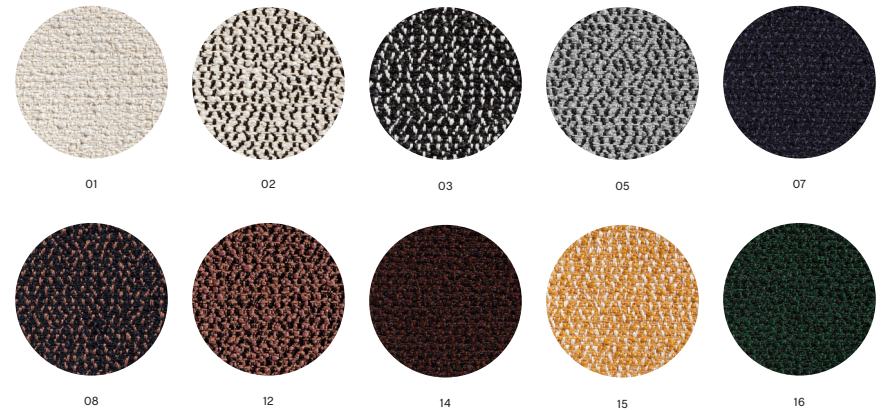

OLAVI BY HAY

MATERIALS

Composition 54% Polyester,
26% Acrylic, 20% Cotton
Width 140 cm / 55.12"
Price group 2

COLOURS

SAMPLES

Olavi by HAY fabric hanger & Olavi by HAY fabric card