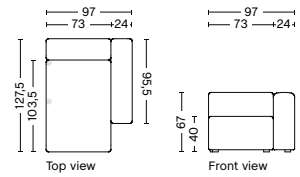

8161
CHAISE LONGUE SHORT
NARROW | RIGHT ARMREST
W97 X D127,5 X H67 CM
SEAT H40 CM