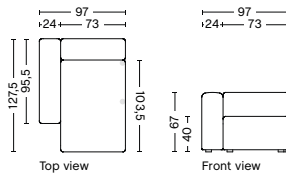

8162
CHAISE LONGUE SHORT
NARROW | LEFT ARMREST
W97 X D127,5 X H67 CM
SEAT H40 CM