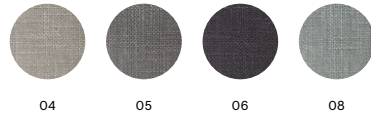

HAY COLLECTION

MODE FR

RANDOM FADE FR

SWARM FR

LINARA FR

FAIRWAY

OLAVI BY HAY FR

BOLGHERI

DOT 1682

RODEN FR

RUSKIN FR

ICE FR

NEVADA LEATHER FR