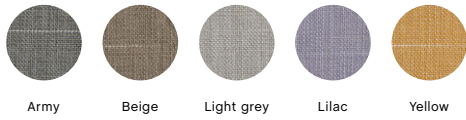

HAY COLLECTION

MODE FR

RANDOM FADE FR

SWARM FR

LINARA FR

FAIRWAY

OLAVI BY HAY FR

BOLGHERI

DOT 1682

RODEN FR

RUSKIN FR

ICE FR

NEVADA LEATHER FR