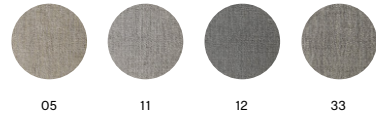

HAY COLLECTION

MODE FR

RANDOM FADE FR

SWARM FR

LINARA FR

FAIRWAY

OLAVI BY HAY FR

BOLGHERI

DOT 1682

RODEN FR

RUSKIN FR

ICE FR

NEVADA LEATHER FR