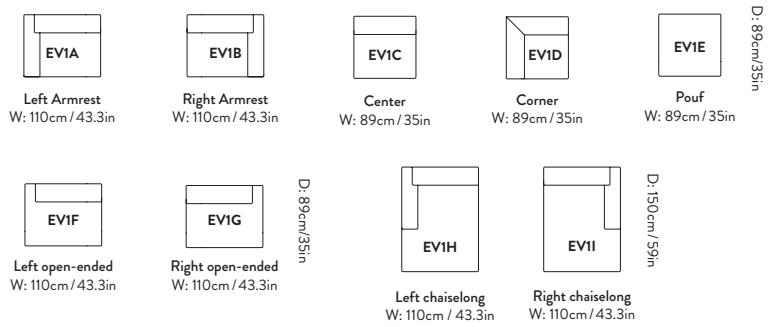

**Pillows: 3 variants**

**EV1 Modules**

Seating Depth: 70cm/27.5in, Seating Height: 42cm/16.5in,  
Armrest Height: 60cm/23.6in, Height: 70cm/27.6in.

**EV2 Modules**

Seating Depth: 91cm/35.8in, Seating Height: 42cm/16.5in,  
Armrest Height: 60cm/23.6in, Height: 70cm/27.6in.