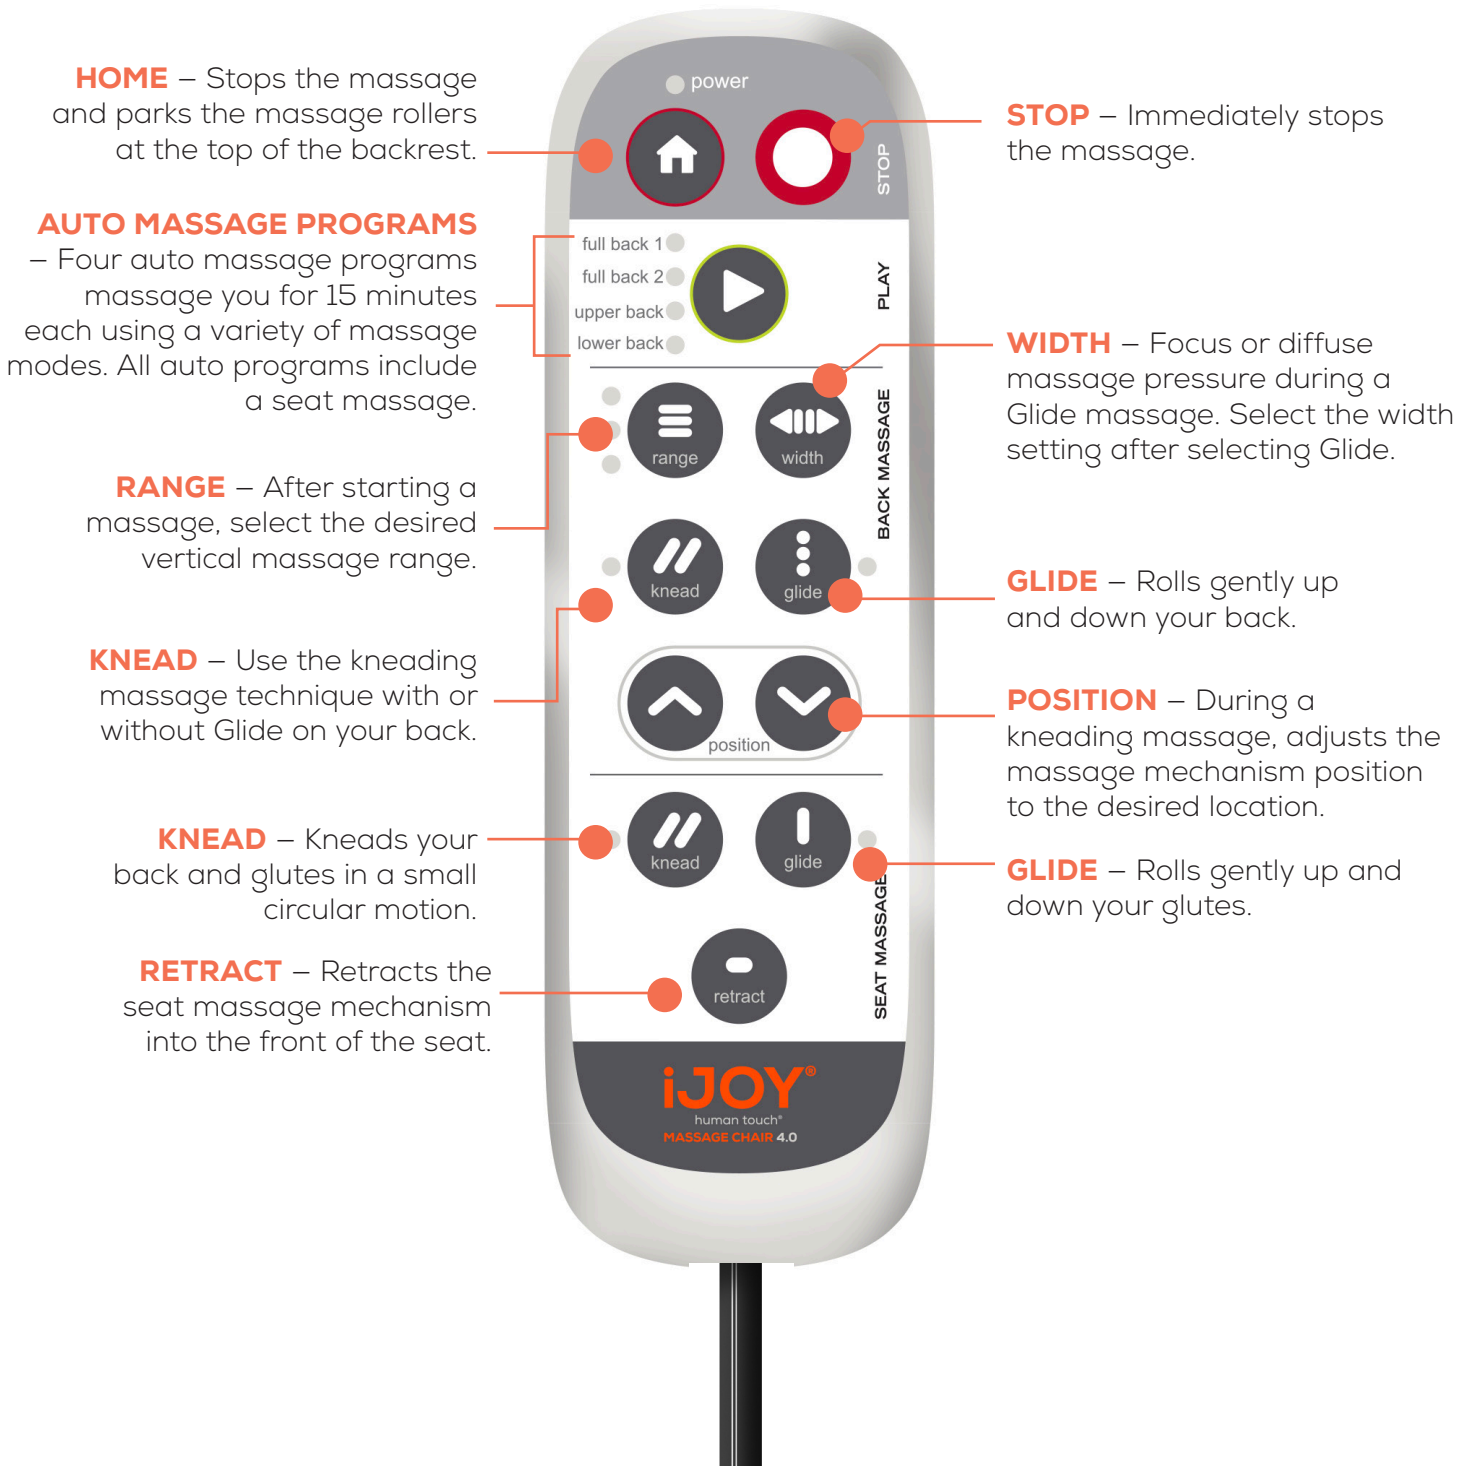

Remote Control User Guide

iJOY[®] Massage Chair 4.0

For more detailed operation instructions, please see the Use and Care Manual.