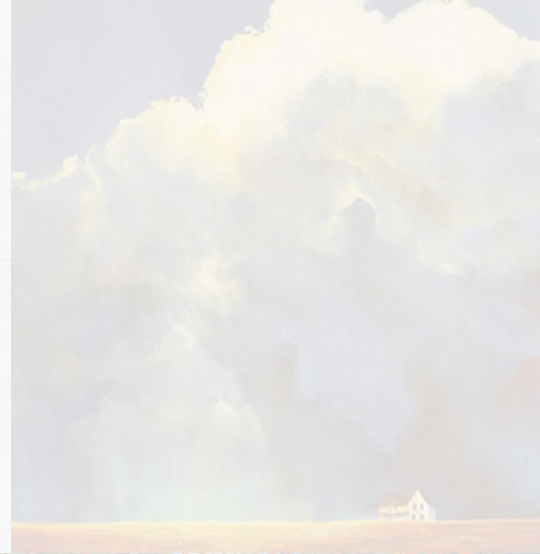

Shine

By Elisabeth Ladwig

27" X 18"

Photography On Watercolor Paper

(5 Sizes Available)

$800