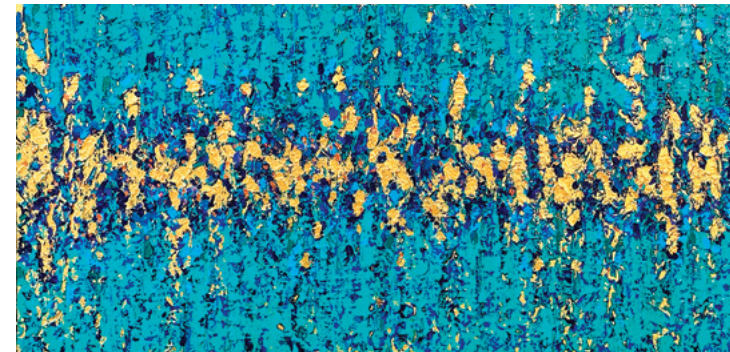

Star Lillies
By Ella Cart
40" X 36"
Oil
\$2,500

Camellias In Abraction
By Ella Cart
24" X 24"
Mixed Media
\$850

Camilla On Gold
By Ella Cart
8" X 10"
Mixed Media
\$450

April: De Stijl Dream
By Steven Shapiro
30" X 30"
Acrylic, And Ink On Canvas
\$3,000

Starlight Trees | By Susan Mooney
48" X 60" | Acrylic | \$5,900

January: A Dominant Void

By Steven Shapiro
30" X 30"
Acrylic, Ink And Wood On Canvas:
Mixed Media
\$3,600

Blue Noise
Susan Mooney
24" X 48"
Acrylic/
Molding Paste
\$2,300