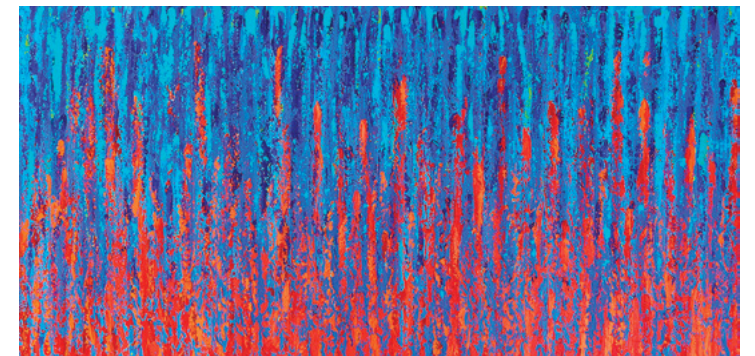

Starlight Trees | By Susan Mooney
48" X 60" | Acrylic | \$5,900

January: A Dominant Void

By Steven Shapiro
30" X 30"
Acrylic, Ink And Wood On Canvas:
Mixed Media
\$3,600

Blue Noise
Susan Mooney
24" X 48"
Acrylic/
Molding Paste
\$2,300

October: Finding A Way
By Steven Shapiro
30" X 30"
Acrylic And Ink On Canvas
\$3,000

Fire
Susan Mooney
24" X 48"
Acrylic
\$2,300

Blue Magic
By Cheryl Hancock
30" X 30"
Abstract Acrylic Collage
\$800

Native Women In Snow
By Cheryl Hancock
30" X 30"
Abstract Acrylic
\$800