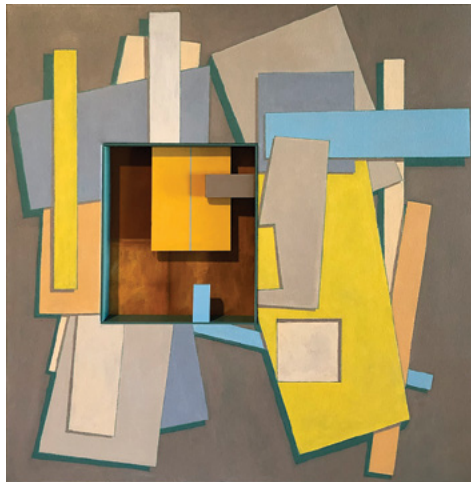

art.xanadugallery.com

Baltimore Harbor | By Paul Tambellini
36" X 36" | Oil On Canvas | \$1,250

Apartments At Night
By Paul Tambellini
20" X 16"
Oil On Linen Panel
\$850

The Downtown Lighthouse
By Paul Tambellini
20" X 16"
Oil On Linen Panel
\$850

Star Lillies
By Ella Cart
40" X 36"
Oil
\$2,500

Camellias In Abraction
By Ella Cart
24" X 24"
Mixed Media
\$850

Camilla On Gold
By Ella Cart
8" X 10"
Mixed Media
\$450

April: De Stijl Dream
By Steven Shapiro
30" X 30"
Acrylic, And Ink On Canvas
\$3,000

Starlight Trees | By Susan Mooney
48" X 60" | Acrylic | \$5,900

January: A Dominant Void

By Steven Shapiro
30" X 30"
Acrylic, Ink And Wood On Canvas:
Mixed Media
\$3,600

Blue Noise
Susan Mooney
24" X 48"
Acrylic/
Molding Paste
\$2,300

October: Finding A Way
By Steven Shapiro
30" X 30"
Acrylic And Ink On Canvas
\$3,000

Fire
Susan Mooney
24" X 48"
Acrylic
\$2,300

Blue Magic
By Cheryl Hancock
30" X 30"
Abstract Acrylic Collage
\$800

Native Women In Snow
By Cheryl Hancock
30" X 30"
Abstract Acrylic
\$800