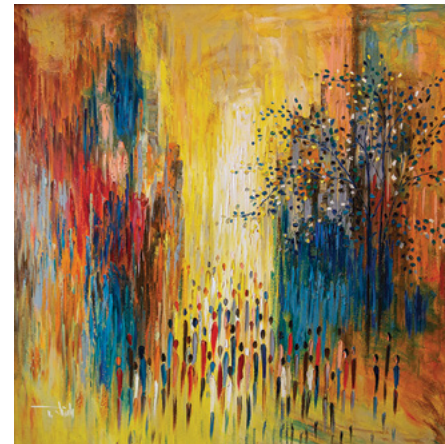

Starlight Trees | By Susan Mooney
48" X 60" | Acrylic | \$5,900

January: A Dominant Void

By Steven Shapiro
30" X 30"
Acrylic, Ink And Wood On Canvas:
Mixed Media
\$3,600

Blue Noise
Susan Mooney
24" X 48"
Acrylic/
Molding Paste
\$2,300

October: Finding A Way
By Steven Shapiro
30" X 30"
Acrylic And Ink On Canvas
\$3,000

Fire
Susan Mooney
24" X 48"
Acrylic
\$2,300

Blue Magic
By Cheryl Hancock
30" X 30"
Abstract Acrylic Collage
\$800

Native Women In Snow
By Cheryl Hancock
30" X 30"
Abstract Acrylic
\$800

Fall And Spring Pleasure
By Cheryl Hancock
30" X 30"
Abstract Acrylics Collage
\$800

River & Autumn | By Mr. Thanh
40" X 70" | Oil | \$5,500

Meditation Of Land
By Mr. Thanh
54" X 54"
Oil
\$7,500

New Day In The City
By Mr. Thanh
54" X 54"
Oil
\$6,500