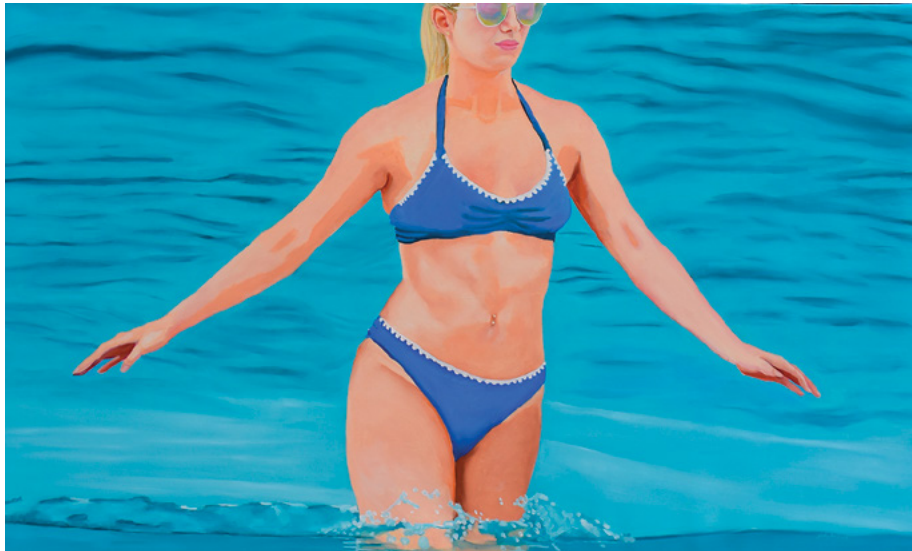

Camelia

By Colin Ward
24" X 36"
Canvas Photographic
Print
\$550

Sahara Vista | By Colin Ward

24" X 36" | Canvas Photographic Print | \$550

Golden Girl | By Judy Steffens
36" X 60" | Oil On Canvas | \$2,500