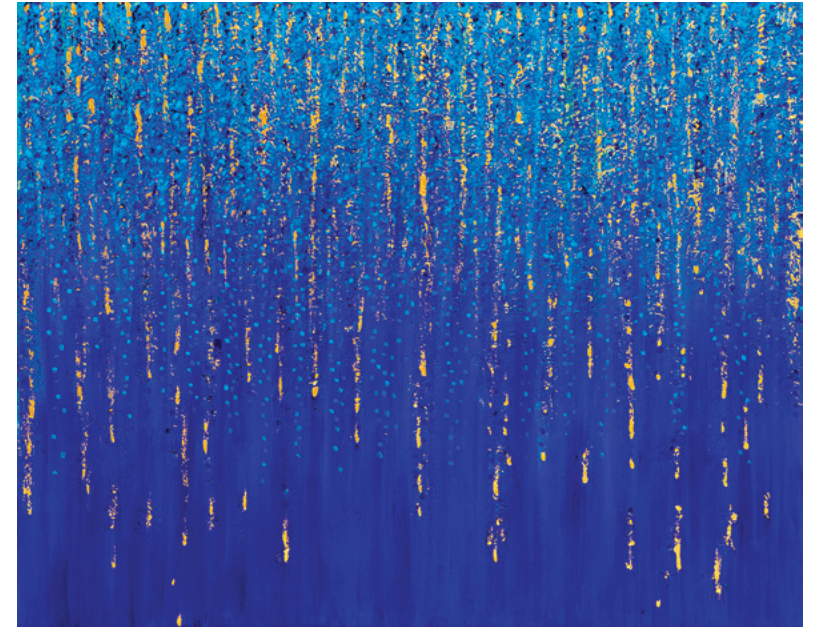

Star Lillies
By Ella Cart
40" X 36"
Oil
\$2,500

Camellias In Abraction
By Ella Cart
24" X 24"
Mixed Media
\$850

Camilla On Gold
By Ella Cart
8" X 10"
Mixed Media
\$450

April: De Stijl Dream
By Steven Shapiro
30" X 30"
Acrylic, And Ink On Canvas
\$3,000