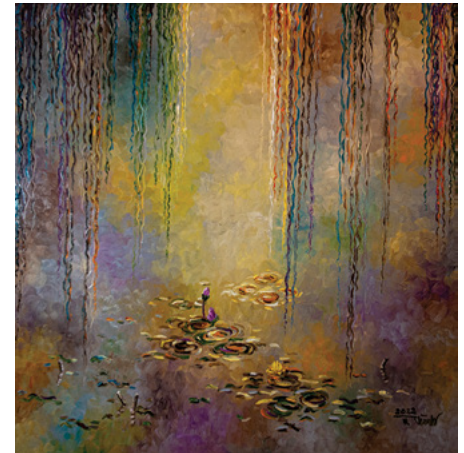

Starlight Trees | By Susan Mooney
48" X 60" | Acrylic | \$5,900

January: A Dominant Void

By Steven Shapiro
30" X 30"
Acrylic, Ink And Wood On Canvas:
Mixed Media
\$3,600

Blue Noise
Susan Mooney
24" X 48"
Acrylic/
Molding Paste
\$2,300

October: Finding A Way
By Steven Shapiro
30" X 30"
Acrylic And Ink On Canvas
\$3,000

Fire
Susan Mooney
24" X 48"
Acrylic
\$2,300

Blue Magic
By Cheryl Hancock
30" X 30"
Abstract Acrylic Collage
\$800

Native Women In Snow
By Cheryl Hancock
30" X 30"
Abstract Acrylic
\$800

Fall And Spring Pleasure
By Cheryl Hancock
30" X 30"
Abstract Acrylics Collage
\$800

River & Autumn | By Mr. Thanh
40" X 70" | Oil | \$5,500

Meditation Of Land
By Mr. Thanh
54" X 54"
Oil
\$7,500

New Day In The City
By Mr. Thanh
54" X 54"
Oil
\$6,500