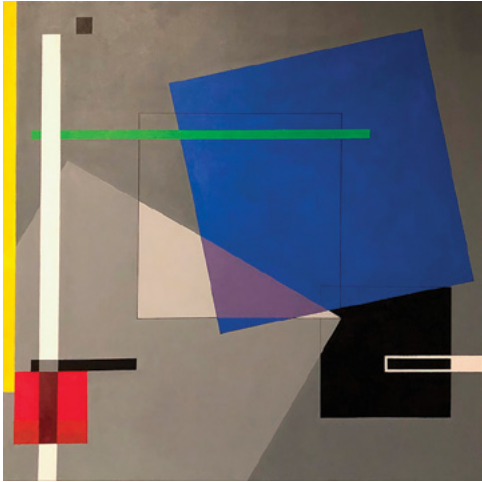

art.xanadugallery.com

Baltimore Harbor | By Paul Tambellini
36" X 36" | Oil On Canvas | \$1,250

Apartments At Night
By Paul Tambellini
20" X 16"
Oil On Linen Panel
\$850

The Downtown Lighthouse
By Paul Tambellini
20" X 16"
Oil On Linen Panel
\$850

Star Lillies
By Ella Cart
40" X 36"
Oil
\$2,500

Camellias In Abraction
By Ella Cart
24" X 24"
Mixed Media
\$850

Camilla On Gold
By Ella Cart
8" X 10"
Mixed Media
\$450

April: De Stijl Dream
By Steven Shapiro
30" X 30"
Acrylic, And Ink On Canvas
\$3,000