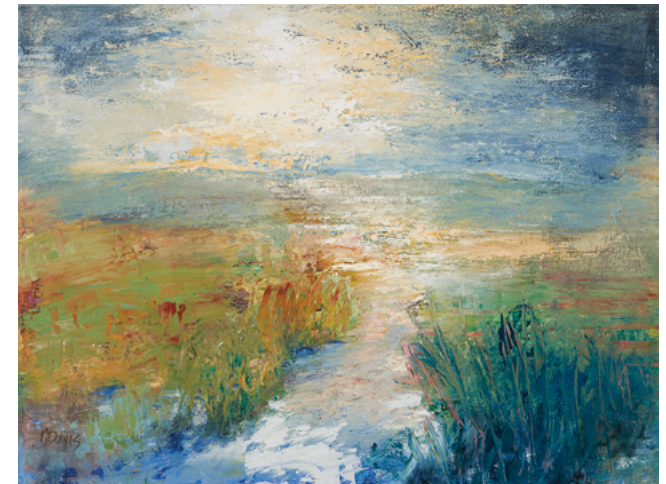

By Diane Kent

5.5" X 8"

Acrylic Ink

\$350

**Garden Fun** | By Catherine Robertson  
16" X 16" | Acrylic | \$950

**Evening Doe** | By Catherine Robertson  
14" X 14" | Acrylic | \$900

**Dawn**  
By Nan Davis  
30" X 40"  
Oil  
\$2,600