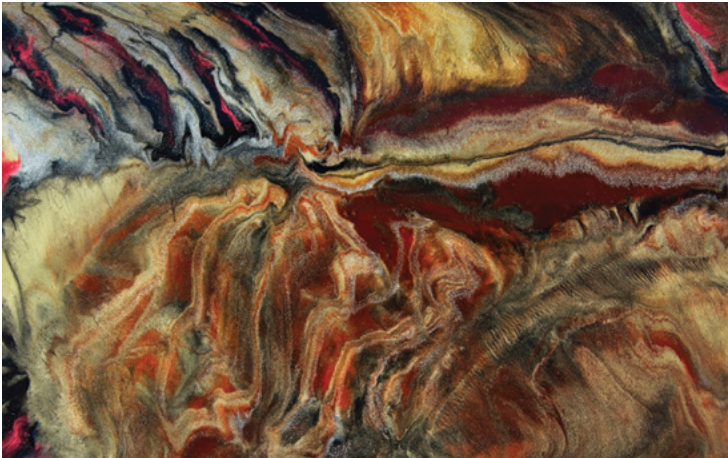

The Dark Ruby
By E Lorraine
15" X 24"
Resin On MDF
$1,500