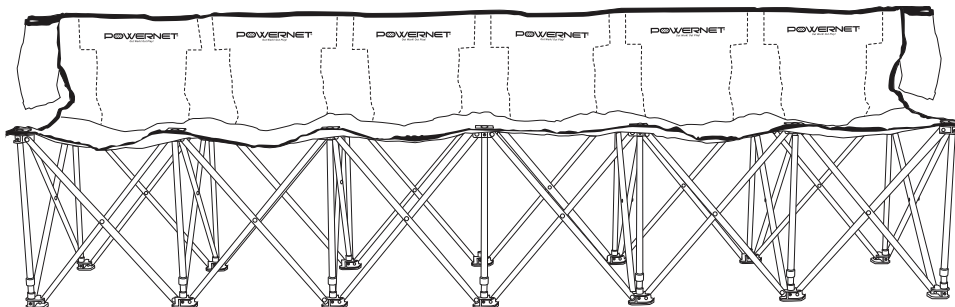

FOR VIDEO INSTRUCTIONS VISIT:  **POWERNET**  **TrainingNets.com**

(1) 6-SEAT TEAM BENCH

(1) CARRY BAG

1 To open the **6-Seater Team Bench**, pull each end outward.

2 To close the **6-Seater Team Bench**, push each end inward.

3 To store the **6-Seater Team Bench**, first open the **Carry Bag**. Then, lift and insert the **6-Seater Team Bench** into the opened **Carry Bag**.

POWERNET®

Out Work! Out Play!

OUR VISION

Building confidence through sports is a far-reaching achievement that takes time and repetition.