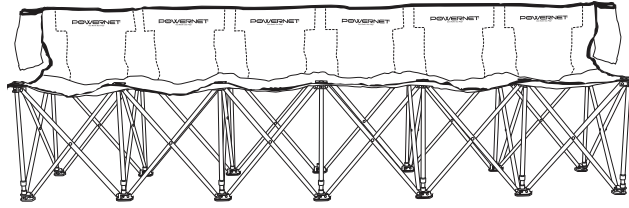

POWERNET®

Out Work! Out Play!

6-SEATER TEAM BENCH

CARLI LLOYD | TEAM POWERNET

2x OLYMPIC GOLD MEDALIST

2x WORLD CUP CHAMPION

2x FIFA PLAYER OF THE YEAR

MODEL 1209

FOR VIDEO INSTRUCTIONS VISIT:  **POWERNET**  **TrainingNets.com**

(1) 6-SEAT TEAM BENCH

(1) CARRY BAG

1 To open the **6-Seater Team Bench**, pull each end outward.

2 To close the **6-Seater Team Bench**, push each end inward.