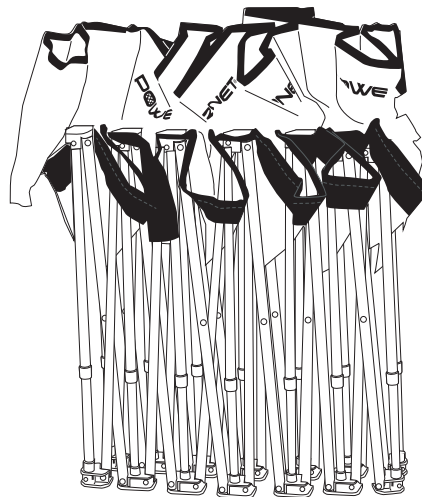

FOR VIDEO INSTRUCTIONS VISIT:  **POWERNET**  **TrainingNets.com**

(1) 6-SEAT TEAM BENCH

(1) CARRY BAG

1 To open the **6-Seater Team Bench**, pull each end outward.

2 To close the **6-Seater Team Bench**, push each end inward.