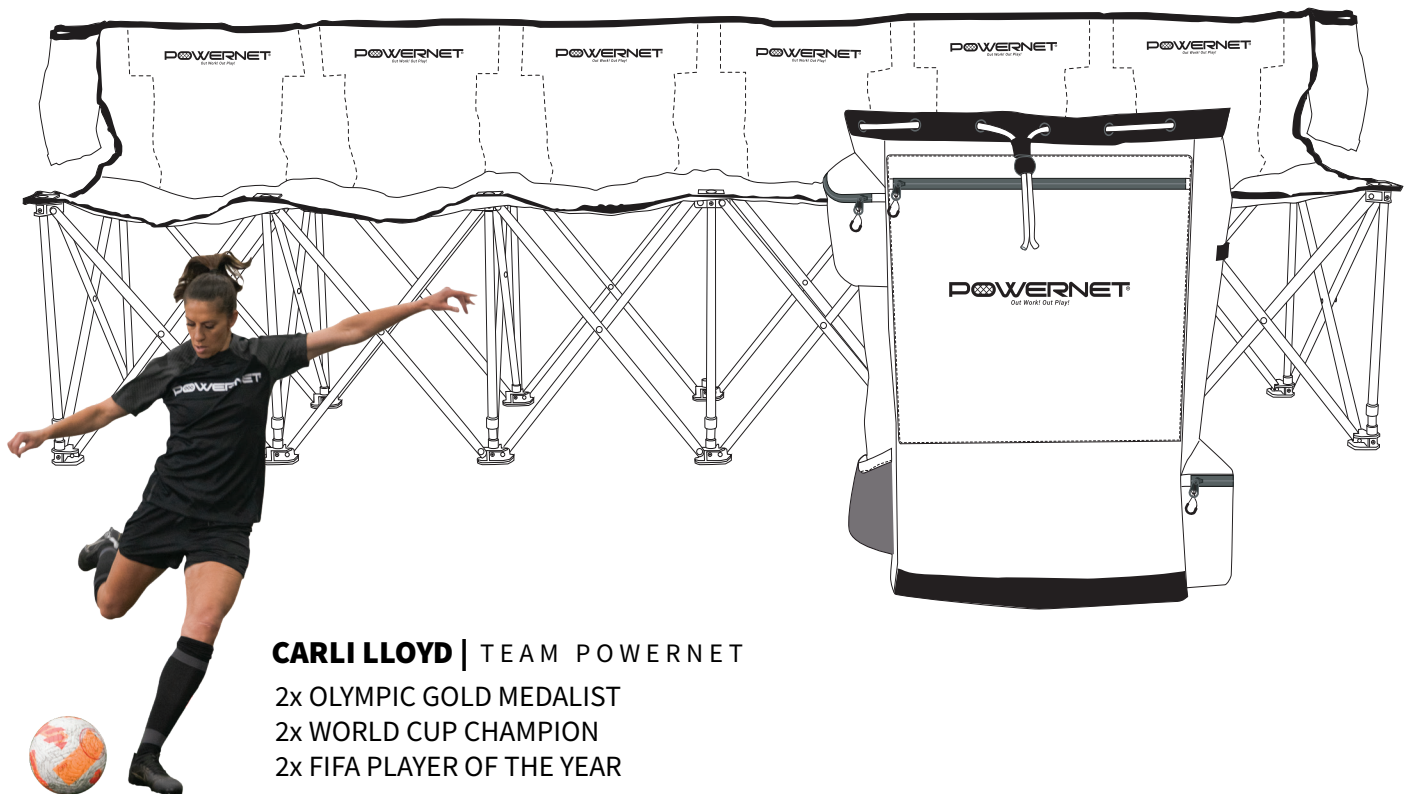

POWERNET®

Out Work! Out Play!

6-SEATER TEAM BENCH

CARLI LLOYD | TEAM POWERNET

2x OLYMPIC GOLD MEDALIST

2x WORLD CUP CHAMPION

2x FIFA PLAYER OF THE YEAR

MODEL 1209