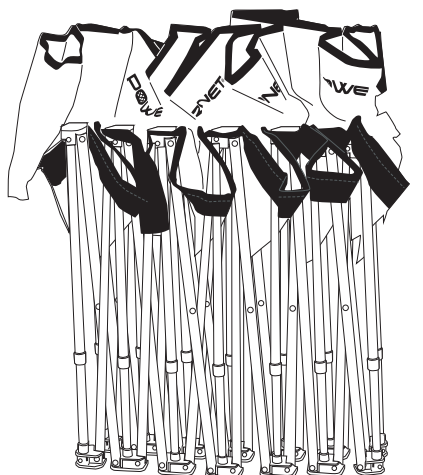

3 To store the **6-Seater Team Bench**, first open the **Carry Bag**. Then, lift and insert the **6-Seater Team Bench** into the opened **Carry Bag**.