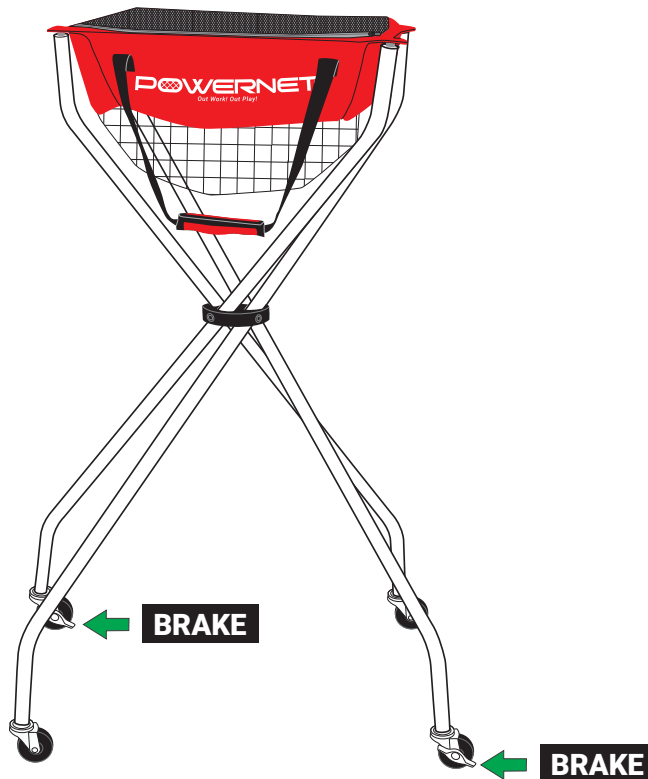

POWERNET®

Out Work! Out Play!

WHEELED BALL CADDY

Model 1195

WARNING

- Read all instructions before using.
- Use caution during assembly and disassembly. Failure to do so may result in injury.
- Use caution around sliding / moving parts to avoid pinching.
- Store equipment after use. Do not leave outdoors.

FOR VIDEO INSTRUCTIONS VISIT:  **POWERNET**  **TrainingNets.com**

PARTS LIST

CADDY BAG

WHEELED FRAME

CARRY BAG

Open the **Wheeled Frame** to spread all 4 legs apart.

The **Caddy Bag** has 4 silver posts that insert directly into the **Wheeled Frame**.

Unclasp the **Caddy Bag** grip and secure handle for easy carry.

Brakes are located on two wheels on the **Wheeled Frame** to lock the caddy in place. Switch brake lever up or down to engage/disengage the brakes.