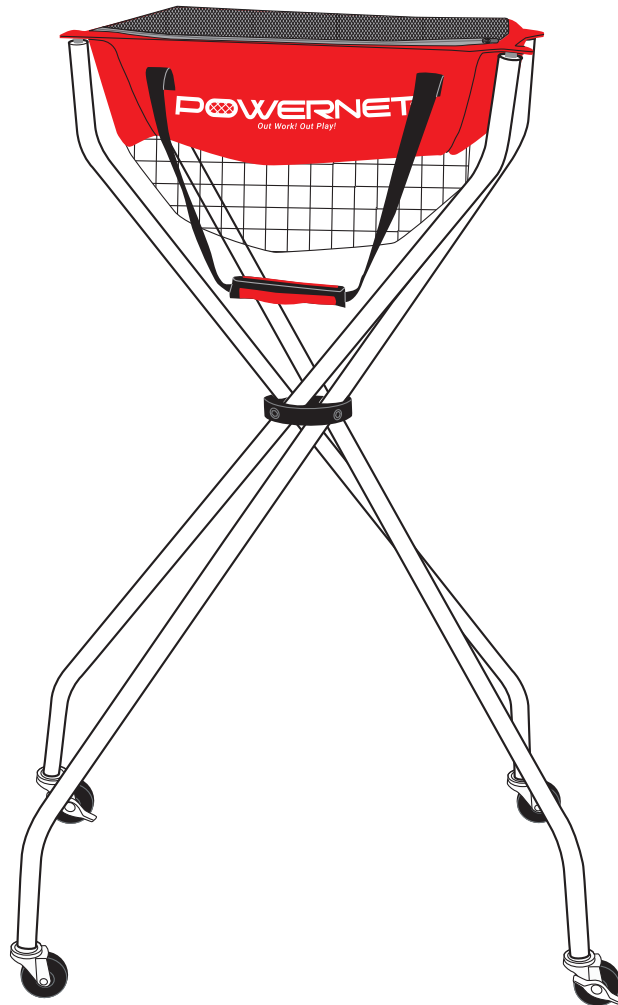

POWERNET®

Out Work! Out Play!

WHEELED BALL CADDY

Model 1195

WARNING

- Read all instructions before using.
- Use caution during assembly and disassembly. Failure to do so may result in injury.
- Use caution around sliding / moving parts to avoid pinching.
- Store equipment after use. Do not leave outdoors.

FOR VIDEO INSTRUCTIONS VISIT:  **POWERNET**  **TrainingNets.com**

PARTS LIST

CADDY BAG

WHEELED FRAME

CARRY BAG

Open the **Wheeled Frame** to spread all 4 legs apart.

The **Caddy Bag** has 4 silver posts that insert directly into the **Wheeled Frame**.

Unclasp the **Caddy Bag** grip and secure handle for easy carry.

Brakes are located on two wheels on the **Wheeled Frame** to lock the caddy in place. Switch brake lever up or down to engage/disengage the brakes.