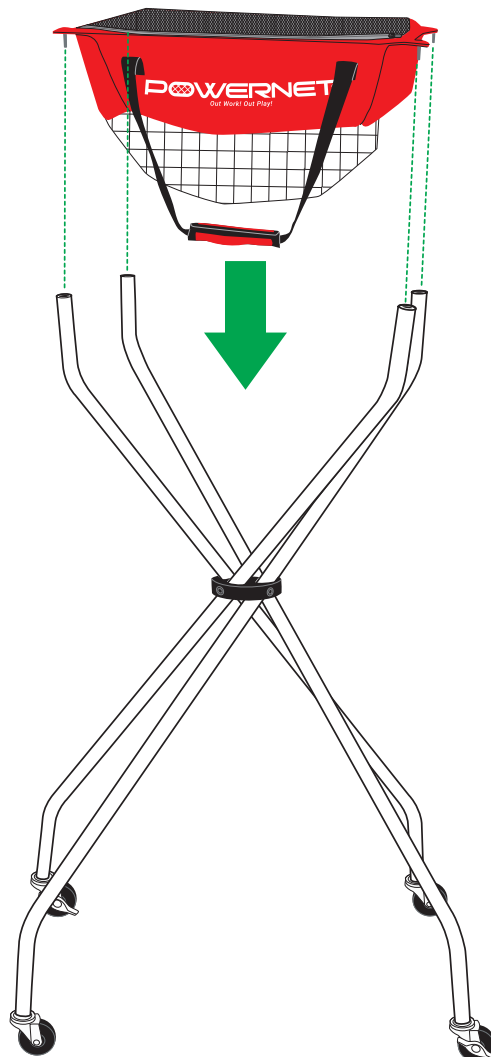

POWERNET®

Out Work! Out Play!

WHEELED BALL CADDY

Model 1195

WARNING

- Read all instructions before using.
- Use caution during assembly and disassembly. Failure to do so may result in injury.
- Use caution around sliding / moving parts to avoid pinching.
- Store equipment after use. Do not leave outdoors.

FOR VIDEO INSTRUCTIONS VISIT:  **POWERNET**  **TrainingNets.com**

PARTS LIST

CADDY BAG

WHEELED FRAME

CARRY BAG

Open the **Wheeled Frame** to spread all 4 legs apart.

The **Caddy Bag** has 4 silver posts that insert directly into the **Wheeled Frame**.

Unclasp the **Caddy Bag** grip and secure handle for easy carry.

Brakes are located on two wheels on the **Wheeled Frame** to lock the caddy in place. Switch brake lever up or down to engage/disengage the brakes.