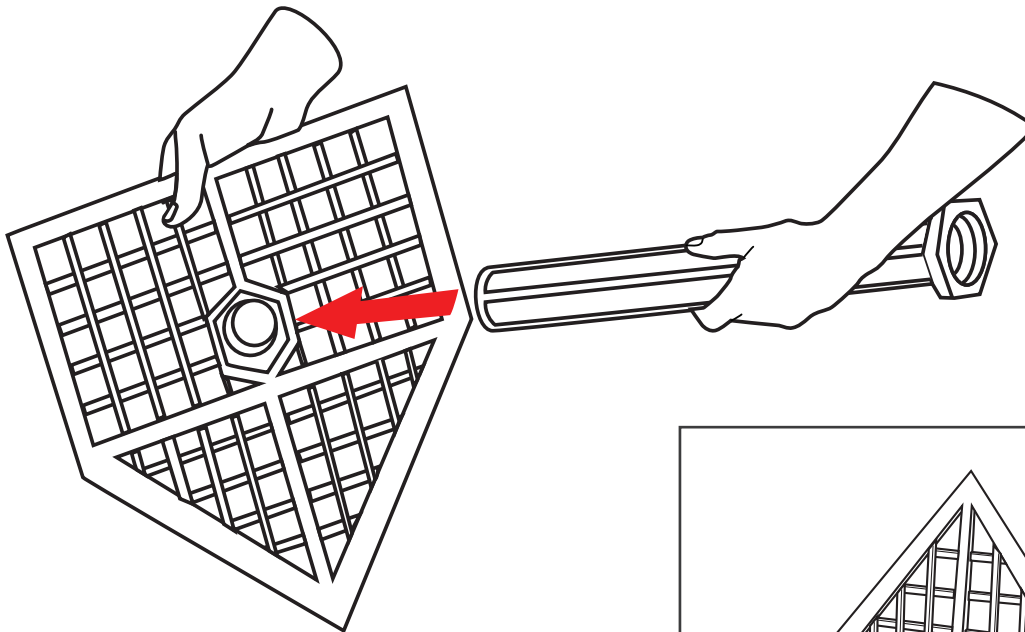

## **⚠ WARNING**

- Read all instructions before using.
- Store your equipment after training. Do not leave outdoors.

FOR VIDEO INSTRUCTIONS VISIT:  **POWERNET**  **TrainingNets.com**

(1) TEE TOPPER

(1) BOTTOM TUBE

(1) TEE BASE

**1**

Insert the top of the **Bottom Tube** through the bottom of the **Tee Base**.

**Bottom Tube** will sit flush with the **Tee Base**.

**2a** Insert **Tee Topper** into the top of the **Bottom Tube**.

**2b**

**NOTE:** Adjust **Tee Topper** to height preference.