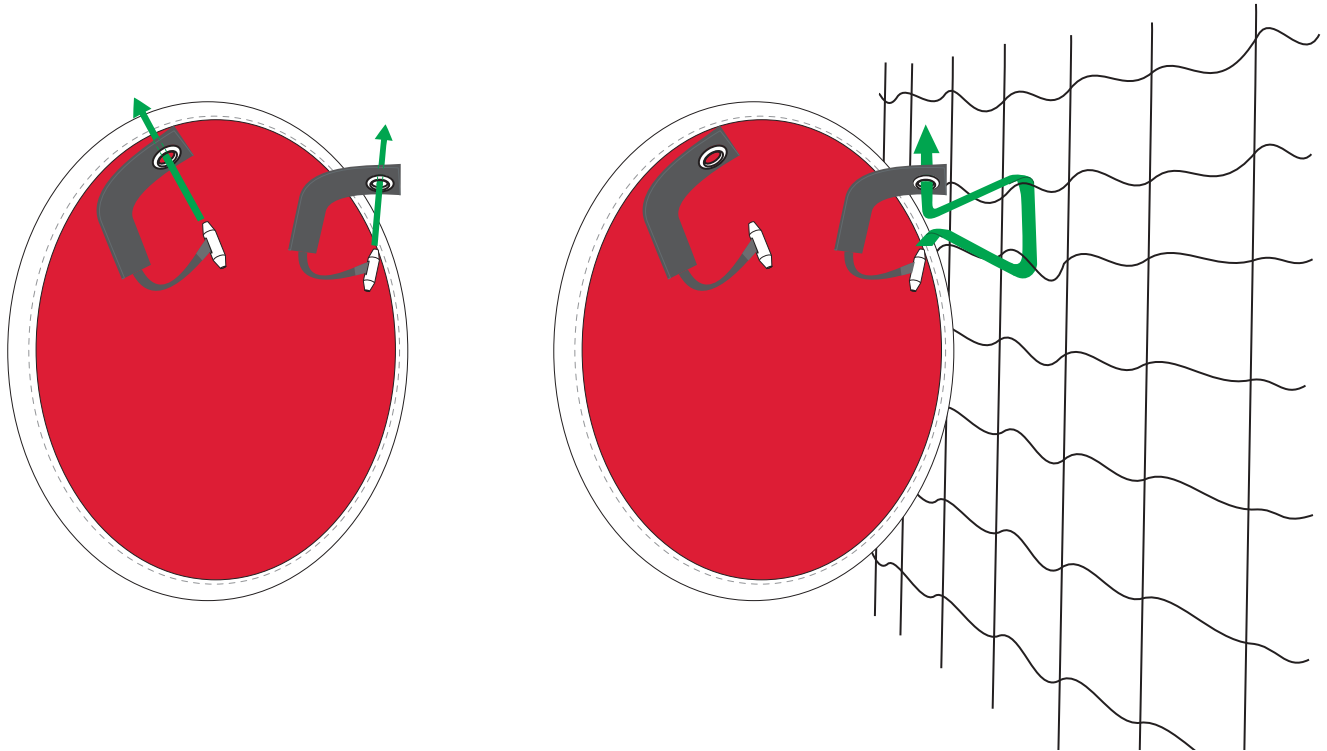

FOR VIDEO INSTRUCTIONS VISIT:  **POWERNET**  **TrainingNets.com**

NOTICE

- Intended to attach to a net as a pitching target only.
- Frequent use and/or abuse will eventually strain the targets and cause breakage.

TIP

See Training Guide for suggested target layouts.

4 INCH TARGET

Loop the black strap with toggle around two horizontal bars of the net and insert into the grommet.

8 and 12 INCH TARGET

Loop the black strap with toggle around two horizontal bars of the net and insert into the grommet. Repeat with other strap.

NOTE: In order to keep the targets straight, be sure to loop the straps on horizontal bars along the same line.

POWERNET®

Out Work! Out Play!

OUR VISION

Building confidence through sports is a far-reaching achievement that takes time and repetition.