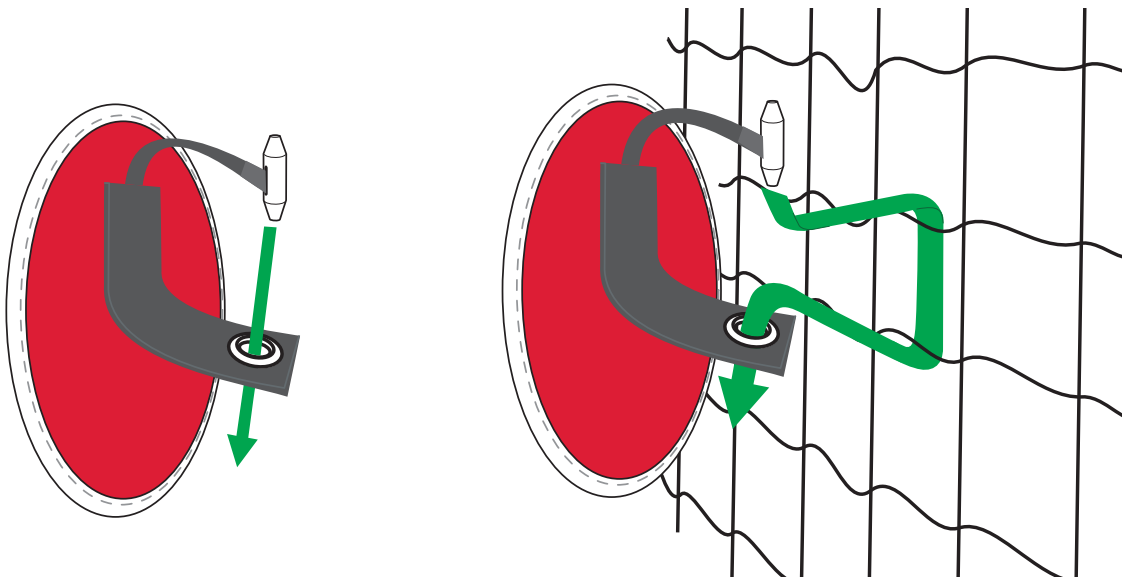

FOR VIDEO INSTRUCTIONS VISIT:  **POWERNET**  **TrainingNets.com**

NOTICE

- Intended to attach to a net as a pitching target only.
- Frequent use and/or abuse will eventually strain the targets and cause breakage.

TIP

See Training Guide for suggested target layouts.

4 INCH TARGET

Loop the black strap with toggle around two horizontal bars of the net and insert into the grommet.

8 and 12 INCH TARGET

Loop the black strap with toggle around two horizontal bars of the net and insert into the grommet. Repeat with other strap.