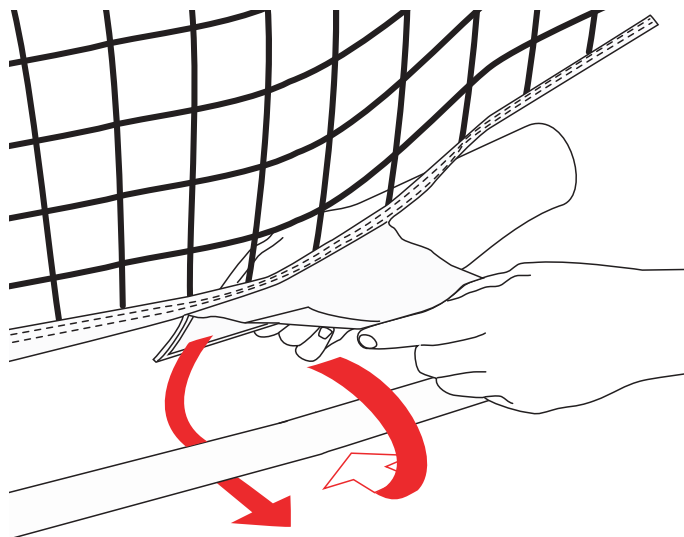

(1) CARRY BAG

1

Connect **Center Pole (M/M)** and **Center Pole (M/F)** together.

2

Connect **Center Pole** assembly to each **Side Leg**.

3a

Insert an **Upper Pole** into a **Lower Pole**.

3b

Slide connected **Poles** through a **Net** sleeve.

3c

Insert connected **Poles** into the pole holder on **Side Leg**. Repeat Step 3a -3c on opposite side.

4

Attach white loop at top of **Net** to silver notch located on **Upper Pole**. Repeat on opposite side.

NOTE: You may bend the **Upper Pole** inward to make this step easier.

5

Attach loop at bottom of **Net** to hook on **Side Leg**. Repeat on opposite side.

6

Secure straps at bottom of **Net** to frame.

POWERNET®