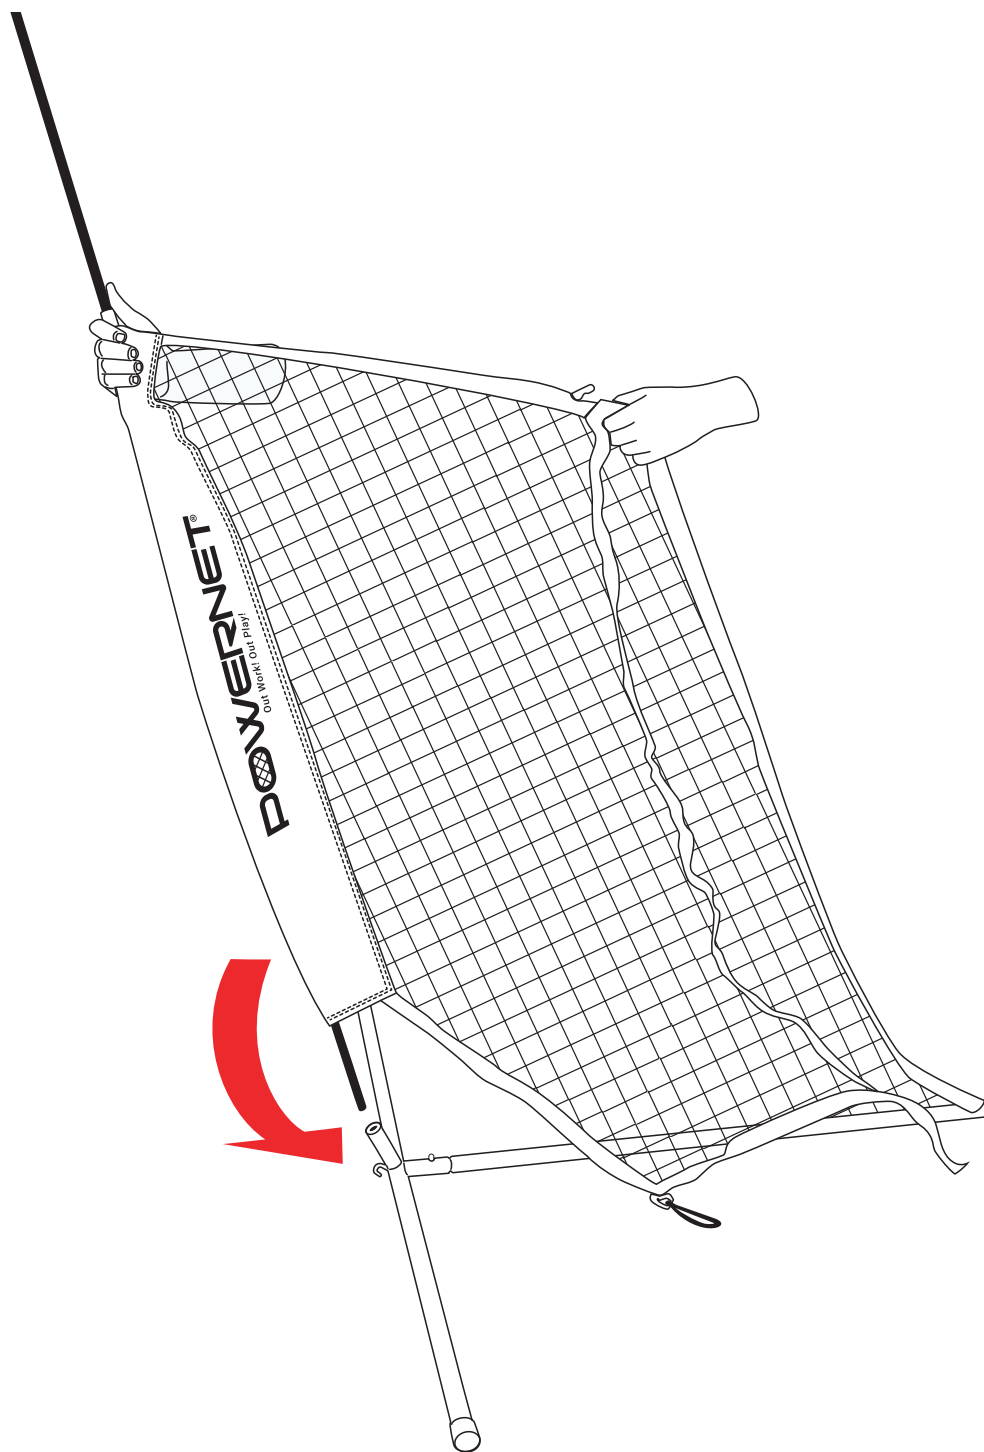

FOR VIDEO INSTRUCTIONS VISIT:  **POWERNET**  **TrainingNets.com**

PARTS LIST

(1) NET

(1) CENTER POLE (M/M)

(1) CENTER POLE (M/F)

(2) UPPER POLE

(2) LOWER POLE

(2) SIDE LEG

(1) CARRY BAG

1

Connect **Center Pole (M/M)** and **Center Pole (M/F)** together.

2

Connect **Center Pole** assembly to each **Side Leg**.

3a

Insert an **Upper Pole** into a **Lower Pole**.

3b

Slide connected **Poles** through a **Net** sleeve.

3c

Insert connected **Poles** into the pole holder on **Side Leg**. Repeat Step 3a -3c on opposite side.

4

Attach white loop at top of **Net** to silver notch located on **Upper Pole**. Repeat on opposite side.

NOTE: You may bend the **Upper Pole** inward to make this step easier.

5

Attach loop at bottom of **Net** to hook on **Side Leg**. Repeat on opposite side.

6

Secure straps at bottom of **Net** to frame.

POWERNET®