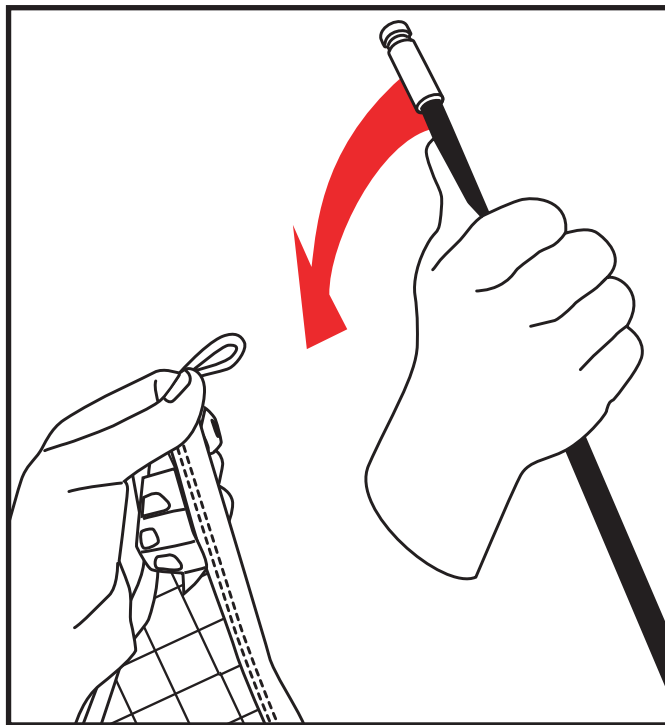

(1) CARRY BAG

1

Connect **Center Pole (M/M)** and **Center Pole (M/F)** together.

2

Connect **Center Pole** assembly to each **Side Leg**.

3a

Insert an **Upper Pole** into a **Lower Pole**.

3b

Slide connected **Poles** through a **Net** sleeve.

3c

Insert connected **Poles** into the pole holder on **Side Leg**. Repeat Step 3a -3c on opposite side.

4

Attach white loop at top of **Net** to silver notch located on **Upper Pole**. Repeat on opposite side.

NOTE: You may bend the **Upper Pole** inward to make this step easier.

5

Attach loop at bottom of **Net** to hook on **Side Leg**. Repeat on opposite side.

6

Secure straps at bottom of **Net** to frame.

POWERNET®