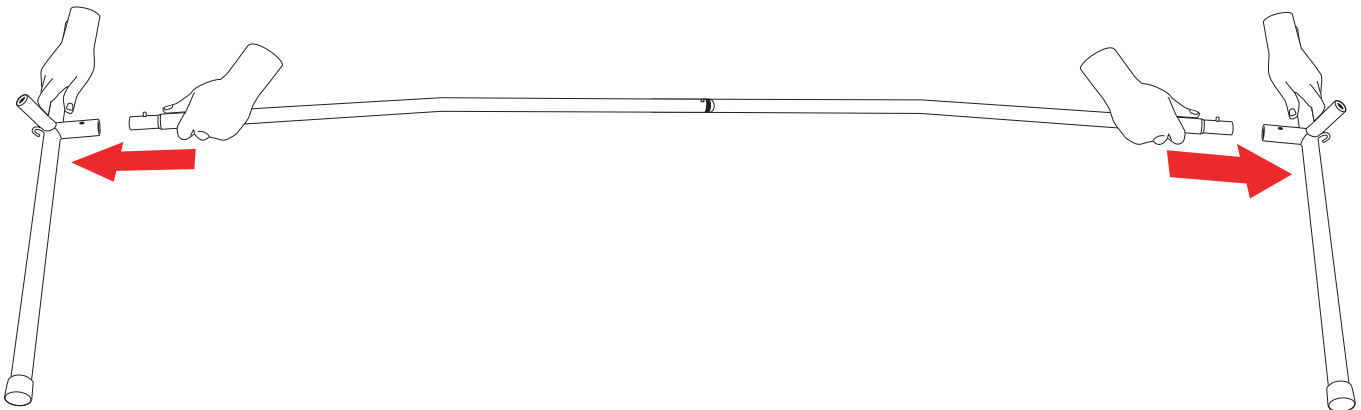

(1) CARRY BAG

1

Connect **Center Pole (M/M)** and **Center Pole (M/F)** together.

2

Connect **Center Pole** assembly to each **Side Leg**.

3a

Insert an **Upper Pole** into a **Lower Pole**.

3b

Slide connected **Poles** through a **Net** sleeve.

3c

Insert connected **Poles** into the pole holder on **Side Leg**. Repeat Step 3a -3c on opposite side.

4

Attach white loop at top of **Net** to silver notch located on **Upper Pole**. Repeat on opposite side.

NOTE: You may bend the **Upper Pole** inward to make this step easier.

5

Attach loop at bottom of **Net** to hook on **Side Leg**. Repeat on opposite side.

6

Secure straps at bottom of **Net** to frame.

POWERNET®