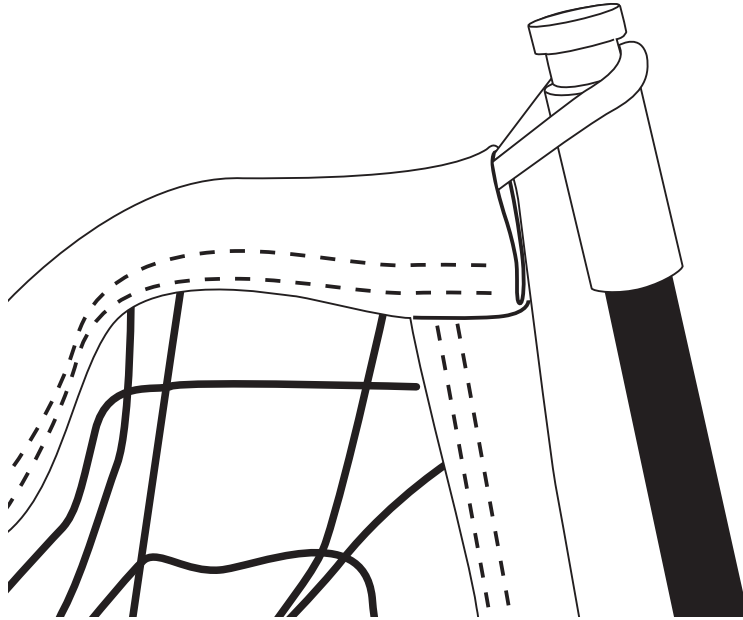

(1) CARRY BAG

1

Connect **Center Pole (M/M)** and **Center Pole (M/F)** together.

2

Connect **Center Pole** assembly to each **Side Leg**.

3a

Insert an **Upper Pole** into a **Lower Pole**.

3b

Slide connected **Poles** through a **Net** sleeve.

3c

Insert connected **Poles** into the pole holder on **Side Leg**. Repeat Step 3a -3c on opposite side.

4

Attach white loop at top of **Net** to silver notch located on **Upper Pole**. Repeat on opposite side.

NOTE: You may bend the **Upper Pole** inward to make this step easier.

5

Attach loop at bottom of **Net** to hook on **Side Leg**. Repeat on opposite side.

6

Secure straps at bottom of **Net** to frame.

POWERNET®