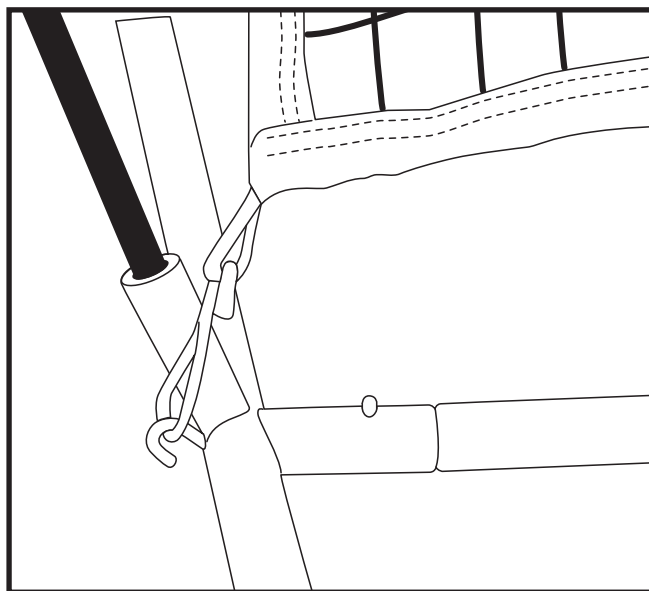

(1) CARRY BAG

1

Connect **Center Pole (M/M)** and **Center Pole (M/F)** together.

2

Connect **Center Pole** assembly to each **Side Leg**.

3a

Insert an **Upper Pole** into a **Lower Pole**.

3b

Slide connected **Poles** through a **Net** sleeve.

3c

Insert connected **Poles** into the pole holder on **Side Leg**. Repeat Step 3a -3c on opposite side.

4

Attach white loop at top of **Net** to silver notch located on **Upper Pole**. Repeat on opposite side.

NOTE: You may bend the **Upper Pole** inward to make this step easier.

5

Attach loop at bottom of **Net** to hook on **Side Leg**. Repeat on opposite side.

6

Secure straps at bottom of **Net** to frame.

POWERNET®