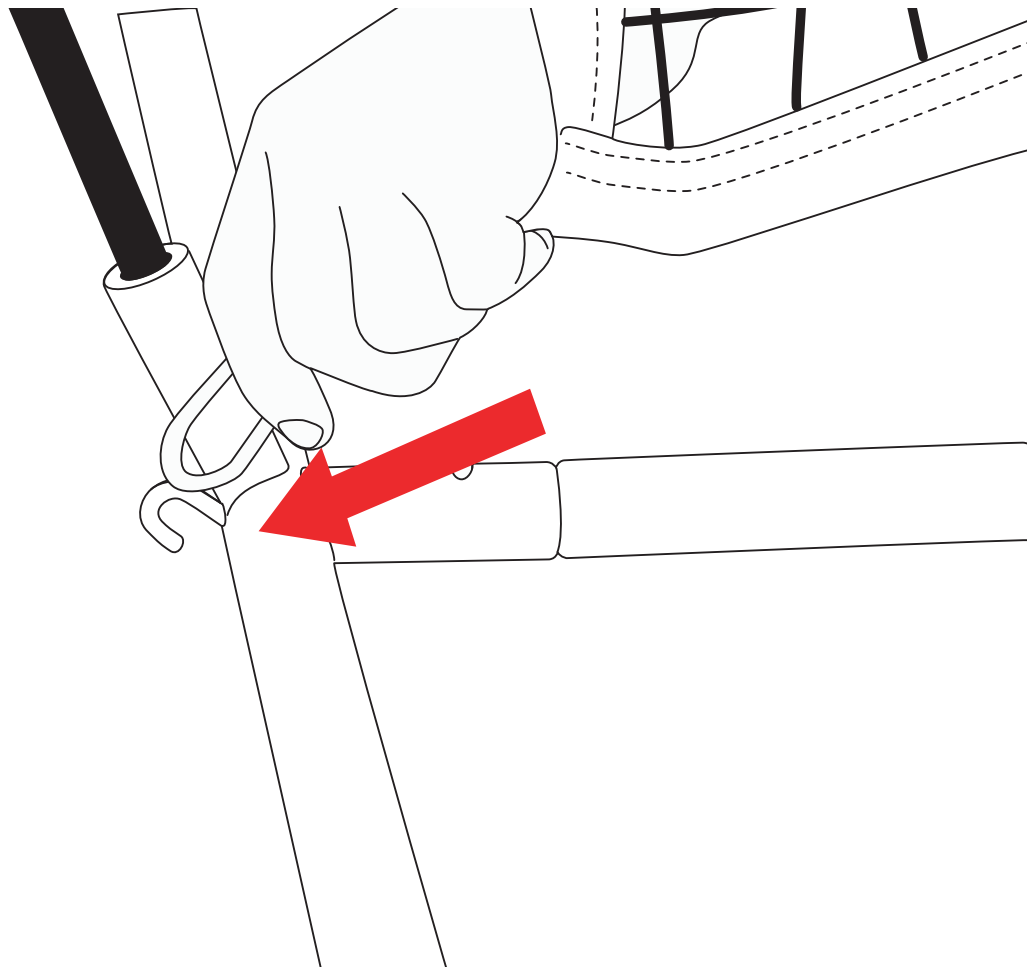

(1) CARRY BAG

1

Connect **Center Pole (M/M)** and **Center Pole (M/F)** together.

2

Connect **Center Pole** assembly to each **Side Leg**.

3a

Insert an **Upper Pole** into a **Lower Pole**.

3b

Slide connected **Poles** through a **Net** sleeve.

3c

Insert connected **Poles** into the pole holder on **Side Leg**. Repeat Step 3a -3c on opposite side.

4

Attach white loop at top of **Net** to silver notch located on **Upper Pole**. Repeat on opposite side.

NOTE: You may bend the **Upper Pole** inward to make this step easier.

5

Attach loop at bottom of **Net** to hook on **Side Leg**. Repeat on opposite side.

6

Secure straps at bottom of **Net** to frame.

POWERNET®