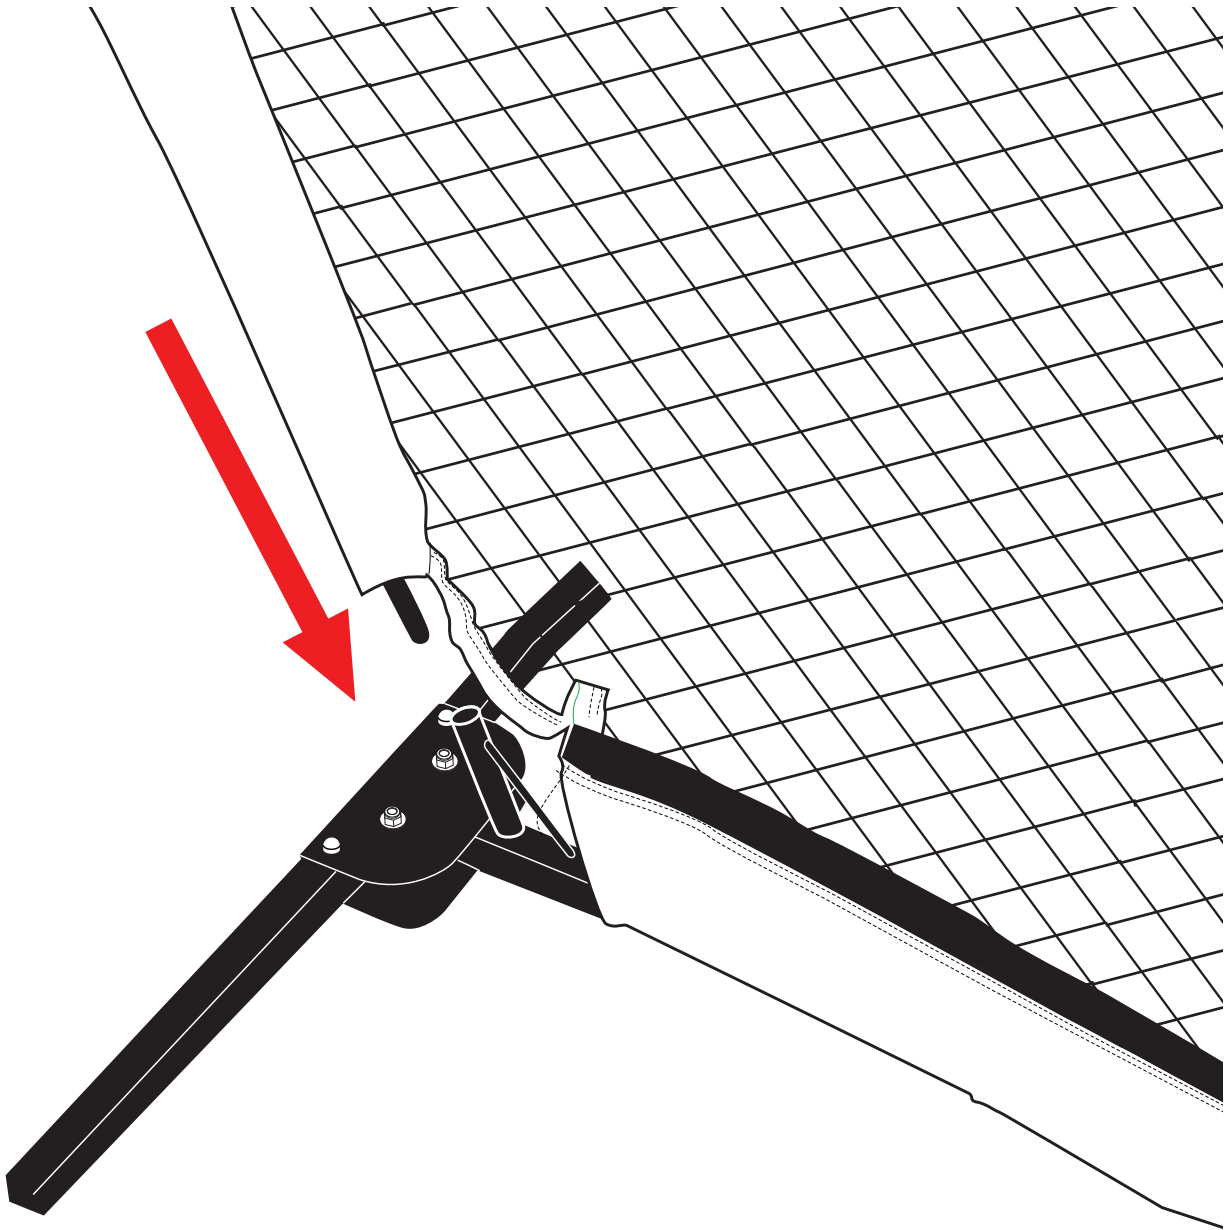

**2**

Open **Base Frame** legs until they click into place. Repeat on opposite side.

**3**

Attach **Net** onto **Base Frame** by securing flaps over the bar.

**4a**

Insert an **Upper Pole** into a **Lower Pole**.

**4b**

Slide the connected **Poles** through a **Net sleeve**.

4c

Insert the connected **Poles** into pole holder on the **Base Frame**. Repeat steps 4a-4c on opposite side.

5

Attach white loop at top of **Net** to sliver notch located on **Upper Pole**. Repeat on opposite side.