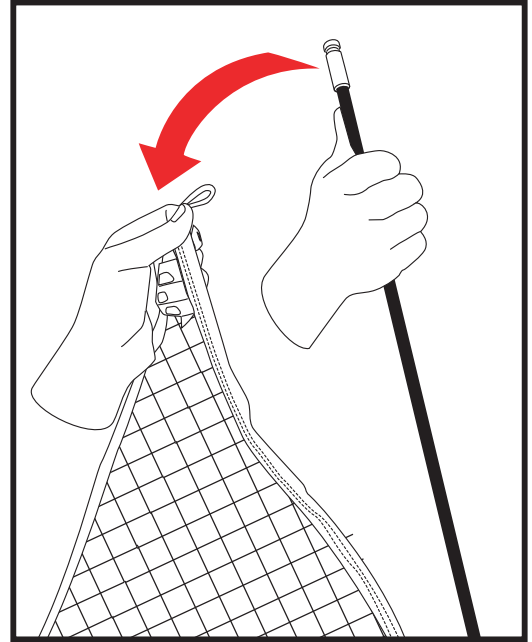

**2**

Open **Base Frame** legs until they click into place. Repeat on opposite side.

**3**

Attach **Net** onto **Base Frame** by securing flaps over the bar.

**4a**

Insert an **Upper Pole** into a **Lower Pole**.

**4b**

Slide the connected **Poles** through a **Net sleeve**.

4c

Insert the connected **Poles** into pole holder on the **Base Frame**. Repeat steps 4a-4c on opposite side.

5

Attach white loop at top of **Net** to sliver notch located on **Upper Pole**. Repeat on opposite side.

**NOTE:** You may bend the **Upper Pole** inward to make this step easier.