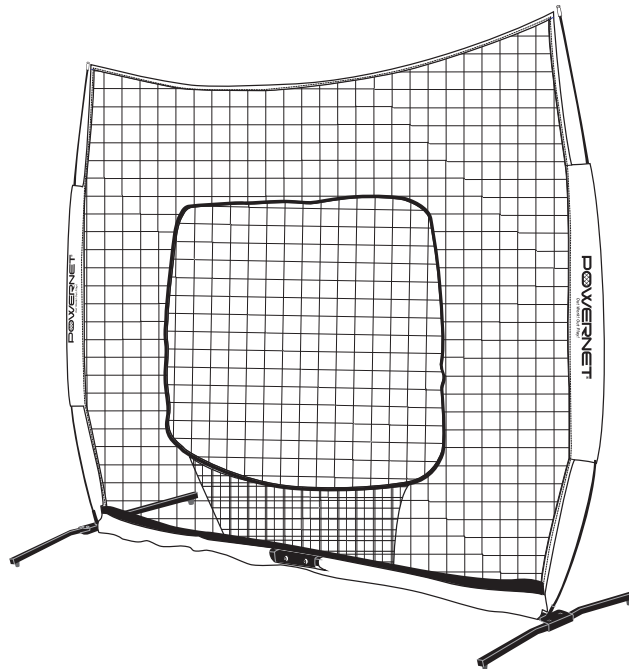

## PARTS LIST

(1) NET

(2) UPPER POLE

(2) LOWER POLE

(1) BASE FRAME

(1) CARRY BAG

1

Spread **Base Frame** open flat out on the floor.

**2**

Open **Base Frame** legs until they click into place. Repeat on opposite side.

**3**

Attach **Net** onto **Base Frame** by securing flaps over the bar.

**4a**

Insert an **Upper Pole** into a **Lower Pole**.

**4b**

Slide the connected **Poles** through a **Net sleeve**.

4c

Insert the connected **Poles** into pole holder on the **Base Frame**. Repeat steps 4a-4c on opposite side.

5

Attach white loop at top of **Net** to sliver notch located on **Upper Pole**. Repeat on opposite side.

**NOTE:** You may bend the **Upper Pole** inward to make this step easier.