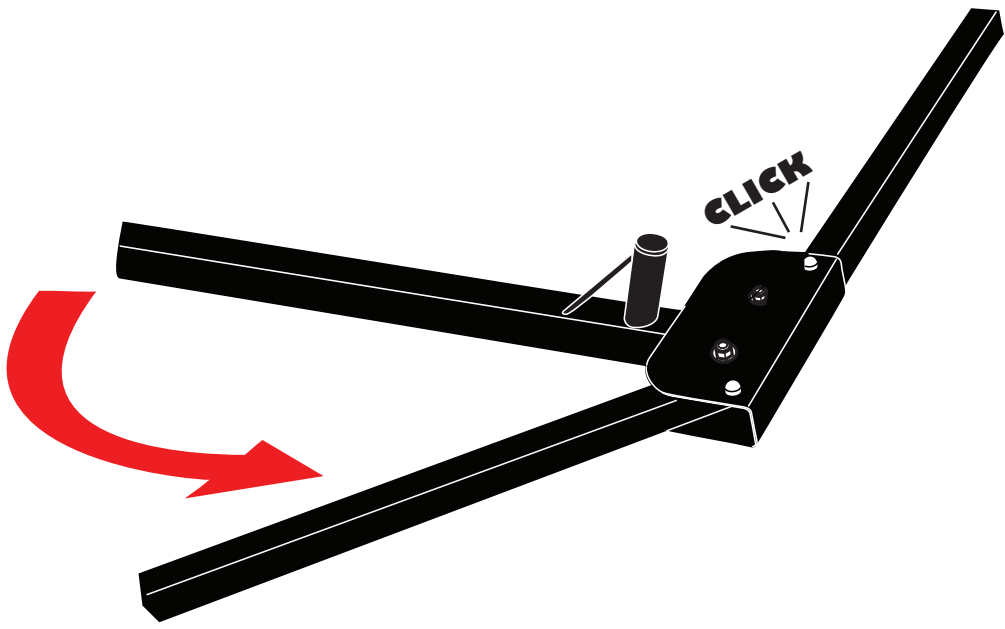

## PARTS LIST

(1) NET

(2) UPPER POLE

(2) LOWER POLE

(1) BASE FRAME

(1) CARRY BAG

1

Spread **Base Frame** open flat out on the floor.

**2**

Open **Base Frame** legs until they click into place. Repeat on opposite side.

**3**

Attach **Net** onto **Base Frame** by securing flaps over the bar.

**4a**

Insert an **Upper Pole** into a **Lower Pole**.

**4b**

Slide the connected **Poles** through a **Net sleeve**.

4c

Insert the connected **Poles** into pole holder on the **Base Frame**. Repeat steps 4a-4c on opposite side.

5

Attach white loop at top of **Net** to sliver notch located on **Upper Pole**. Repeat on opposite side.