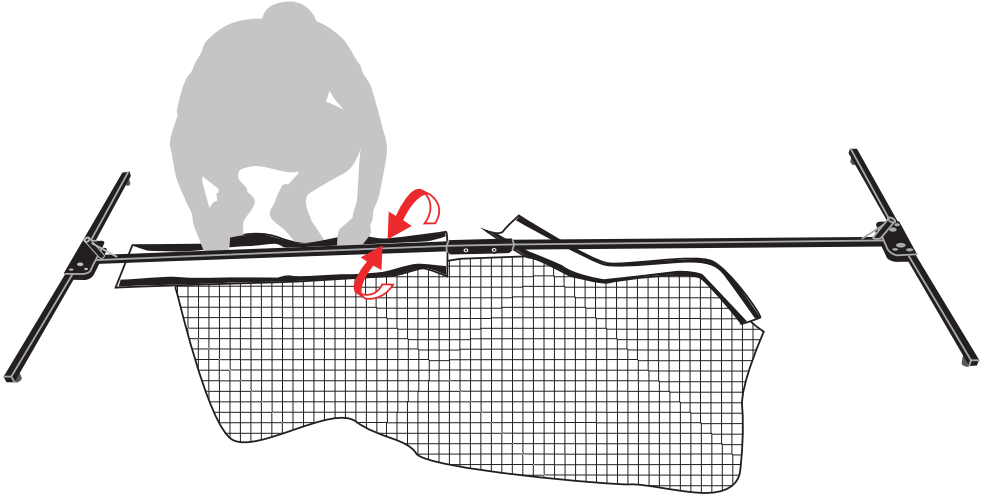

## PARTS LIST

(1) NET

(2) UPPER POLE

(2) LOWER POLE

(1) BASE FRAME

(1) CARRY BAG

1

Spread **Base Frame** open flat out on the floor.

**2**

Open **Base Frame** legs until they click into place. Repeat on opposite side.

**3**

Attach **Net** onto **Base Frame** by securing flaps over the bar.

**4a**

Insert an **Upper Pole** into a **Lower Pole**.

**4b**

Slide the connected **Poles** through a **Net sleeve**.

4c

Insert the connected **Poles** into pole holder on the **Base Frame**. Repeat steps 4a-4c on opposite side.

5

Attach white loop at top of **Net** to sliver notch located on **Upper Pole**. Repeat on opposite side.