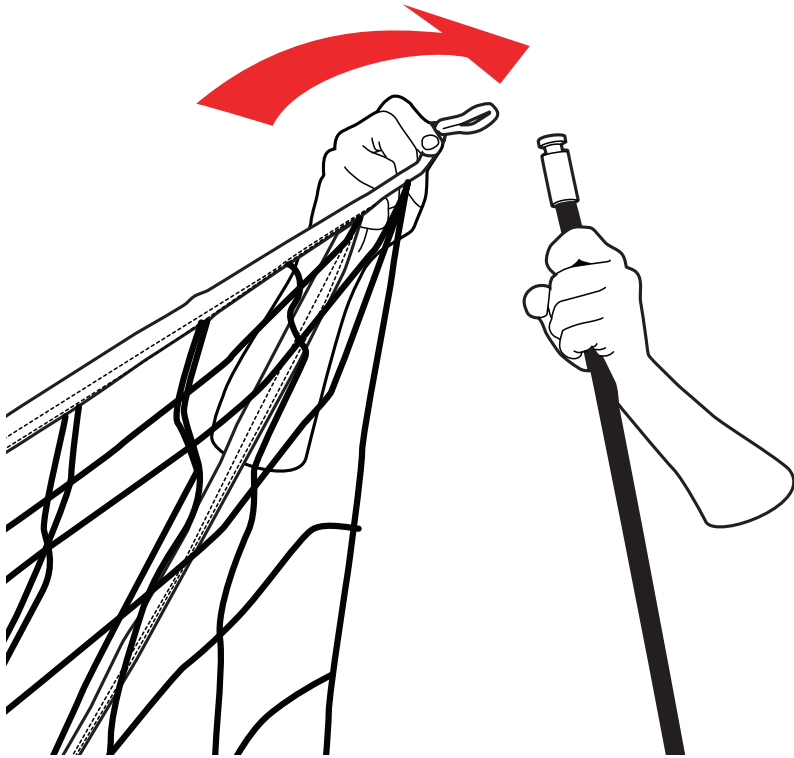

**2**

Open **Base Frame** legs until they click into place. Repeat on opposite side.

**3**

Attach **Net** onto **Base Frame** by securing flaps over the bar.

**4a**

Insert an **Upper Pole** into a **Lower Pole**.

**4b**

Slide the connected **Poles** through a **Net sleeve**.

4c

Insert the connected **Poles** into pole holder on the **Base Frame**. Repeat steps 4a-4c on opposite side.

5

Attach white loop at top of **Net** to sliver notch located on **Upper Pole**. Repeat on opposite side.

**NOTE:** You may bend the **Upper Pole** inward to make this step easier.