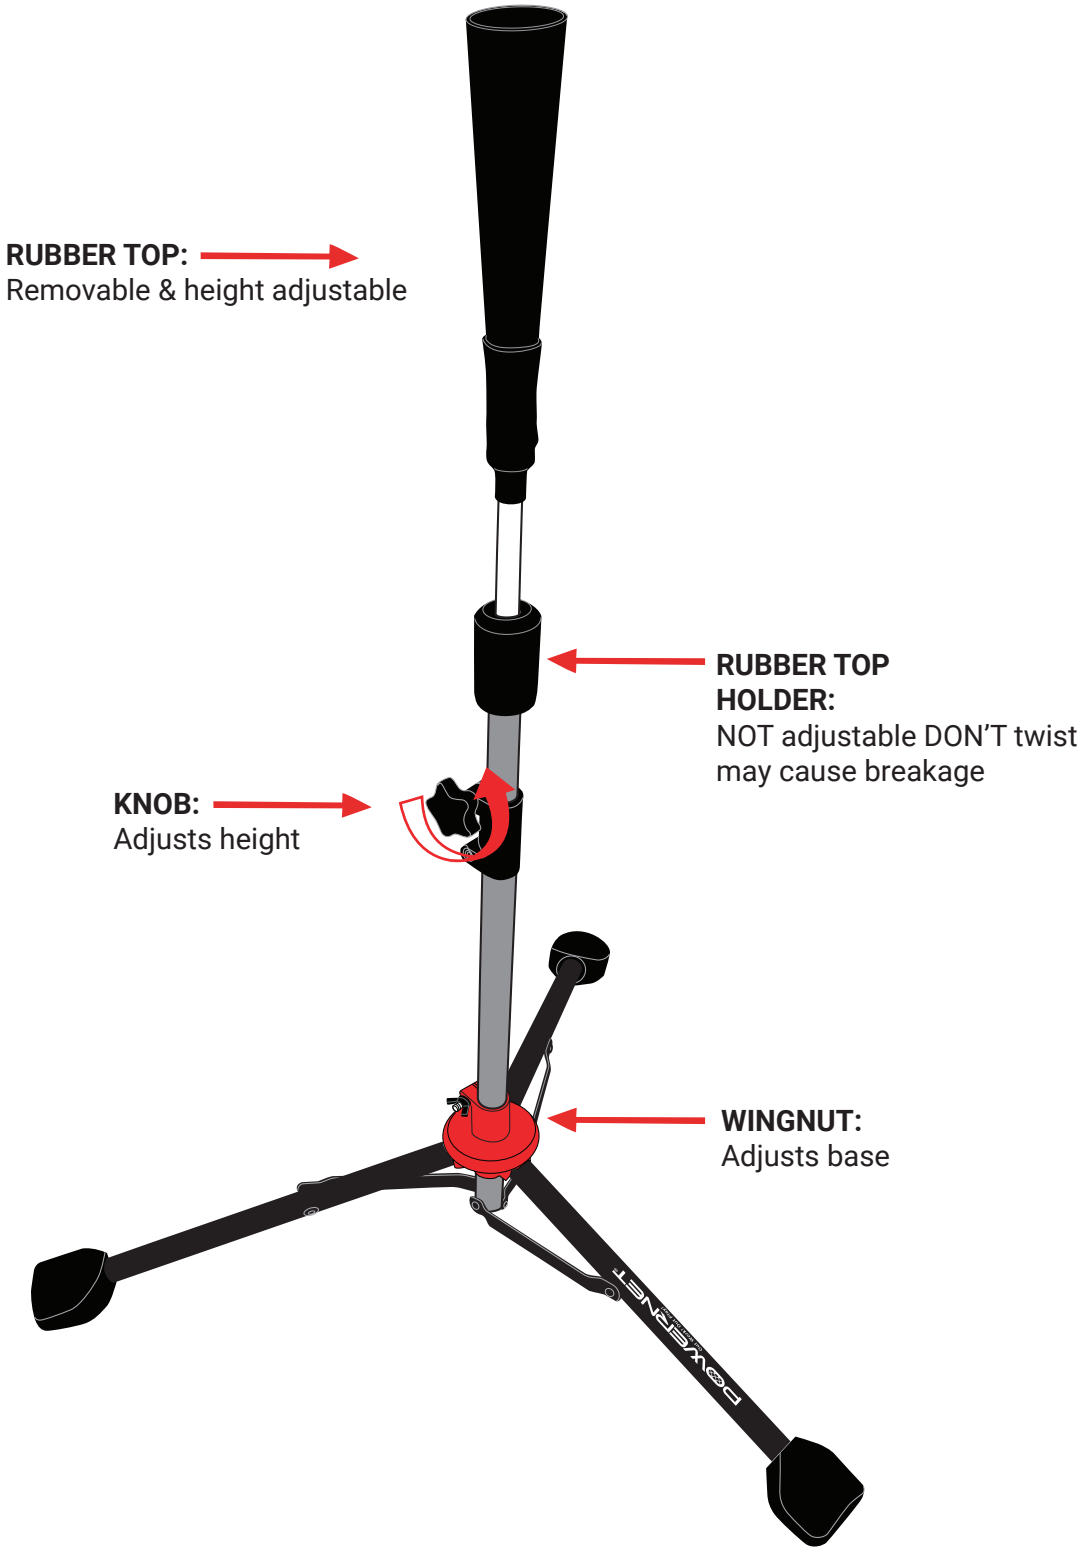

## PARTS LIST

(1) RUBBER TOP

(1) BASE

**1** Insert **Rubber Top** into **Base** about halfway down.

**2** Loosen wing nut at red clamp then with one hand, hold tee above red clamp and with the other hand, push red clamp all the way down to extend the legs.

**3**

To adjust the height of your tee, loosen black side knob to pull up on post and tighten to secure.