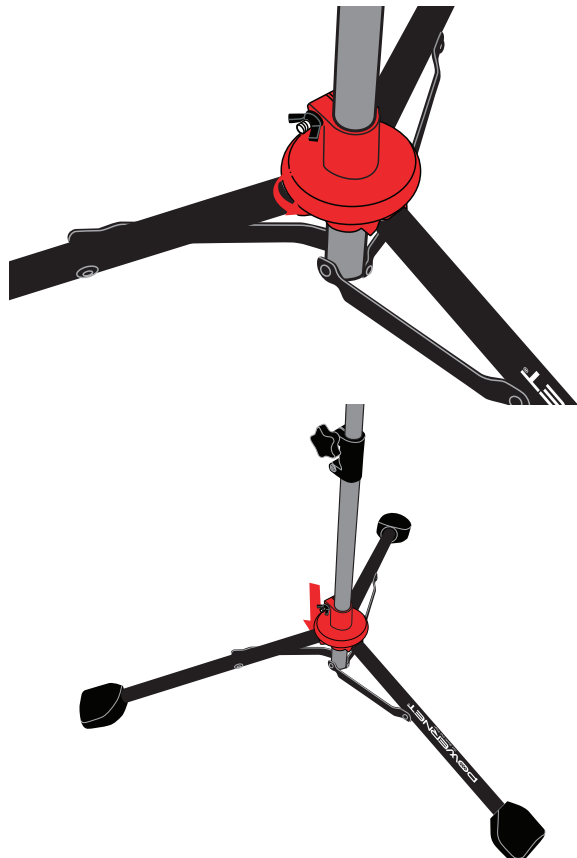

## PARTS LIST

(1) RUBBER TOP

(1) BASE

**1** Insert **Rubber Top** into **Base** about halfway down.

**2** Loosen wing nut at red clamp then with one hand, hold tee above red clamp and with the other hand, push red clamp all the way down to extend the legs.