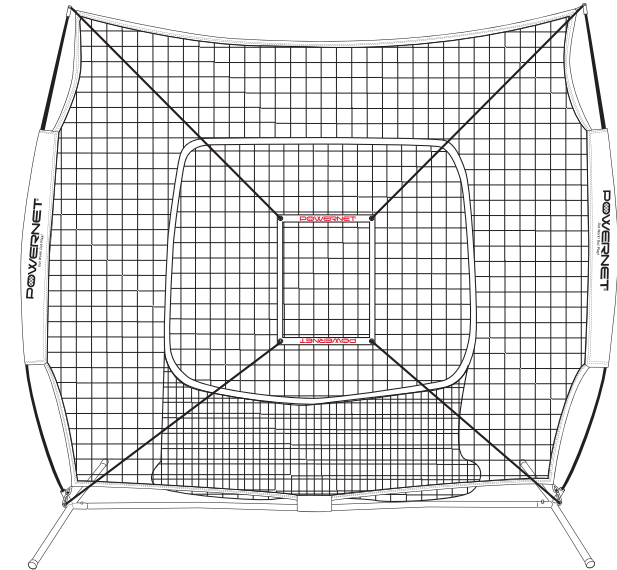

## 7x7 STRIKE ZONE

Strike zone only. Net sold separately.

**Model 1006**