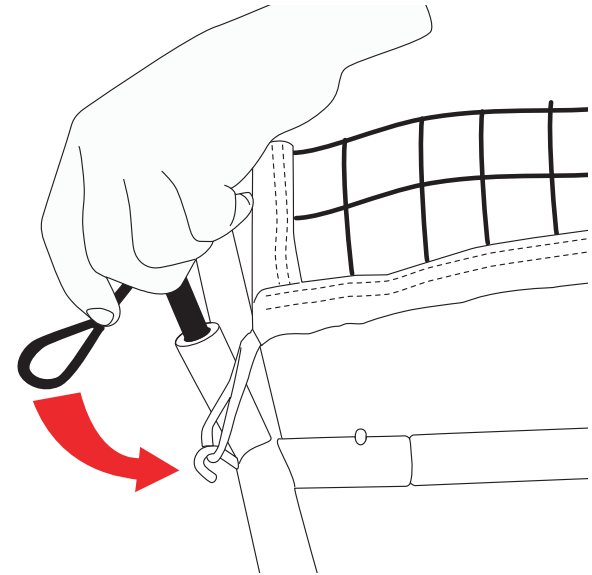

FOR VIDEO INSTRUCTIONS VISIT: **POWERNET**

The top half of the strike zone is the half with the adjusting straps (shown in circles below).

**2** Attach the opposite ends to the hooks on the bottom frame side legs.

**1** Attach the ends of the strike zone with the adjusting straps to the top silver metal notches on each pole.

**3** To lower or raise the strike zone, adjust the top straps by sliding them up or down.