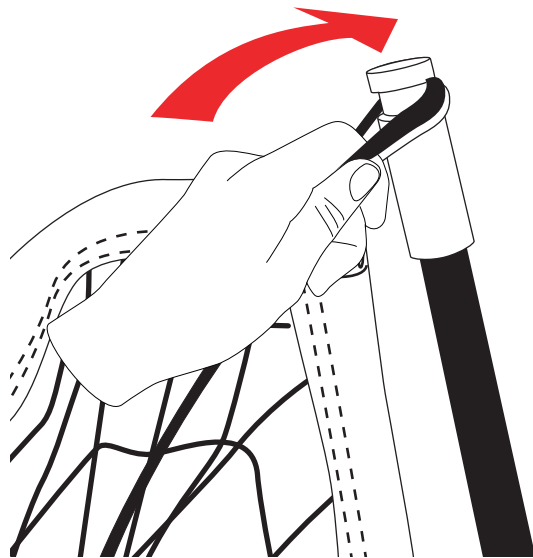

FOR VIDEO INSTRUCTIONS VISIT: **POWERNET**

The top half of the strike zone is the half with the adjusting straps (shown in circles below).

**2** Attach the opposite ends to the hooks on the bottom frame side legs.

**1** Attach the ends of the strike zone with the adjusting straps to the top silver metal notches on each pole.

**3** To lower or raise the strike zone, adjust the top straps by sliding them up or down.