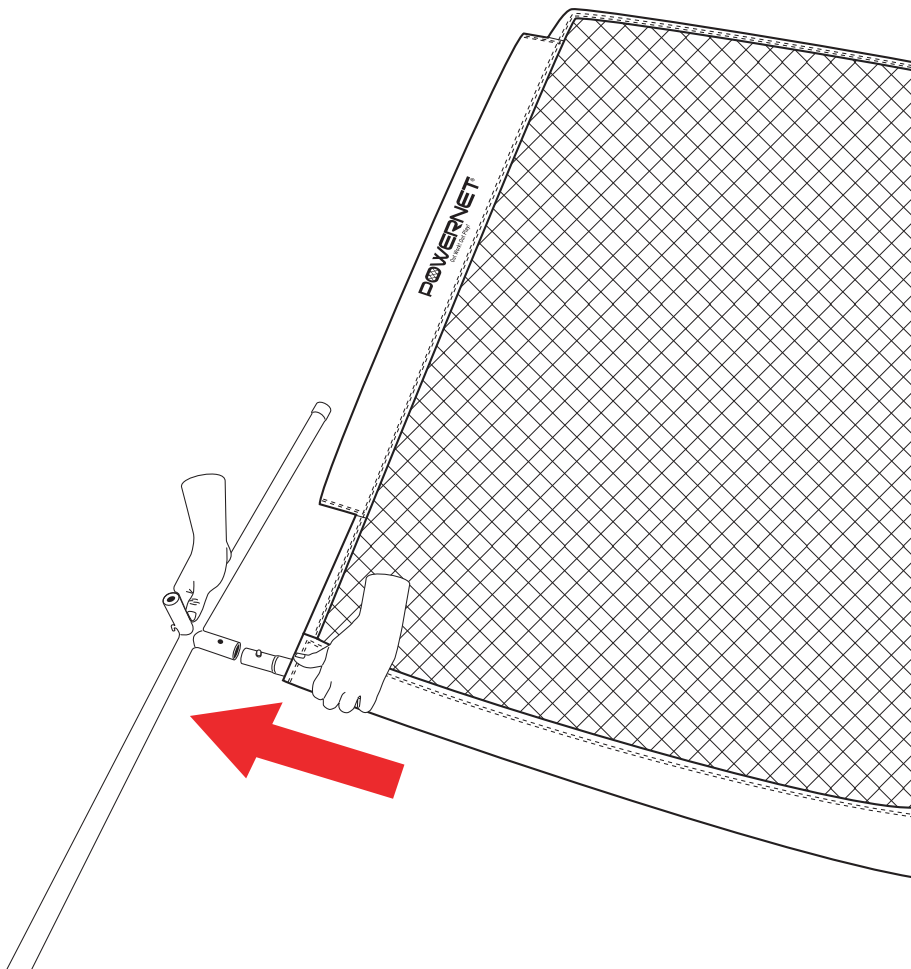

## PARTS LIST

(1) NET

(1) CENTER POLE

(1) CARRY BAG

(2) UPPER POLE

(2) LOWER POLE

(2) SIDE LEG

**1** Insert the **Center Pole** into a **Side Leg**.

2

Slide the **Center Pole** through the bottom **Net** sleeve.

3

Connect the **Center Pole** to the other **Side Leg**.

4a

Insert an **Upper Pole** into a **Lower Pole**.

4b

Slide connected **Poles** through a **Net** sleeve.

4c

Insert connected **Poles** into the pole holder on **Side Leg**. Repeat steps 4a -4c on opposite side.

5

Attach white loop at top of **Net** to silver notch located on **Upper Pole**. Repeat on opposite side.