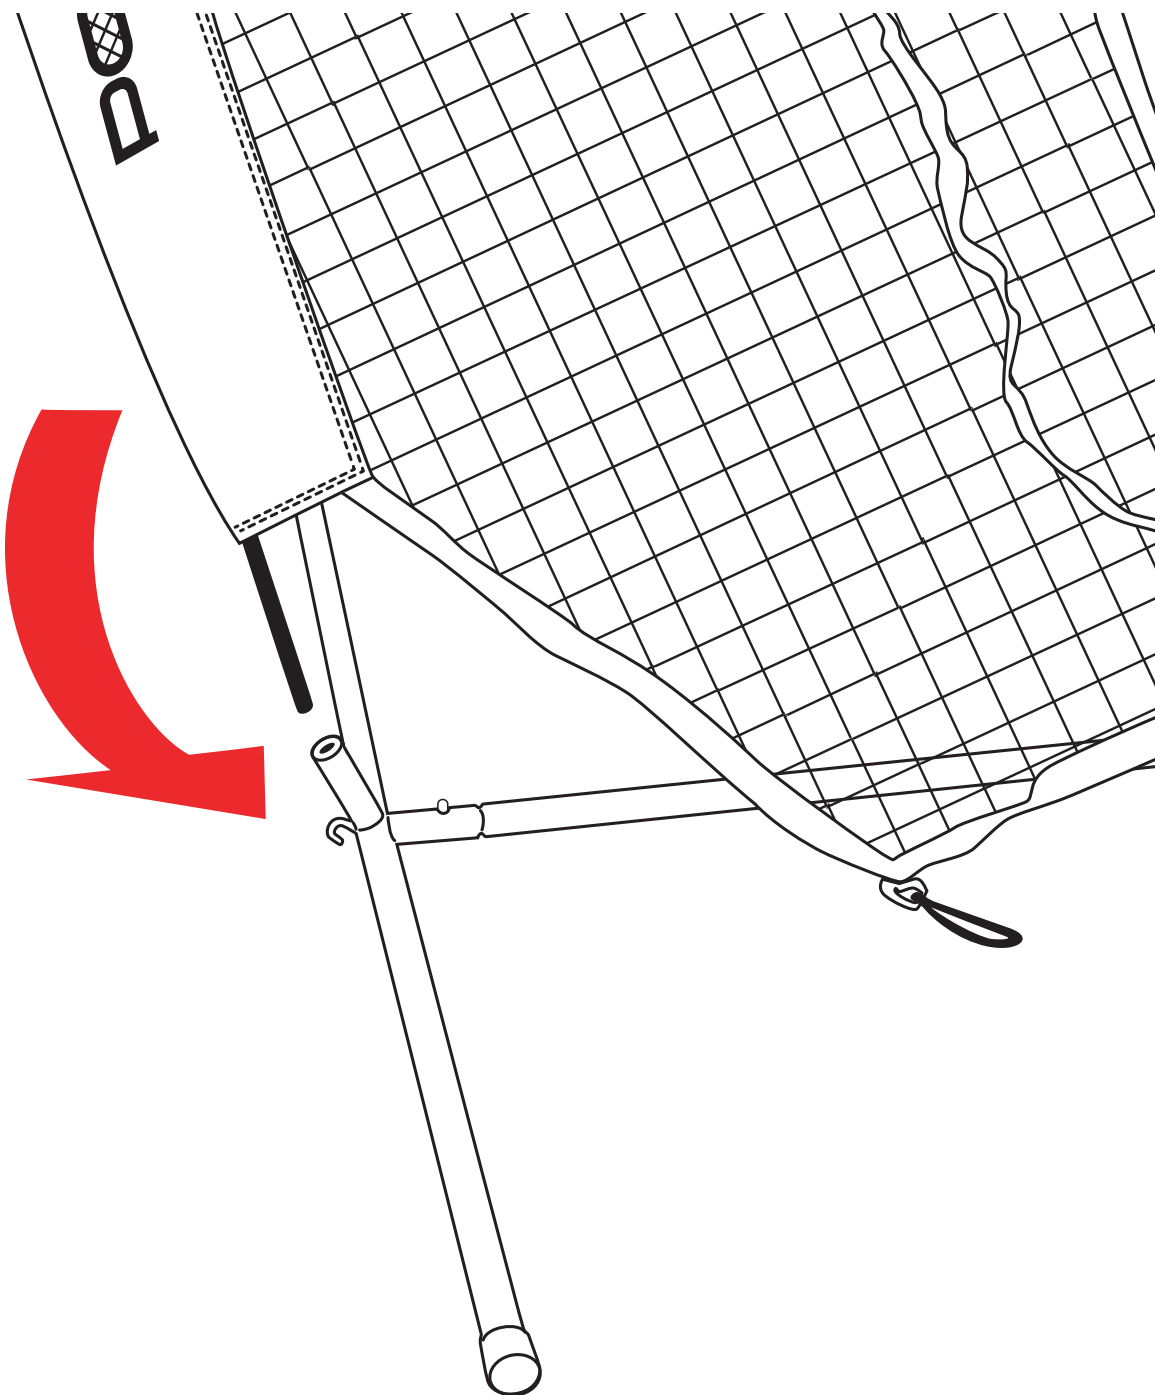

## PARTS LIST

(1) NET

(1) CENTER POLE

(1) CARRY BAG

(2) UPPER POLE

(2) LOWER POLE

(2) SIDE LEG

**1** Insert the **Center Pole** into a **Side Leg**.

2

Slide the **Center Pole** through the bottom **Net** sleeve.

3

Connect the **Center Pole** to the other **Side Leg**.

4a

Insert an **Upper Pole** into a **Lower Pole**.

4b

Slide connected **Poles** through a **Net** sleeve.

4c

Insert connected **Poles** into the pole holder on **Side Leg**. Repeat steps 4a -4c on opposite side.

5

Attach white loop at top of **Net** to silver notch located on **Upper Pole**. Repeat on opposite side.