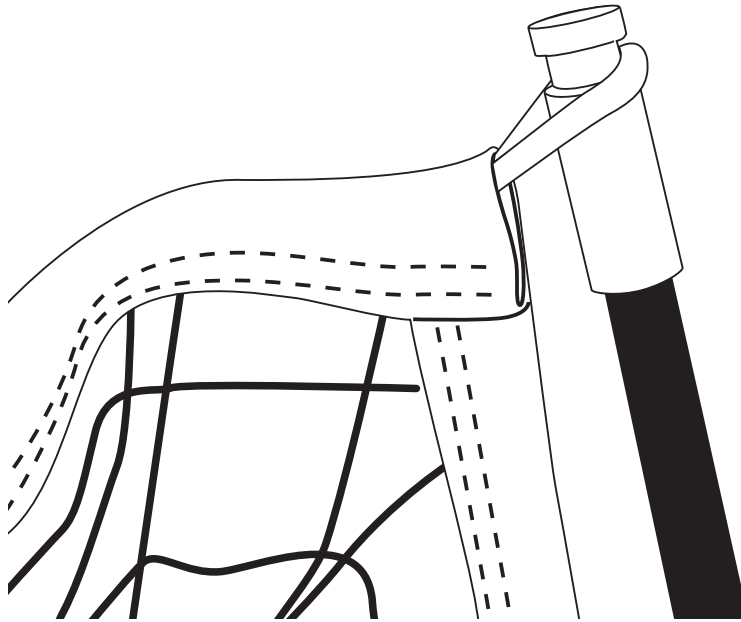

## PARTS LIST

(1) NET

(1) CENTER POLE

(1) CARRY BAG

(2) UPPER POLE

(2) LOWER POLE

(2) SIDE LEG

**1** Insert the **Center Pole** into a **Side Leg**.

2

Slide the **Center Pole** through the bottom **Net** sleeve.

3

Connect the **Center Pole** to the other **Side Leg**.

4a

Insert an **Upper Pole** into a **Lower Pole**.

4b

Slide connected **Poles** through a **Net** sleeve.

4c

Insert connected **Poles** into the pole holder on **Side Leg**. Repeat steps 4a -4c on opposite side.

5

Attach white loop at top of **Net** to silver notch located on **Upper Pole**. Repeat on opposite side.