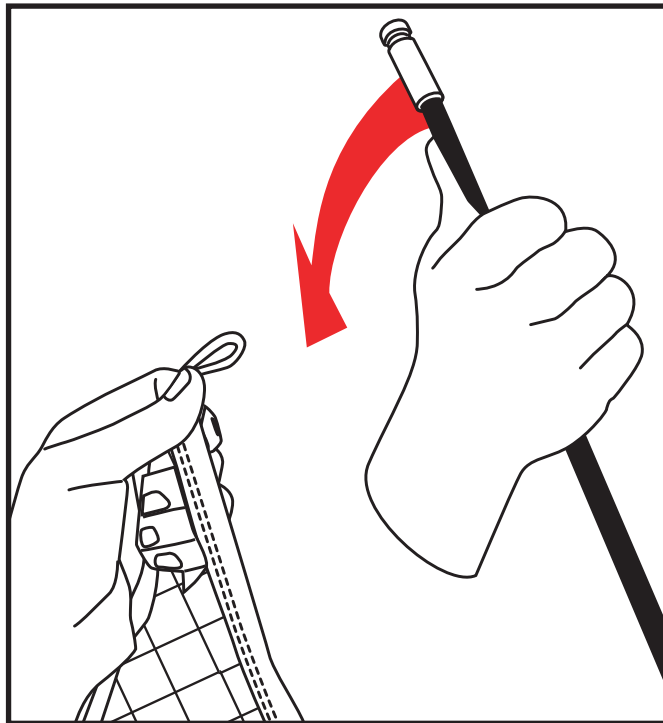

NOTE: You may bend the **Upper Pole** inward to make this step easier.