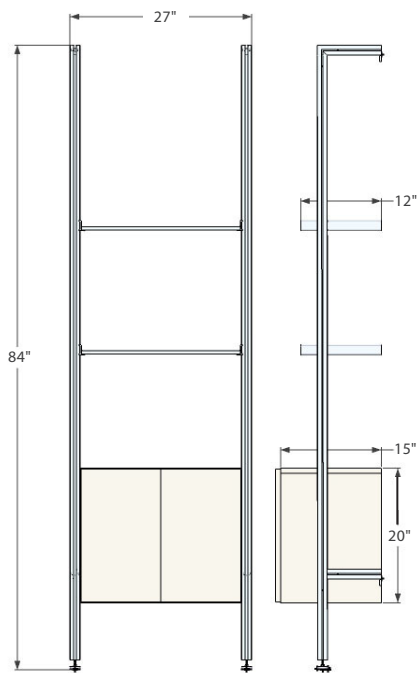

materials

Poles and shelves made of extruded aluminum and powder coated when color is specified.

dimensions

27"W X 93"H X 12"D

load capacity

100 lbs per Shelf

shelves	cabinet fronts	hardware	sku
satin	white	satin	RAD27BAS-SWH
satin	maple	satin	RAD27BAS-SMA
satin	walnut	satin	RAD27BAS-SWA
satin	black	satin	RAD27BAS-SBL
white	white	satin	RAD27BAS-WWH
white	maple	satin	RAD27BAS-WMA
white	walnut	satin	RAD27BAS-WWA
white	black	satin	RAD27BAS-WBL
black	black	satin	RAD27BAS-BBL