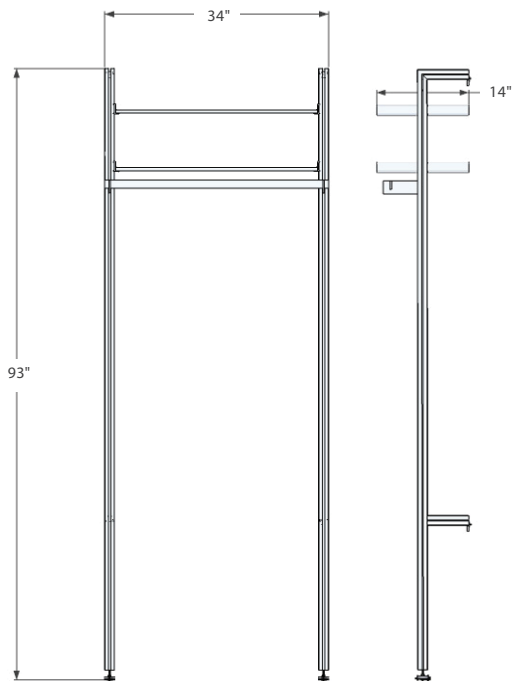

closet shelving

CLT series

CLT34SH

34" wide single hang pole mounted closet
Satin Anodized Aluminum Poles with Satin anodized adjustable aluminum shelves. Single unit mounts with four screws to any wall.
Add more units to fill an entire closet.

applications

Home: office, storage, closet, audio visual
Commercial: schools, hospitals, offices, retail stores, businesses and more.

materials

Poles and shelves are made of extruded anodized aluminum and can be custom powder coated.

dimensions

34"W X 93"H X 14"D

load capacity

100 lbs per Shelf

shelves	hardware	sku
satin	satin	CLT34SH-SS

aluminum colors

designed in california. shipped worldwide.

To place an order, visit modernshelving.com or contact us by phone at 1.877.477.5487
For trade inquires or product questions please email sales@modernshelving.com.