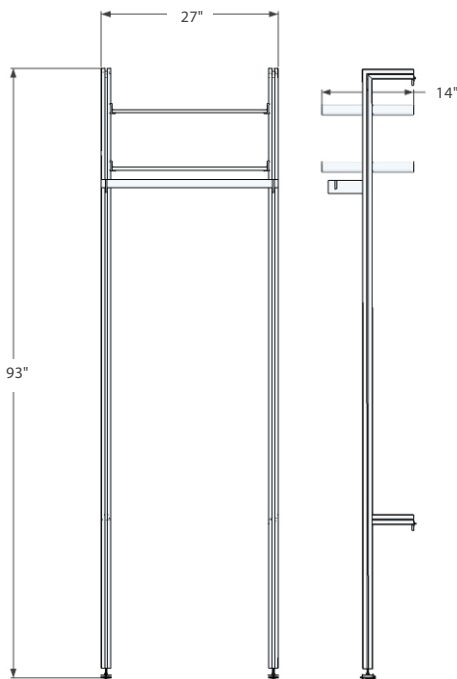

closet shelving

CLT series

CLT27SH

27" wide single hang pole mounted closet
Satin Anodized Aluminum Poles with Satin anodized adjustable aluminum shelves. Single unit mounts with four screws to any wall.
Add more units to fill an entire closet.

dimensions

27"W X 93"H X 14"D

load capacity

100 lbs per Shelf

shelves	hardware	sku
satin	satin	CLT27SH-SS

aluminum colors

designed in california. shipped worldwide.

To place an order, visit modernshelving.com or contact us by phone at 1.877.477.5487
For trade inquires or product questions please email sales@modernshelving.com.