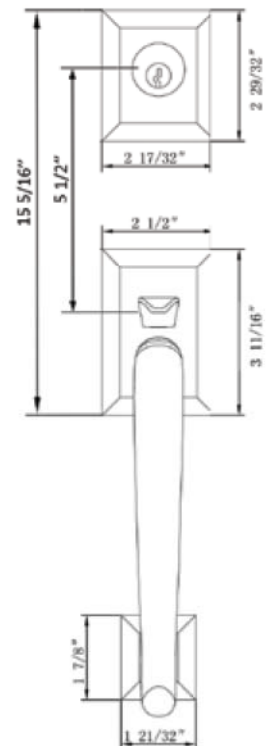

Function	Finish	CTN Qty	Item No.	List Price
Single Cylinder	Oil Rubbed Bronze (US10B)	—	BV913002939R	$389.34
Single Cylinder	Satin Nickel (US15)	—	BV913001939R	$389.34
Single Cylinder	Black (US19)	—	BV913004939R	$389.34
Single Cylinder	Chrome (US26)	—	BV913003939R	$389.34