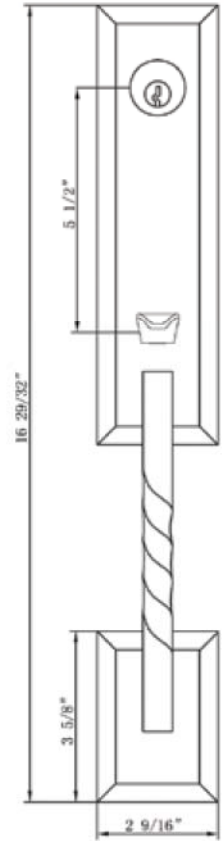

# Bravura. HANDLESETS

**915** Handleset with  
**615** Interior Plate and  
**906** Interior Knob

Function	Finish	CTN Qty	Item No.	List Price
Single Cylinder	Oil Rubbed Bronze (US10B)	—	BV915002906R	\$454.23
Single Cylinder	Satin Nickel (US15)	—	BV915001906R	\$454.23
Single Cylinder	Black (US19)	—	BV915005906R	\$454.23
Single Cylinder	Chrome (US26)	—	BV915003906R	\$454.23