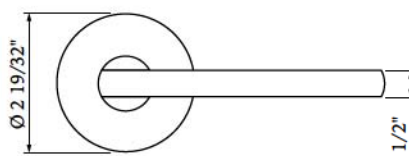

Function	Finish	CTN Qty	Item No.	List Price
Privacy	Satin Nickel (US15)	12	BV333611	$124.37
	Oil Rubbed Bronze (US10B)	12	BV333612	$124.57
	Black (US19)	12	BV333614	$124.57
Passage	Satin Nickel (US15)	12	BV333601	$124.37
	Oil Rubbed Bronze (US10B)	12	BV333602	$124.57
	Black (US19)	12	BV333604	$124.57
Dummy	Black (US19)	12	BV333624	$58.00
	Satin Nickel (US15)	12	BV333621	$58.00
	Oil Rubbed Bronze (US10B)	12	BV333622	$58.00