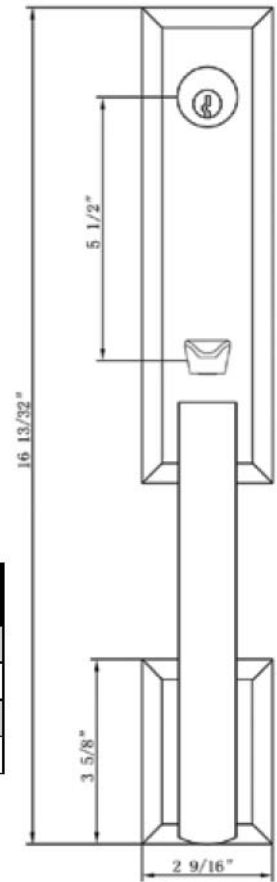

# Bravura. HANDLESETS

**971** Handleset with  
**615** Interior Plate and  
**906** Interior Knob

Function	Finish	CTN Qty	Item No.	List Price
Single Cylinder	Oil Rubbed Bronze (US10B)	—	BV971002906R	\$402.32
Single Cylinder	Satin Nickel (US15)	—	BV971001906R	\$402.32
Single Cylinder	Black (US19)	—	BV971005906R	\$402.32
Single Cylinder	Chrome (US26)	—	BV971003906R	\$402.32