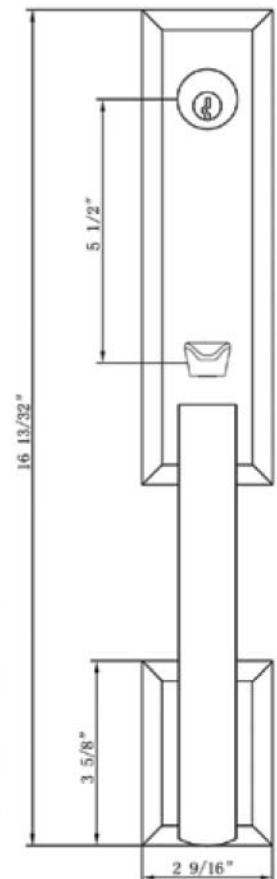

Function	Finish	CTN Qty	Item No.	List Price
Single Cylinder	Oil Rubbed Bronze (US10B)	—	BV971002939R	$402.32
Single Cylinder	Satin Nickel (US15)	—	BV971001939R	$402.32
Single Cylinder	Black (US19)	—	BV971005939R	$402.32
Single Cylinder	Chrome (US26)	—	BV971003939R	$402.32