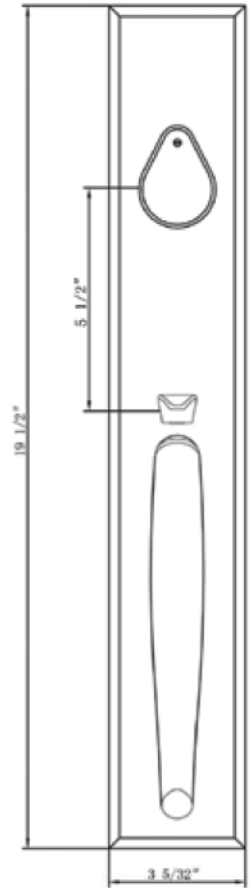

Function	Finish	CTN Qty	Item No.	List Price
Single Cylinder	Oil Rubbed Bronze (US10B)	—	BV980001906R	$584.01
Single Cylinder	Satin Nickel (US15)	—	BV980000906R	$584.01
Single Cylinder	Black (US19)	—	BV980005906R	$584.01
Single Cylinder	Chrome (US26)	—	BV980003906R	$584.01

980G-1 Handleset with
615 Interior Plate and
939 Interior Lever

Function	Finish	CTN Qty	Item No.	List Price
Single Cylinder	Oil Rubbed Bronze (US10B)	—	BV980001939R	$584.01
Single Cylinder	Satin Nickel (US15)	—	BV980000939R	$584.01
Single Cylinder	Black (US19)	—	BV980005939R	$584.01
Single Cylinder	Chrome (US26)	—	BV980003939R	$584.01