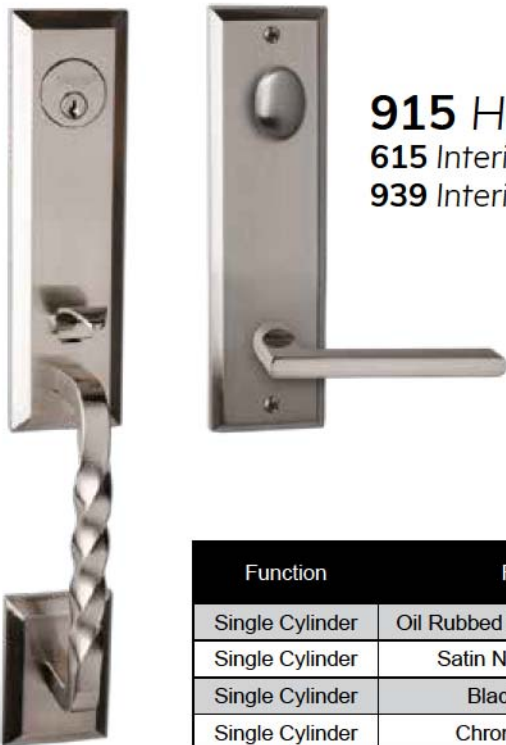

**913** Handleset with  
**615** Interior Plate and  
**939** Interior Lever

Function	Finish	CTN Qty	Item No.	List Price
Single Cylinder	Oil Rubbed Bronze (US10B)	—	BV913002939R	\$389.34
Single Cylinder	Satin Nickel (US15)	—	BV913001939R	\$389.34
Single Cylinder	Black (US19)	—	BV913004939R	\$389.34
Single Cylinder	Chrome (US26)	—	BV913003939R	\$389.34

# Bravura. HANDLESETS

**915** Handleset with  
**615** Interior Plate and  
**906** Interior Knob

Function	Finish	CTN Qty	Item No.	List Price
Single Cylinder	Oil Rubbed Bronze (US10B)	—	BV915002906R	\$454.23
Single Cylinder	Satin Nickel (US15)	—	BV915001906R	\$454.23
Single Cylinder	Black (US19)	—	BV915005906R	\$454.23
Single Cylinder	Chrome (US26)	—	BV915003906R	\$454.23