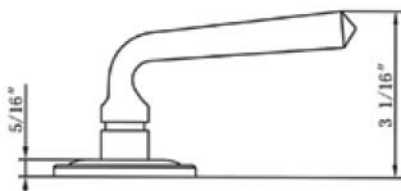

Function	Finish	CTN Qty	Item No.	List Price
Privacy	Oil Rubbed Bronze (US10B)	12	BV334012	$99.50
	Satin Nickel (US15)	12	BV334011	$99.50
	Black (US19)	12	BV334014	$99.50
Passage	Satin Nickel (US15)	12	BV334001	$99.50
	Oil Rubbed Bronze (US10B)	12	BV334002	$99.50
	Black (US19)	12	BV334004	$99.50
Dummy	Satin Nickel (US15)	12	BV334021	$58.00
	Oil Rubbed Bronze (US10B)	12	BV334022	$58.00
	Black (US19)	12	BV334024	$58.00