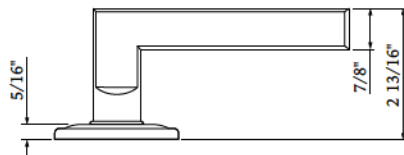

Bravura. LEVERS

Specifications: ANSI Rated Grade 2 (Products in this series are not custom build)

Door Prep	Deadbolt cross bore: 2-1/8" Cross bore: 2-1/8" Edge bore: 1" Latch Face: 1" x 2-1/4"	Latches	2-3/8" Standard and 2-3/4" Optional Faceplate: 1" x 2-1/4" round corner Bolt: 1/2" Solid Brass throw Drive-in or UL Available
Backset	2-3/8" Standard and 2-3/4" Optional	Strikes	Full lip round corner (9103) and square
Door Thickness	1-3/8" ~ 2", 2-1/4" & 2-1/2" Extension Kits Available	Cylinder	SC4 6-Pin standard. KW1 5-Pin Optional Handlesets packed KD

SOLID ZINC (300 SERIES)

333B LEVER

Shown in Satin Nickel

Function	Finish	CTN Qty	Item No.	List Price
Privacy	Satin Nickel (US15)	12	BV333011	$99.50
	Oil Rubbed Bronze (US10B)	12	BV333012	$99.50
	Black (US19)	12	BV333014	$99.50
Passage	Satin Nickel (US15)	12	BV333001	$99.50
	Oil Rubbed Bronze (US10B)	12	BV333002	$99.50
	Black (US19)	12	BV333004	$99.50
Dummy	Satin Nickel (US15)	12	BV333021	$58.00
	Oil Rubbed Bronze (US10B)	12	BV333022	$58.00
	Black (US19)	12	BV333024	$58.00

334SB LEVER

Shown in Satin Nickel

Function	Finish	CTN Qty	Item No.	List Price
Privacy	Oil Rubbed Bronze (US10B)	12	BV334012	$99.50
	Satin Nickel (US15)	12	BV334011	$99.50
	Black (US19)	12	BV334014	$99.50
Passage	Satin Nickel (US15)	12	BV334001	$99.50
	Oil Rubbed Bronze (US10B)	12	BV334002	$99.50
	Black (US19)	12	BV334004	$99.50
Dummy	Satin Nickel (US15)	12	BV334021	$58.00
	Oil Rubbed Bronze (US10B)	12	BV334022	$58.00
	Black (US19)	12	BV334024	$58.00