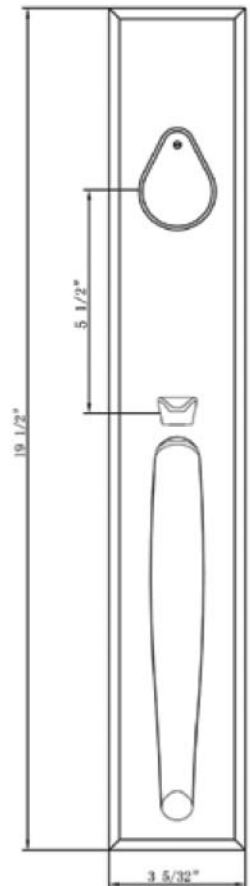

Bravura. HANDLESETS

Function	Finish	CTN Qty	Item No.	List Price
Single Cylinder	Oil Rubbed Bronze (US10B)	—	BV980001906R	$584.01
Single Cylinder	Satin Nickel (US15)	—	BV980000906R	$584.01
Single Cylinder	Black (US19)	—	BV980005906R	$584.01
Single Cylinder	Chrome (US26)	—	BV980003906R	$584.01

Function	Finish	CTN Qty	Item No.	List Price
Single Cylinder	Oil Rubbed Bronze (US10B)	—	BV980001939R	$584.01
Single Cylinder	Satin Nickel (US15)	—	BV980000939R	$584.01
Single Cylinder	Black (US19)	—	BV980005939R	$584.01
Single Cylinder	Chrome (US26)	—	BV980003939R	$584.01