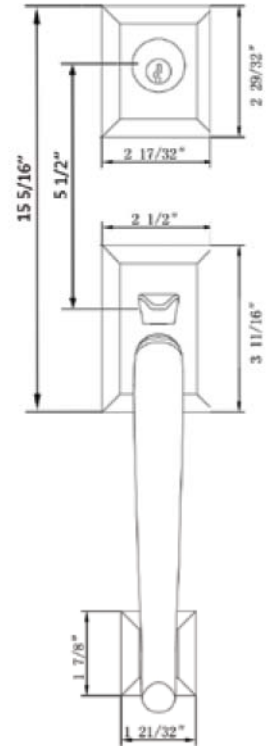

Function	Finish	CTN Qty	Item No.	List Price
Single Cylinder	Oil Rubbed Bronze (US10B)	—	BV913002906R	$389.34
Single Cylinder	Satin Nickel (US15)	—	BV913001906R	$389.34
Single Cylinder	Black (US19)	—	BV913004906R	$389.34
Single Cylinder	Chrome (US26)	—	BV913003906R	$389.34