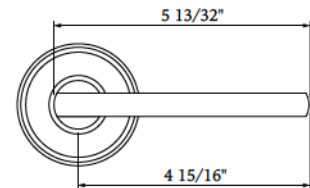

Bravura. LEVERS

Specifications: ANSI Rated Grade 2 (Products in this series are not custom build)

Door Prep	Deadbolt cross bore: 2-1/8" Cross bore: 2-1/8" Edge bore: 1" Latch Face: 1" x 2-1/4"	Latches	2-3/8" Standard and 2-3/4" Optional Faceplate: 1" x 2-1/4" round corner Bolt: 1/2" Solid Brass throw Drive-in or UL Available
Backset	2-3/8" Standard and 2-3/4" Optional	Strikes	Full lip round corner (9103) and square
Door Thickness	1-3/8" ~ 2", 2-1/4" & 2-1/2" Extension Kits Available	Cylinder	SC4 6-Pin standard. KW1 5-Pin Optional Handlesets packed KD

SOLID ZINC (300 SERIES)

333B LEVER

Shown in Satin Nickel

Function	Finish	CTN Qty	Item No.	List Price
Privacy	Satin Nickel (US15)	12	BV333011	$99.50
	Oil Rubbed Bronze (US10B)	12	BV333012	$99.50
	Black (US19)	12	BV333014	$99.50
Passage	Satin Nickel (US15)	12	BV333001	$99.50
	Oil Rubbed Bronze (US10B)	12	BV333002	$99.50
	Black (US19)	12	BV333004	$99.50
Dummy	Satin Nickel (US15)	12	BV333021	$58.00
	Oil Rubbed Bronze (US10B)	12	BV333022	$58.00
	Black (US19)	12	BV333024	$58.00

334SB LEVER

Shown in Satin Nickel

Function	Finish	CTN Qty	Item No.	List Price
Privacy	Oil Rubbed Bronze (US10B)	12	BV334012	$99.50
	Satin Nickel (US15)	12	BV334011	$99.50
	Black (US19)	12	BV334014	$99.50
Passage	Satin Nickel (US15)	12	BV334001	$99.50
	Oil Rubbed Bronze (US10B)	12	BV334002	$99.50
	Black (US19)	12	BV334004	$99.50
Dummy	Satin Nickel (US15)	12	BV334021	$58.00
	Oil Rubbed Bronze (US10B)	12	BV334022	$58.00
	Black (US19)	12	BV334024	$58.00