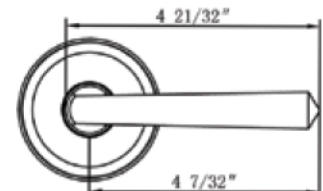

Function	Finish	CTN Qty	Item No.	List Price
Privacy	Oil Rubbed Bronze (US10B)	12	BV334012	$99.50
	Satin Nickel (US15)	12	BV334011	$99.50
	Black (US19)	12	BV334014	$99.50
Passage	Satin Nickel (US15)	12	BV334001	$99.50
	Oil Rubbed Bronze (US10B)	12	BV334002	$99.50
	Black (US19)	12	BV334004	$99.50
Dummy	Satin Nickel (US15)	12	BV334021	$58.00
	Oil Rubbed Bronze (US10B)	12	BV334022	$58.00
	Black (US19)	12	BV334024	$58.00