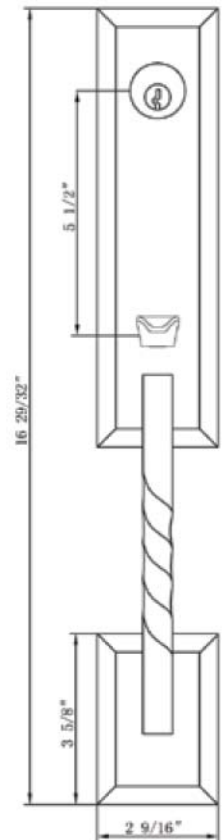

Bravura. HANDLESETS

Function	Finish	CTN Qty	Item No.	List Price
Single Cylinder	Oil Rubbed Bronze (US10B)	—	BV915002906R	$454.23
Single Cylinder	Satin Nickel (US15)	—	BV915001906R	$454.23
Single Cylinder	Black (US19)	—	BV915005906R	$454.23
Single Cylinder	Chrome (US26)	—	BV915003906R	$454.23

Function	Finish	CTN Qty	Item No.	List Price
Single Cylinder	Oil Rubbed Bronze (US10B)	—	BV915002906R	$454.23
Single Cylinder	Satin Nickel (US15)	—	BV915001906R	$454.23
Single Cylinder	Black (US19)	—	BV915005906R	$454.23
Single Cylinder	Chrome (US26)	—	BV915003906R	$454.23