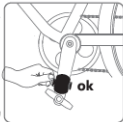

5. INSTALLATION

Attach the Flat Rubber Mat onto the back of the SunnyFit Bike Cadence then secure with Small Band or Plastic Cable Tie onto the pedal crank.

1

2

3

4

6. APP CONNECT INSTRUCTION

- 6.1 Scan the below QR code to download the SunnyFit APP.
- 6.2 You can also download the SunnyFit APP from the App Store or Google Play Store.