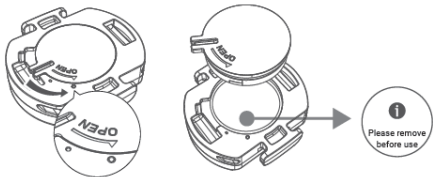

2. PRODUCT ACCESSORIES

SunnyFit Bike
Cadence

Rubber Mat
(Flat, Curved)

Band
(Large, Small)

Plastic Cable
Tie 6 pcs

User Manual

3. BASIC PARAMETERS

Product Size:	1.65 x 1.57 x 0.43 inches
Net Weight:	0.03 lbs
Battery type:	CR2032 220 mAh
Battery Life:	240 Hrs (based on 1 hour/day)
Color:	Black
COMM:	ANT+/785 inches BLE+/1181 inches
Water Rating:	IP67
Outer Case:	ABS

4.1 Turn the battery cover counter-clockwise toward big circle to open it. Please remove the insulating sheet before using it, then put the battery cover back and turn clockwise toward small circle to lock it.