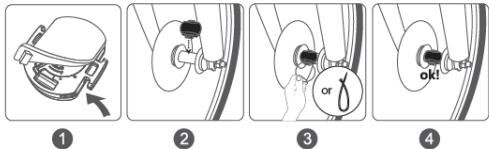

SunnyFit Bike Cadence

Type: Indoor Bike

Model: CB110

Choose Your Bike

Please Choose Sunny Bike Model...

OUTDOOR BIKE

Select

NOTE: If you select the "OUTDOOR BIKE" on the SunnyFit APP, the SunnyFit Bike Cadence would change to Speed mode. Please remove the SunnyFit Bike Cadence from the pedal crank. Attach the Curved Rubber Mat onto the back of the SunnyFit Bike Cadence, then secure the SunnyFit Bike Cadence with Large Band or Plastic Cable Tie onto the flywheel axle.