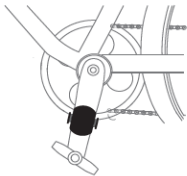

6.3 Rotate the pedal crank and search for the SunnyFit Bike Cadence using ANT+ or Bluetooth device. Follow the steps on the SunnyFit APP choose the bike accordingly.