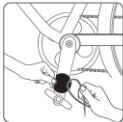

5. INSTALLATION

Attach the Flat Rubber Mat onto the back of the SunnyFit Bike Cadence then secure with Small Band or Plastic Cable Tie onto the pedal crank.

1

2

3

4

6. APP CONNECT INSTRUCTION

- 6.1 Scan the below QR code to download the SunnyFit APP.
- 6.2 You can also download the SunnyFit APP from the App Store or Google Play Store.