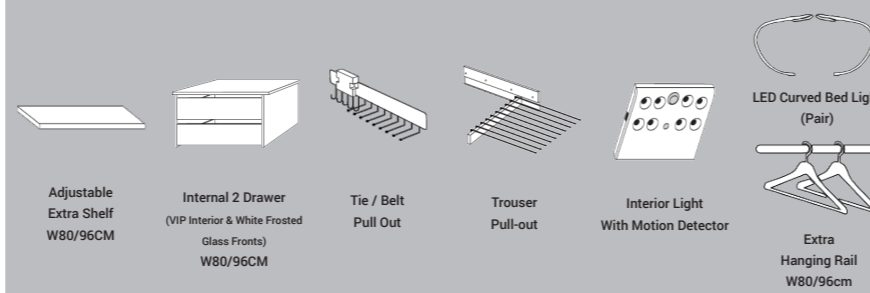

FRAME COLOUR

FRONT COLOUR

BED FRAME COLOURS

ACCESSORIES

CHEST OF DRAWERS (Matt or Glass Fronts Availa-)

CAIRO (A) COMPLETE CORNER MIRROR WALK IN OVERBED PACKAGE WITH BED & BED BOX

CAIRO (B) COMPLETE CORNER MIRROR WALK IN OVERBED PACKAGE WITH BED BOX

CAIRO (C) COMPLETE SINGLE MIRROR CORNER UNIT WITH OVERBED PACKAGE INCLUDING BED & BED BOX

CAIRO (D) COMPLETE SINGLE MIRROR CORNER UNIT WITH OVERBED PACKAGE & BED BOX