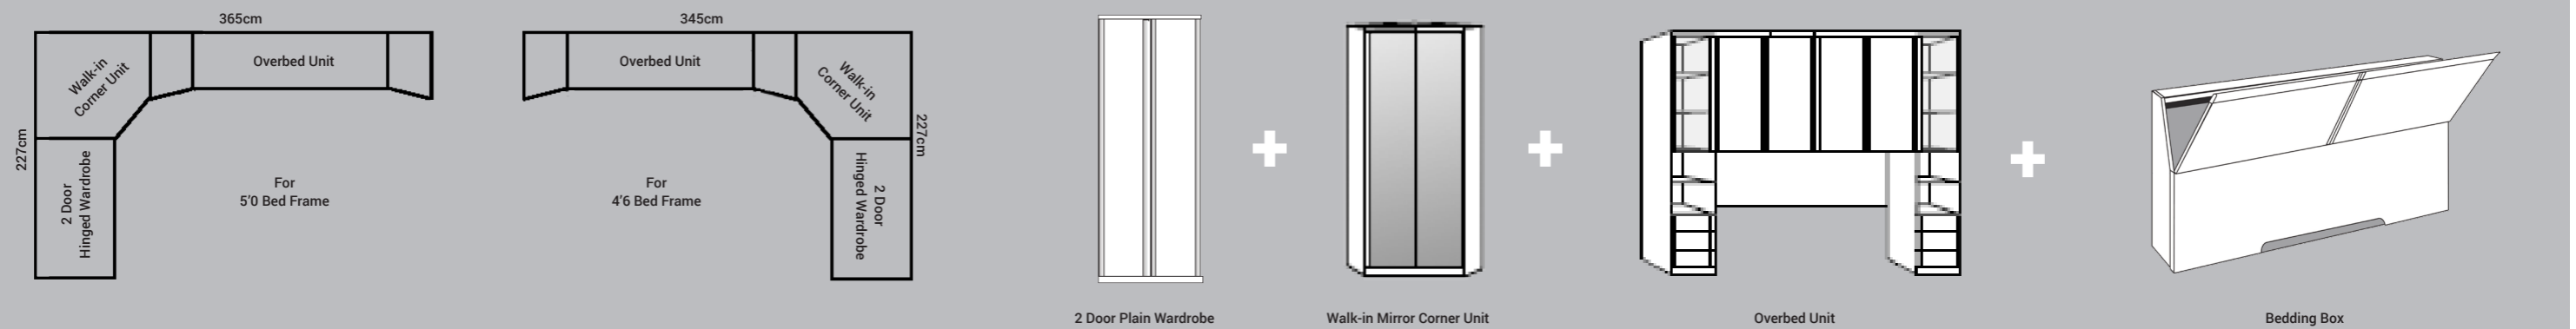

FRAME COLOUR

FRONT COLOUR

BED FRAME COLOURS

ACCESSORIES

CHEST OF DRAWERS (Matt or Glass Fronts Availa-)

CAIRO (A) COMPLETE CORNER MIRROR WALK IN OVERBED PACKAGE WITH BED & BED BOX

CAIRO (B) COMPLETE CORNER MIRROR WALK IN OVERBED PACKAGE WITH BED BOX

CAIRO (C) COMPLETE SINGLE MIRROR CORNER UNIT WITH OVERBED PACKAGE INCLUDING BED & BED BOX

CAIRO (D) COMPLETE SINGLE MIRROR CORNER UNIT WITH OVERBED PACKAGE & BED BOX