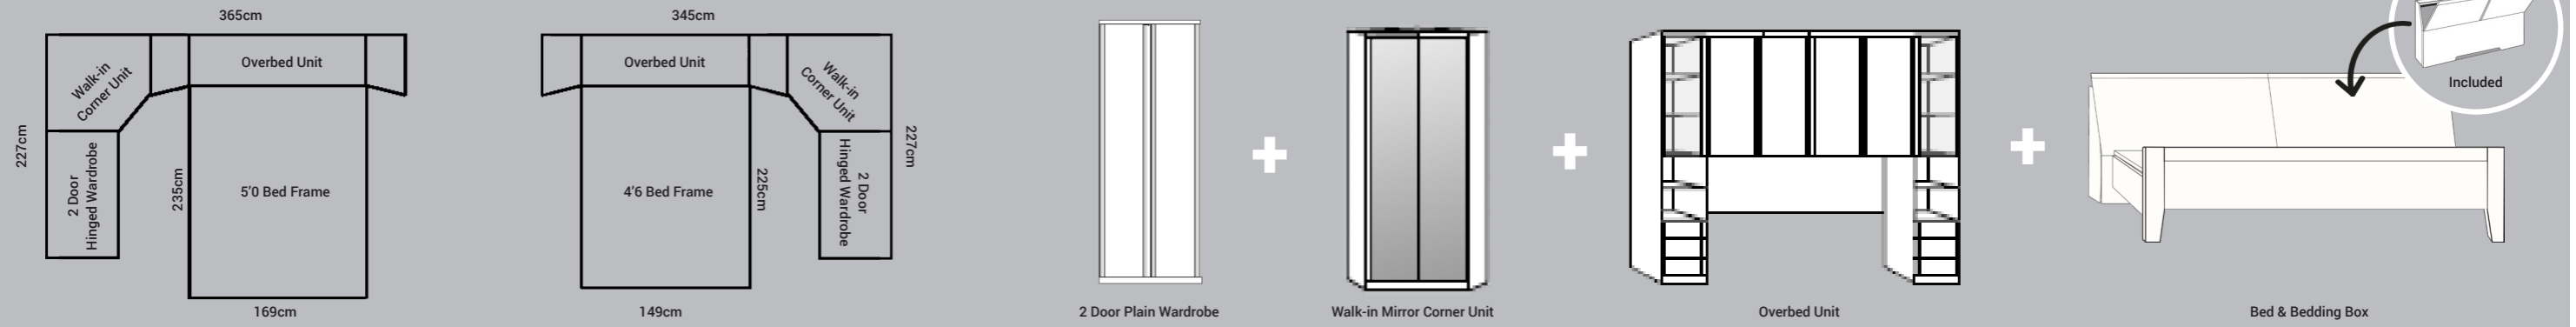

SLIDING WARDROBES (Dimensions exclude outer-frame +W10 +H4cm)

2 Door Sliding Wardrobe
(Matt all over)
H217 W200 D67cm

2 Door Sliding Wardrobe
(Matt and mirror)
H217 W200 D67cm

2 Door Sliding Wardrobe
(glass all over)
H217 W200 D67cm

FRAME COLOUR

FRONT COLOUR

BED FRAME COLOURS

ACCESSORIES

CHEST OF DRAWERS (Matt or Glass Fronts Availa-)

CAIRO (A) COMPLETE CORNER MIRROR WALK IN OVERBED PACKAGE WITH BED & BED BOX

CAIRO (B) COMPLETE CORNER MIRROR WALK IN OVERBED PACKAGE WITH BED BOX

CAIRO (C) COMPLETE SINGLE MIRROR CORNER UNIT WITH OVERBED PACKAGE INCLUDING BED & BED BOX

CAIRO (D) COMPLETE SINGLE MIRROR CORNER UNIT WITH OVERBED PACKAGE & BED BOX