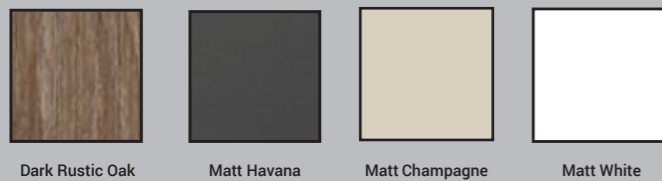

FRAME COLOUR

FRONT COLOUR

BED FRAME COLOURS

ACCESSORIES

CHEST OF DRAWERS (Matt or Glass Fronts Availa-)

CAIRO (A) COMPLETE CORNER MIRROR WALK IN OVERBED PACKAGE WITH BED & BED BOX

CAIRO (B) COMPLETE CORNER MIRROR WALK IN OVERBED PACKAGE WITH BED BOX