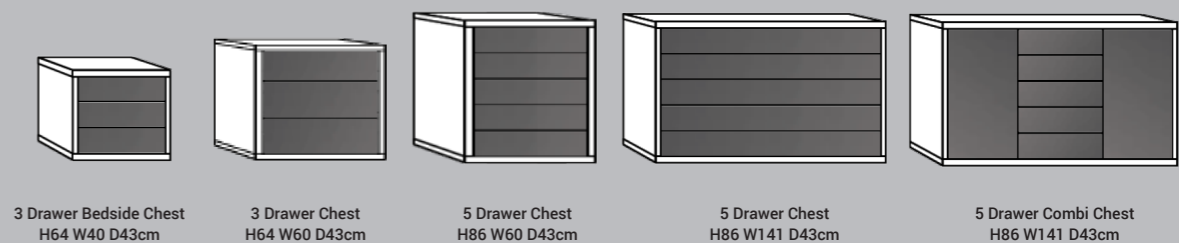

SLIDING WARDROBES (Dimensions exclude outer-frame +W10 +H4cm)

2 Door Sliding Wardrobe
(Matt all over)
H217 W200 D67cm

2 Door Sliding Wardrobe
(Matt and mirror)
H217 W200 D67cm

2 Door Sliding Wardrobe
(glass all over)
H217 W200 D67cm

FRAME COLOUR

FRONT COLOUR

BED FRAME COLOURS

ACCESSORIES

CHEST OF DRAWERS (Matt or Glass Fronts Availa-)

CAIRO (A) COMPLETE CORNER MIRROR WALK IN OVERBED PACKAGE WITH BED & BED BOX

CAIRO (B) COMPLETE CORNER MIRROR WALK IN OVERBED PACKAGE WITH BED BOX

CAIRO (C) COMPLETE SINGLE MIRROR CORNER UNIT WITH OVERBED PACKAGE INCLUDING BED & BED BOX

CAIRO (D) COMPLETE SINGLE MIRROR CORNER UNIT WITH OVERBED PACKAGE & BED BOX