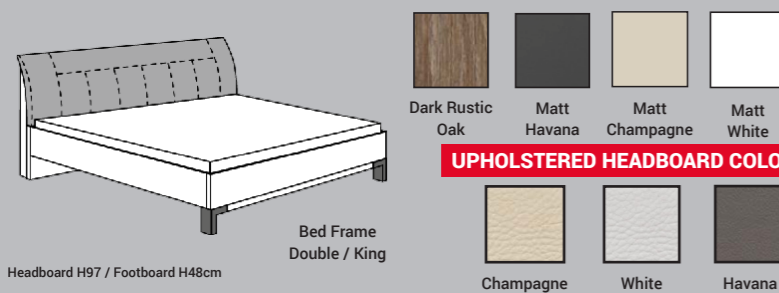

FRAME COLOUR

FRONT COLOUR

BED FRAME COLOURS

ACCESSORIES

CHEST OF DRAWERS (Matt or Glass Fronts Availa-)

CAIRO (A) COMPLETE CORNER MIRROR WALK IN OVERBED PACKAGE WITH BED & BED BOX

CAIRO (B) COMPLETE CORNER MIRROR WALK IN OVERBED PACKAGE WITH BED BOX