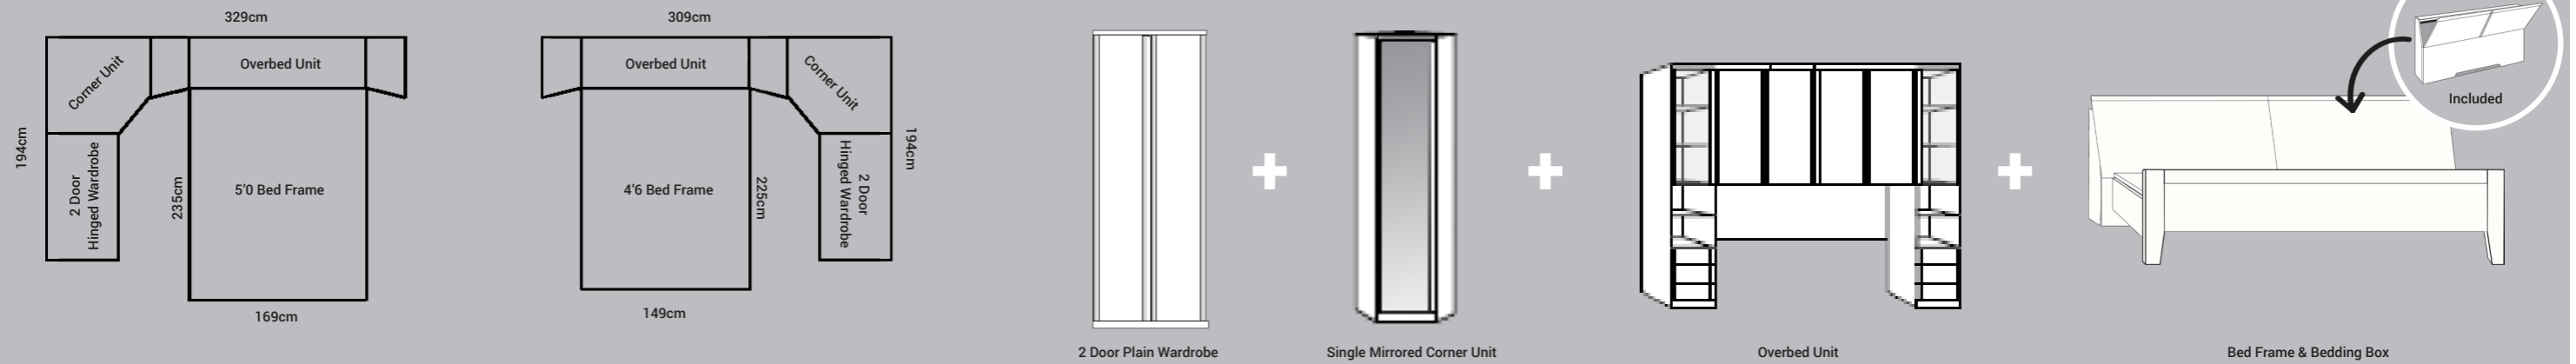

SLIDING WARDROBES (Dimensions exclude outer-frame +W10 +H4cm)

2 Door Sliding Wardrobe
(Matt all over)
H217 W200 D67cm

2 Door Sliding Wardrobe
(Matt and mirror)
H217 W200 D67cm

2 Door Sliding Wardrobe
(glass all over)
H217 W200 D67cm

FRAME COLOUR

FRONT COLOUR

BED FRAME COLOURS

ACCESSORIES

CHEST OF DRAWERS (Matt or Glass Fronts Availa-)

CAIRO (A) COMPLETE CORNER MIRROR WALK IN OVERBED PACKAGE WITH BED & BED BOX

CAIRO (B) COMPLETE CORNER MIRROR WALK IN OVERBED PACKAGE WITH BED BOX

CAIRO (C) COMPLETE SINGLE MIRROR CORNER UNIT WITH OVERBED PACKAGE INCLUDING BED & BED BOX

CAIRO (D) COMPLETE SINGLE MIRROR CORNER UNIT WITH OVERBED PACKAGE & BED BOX