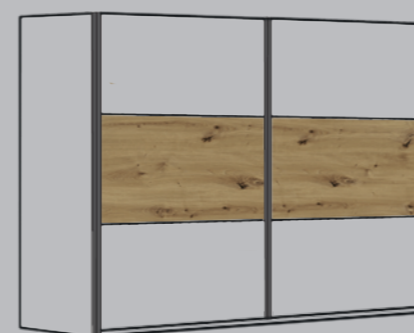

Oak Panel Sliding Wardrobe H217 / W200, 250, 300 / D67cm