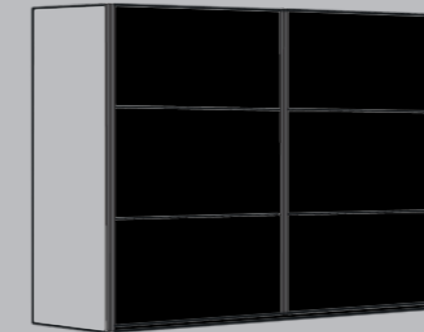

Graphite Front Sliding Wardrobe H217 / W200, 250, 300 / D67cm