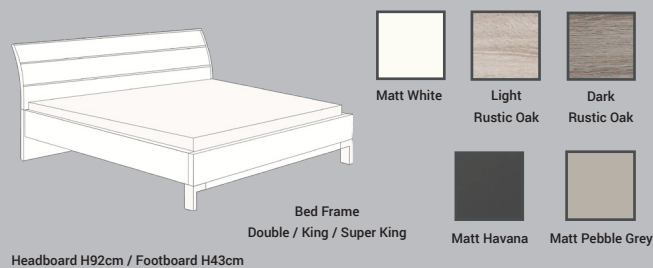

BED FRAME COLOUR