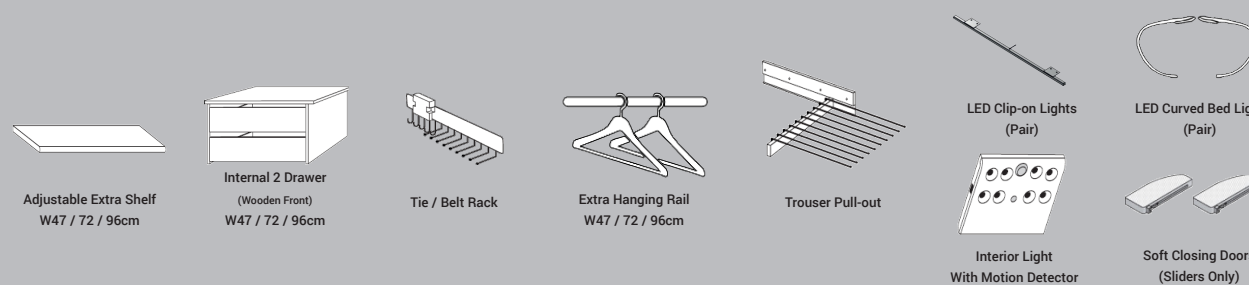

ACCESSORIES