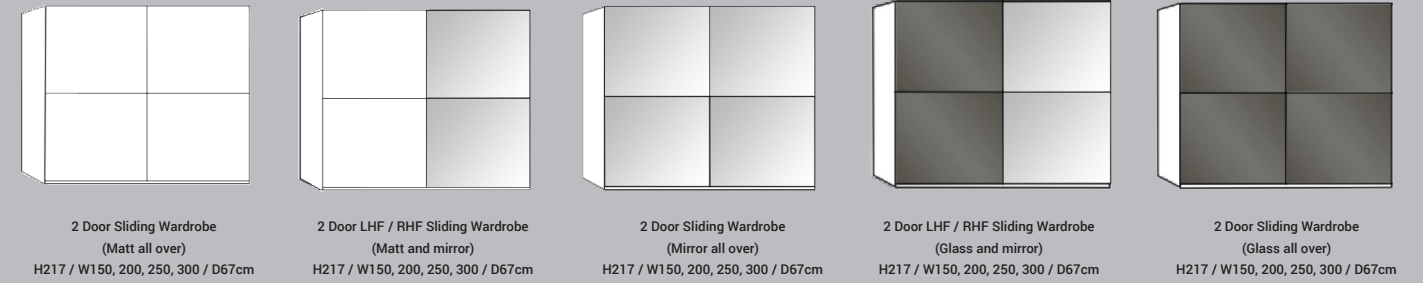

## SLIDING WARDROBES (Dimensions exclude outer-frame +W10 +H4cm)

## HINGED WARDROBES (Dimensions exclude outer-frame +W8 +H4cm)