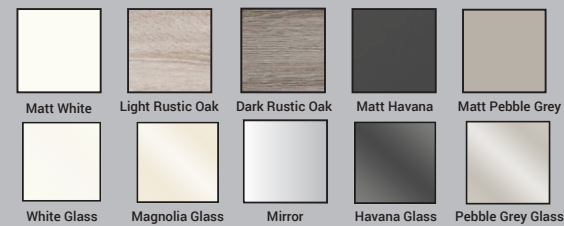

## FRAME COLOUR

## FRONT COLOUR (Matt or Glass Finish Available)

## BED FRAME COLOUR