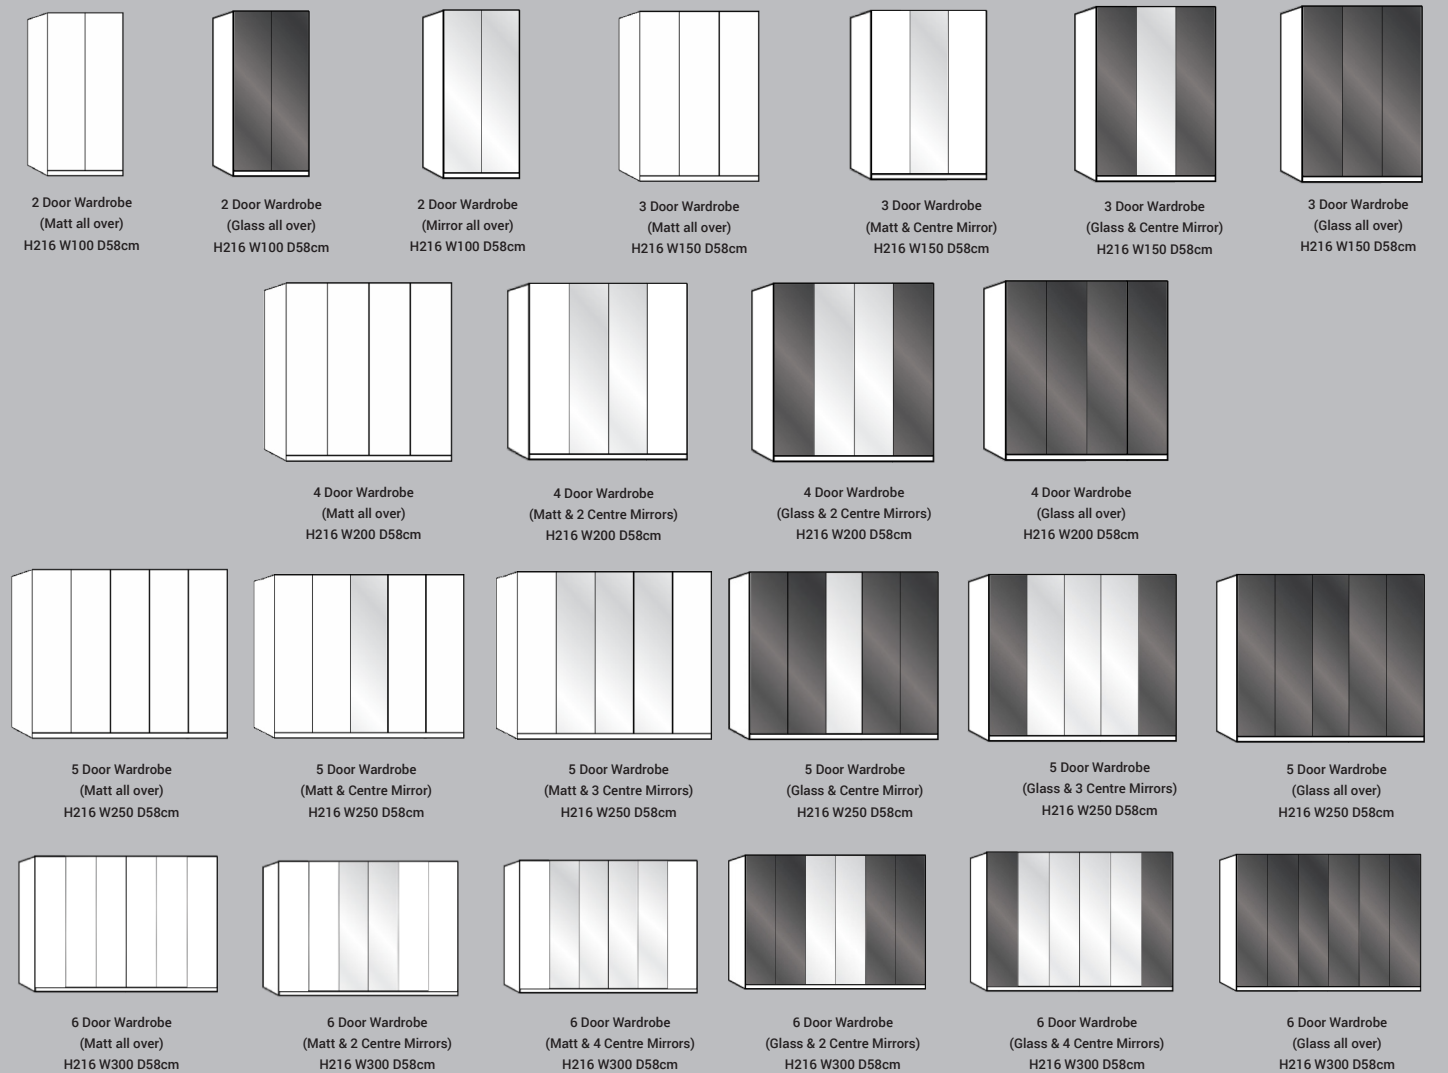

## SLIDING WARDROBES (Dimensions exclude outer-frame +W10 +H4cm)

## FRAME COLOUR

## BED FRAME COLOUR

## CHEST OF DRAWERS (matt or glass fronts available)