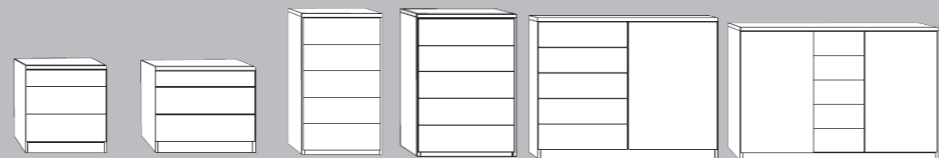

made in germany

FRAME & FRONT COLOUR

Holm Oak Golden Maple Rustic Oak Polar Larch

ACCESSORIES

Adjustable Extra Shelf W47 / 72 / 96cm Internal 2 Drawer (Wooden Front) W47 / 72 / 96cm Tie / Belt Rack Extra Hanging Rail W47 / 72 / 96cm Trouser Pull-out Interior Light With Motion Detector Power LED Lights (Cornice above overbed unit)

BED FRAME

Headboard H96cm / Footboard H60cm

Bed Frame Double / King

CHEST OF DRAWERS

3 Drawer Narrow Bedside H50 W40 D37cm 3 Drawer Wide Bedside H50 W60 D37cm 5 Drawer Chest H89 W60 D37cm 5 Drawer Chest H89 W93 D37cm 5 Drawer Combi Chest H89 W93 D37cm 2 Door 5 Drawer Combi Chest H89 W125 D37cm

HINGED WARDROBES (Dimensions exclude cornice +H4cm)

Side Panel For Standalone (LHF/RHF Side Panel For Standalone Corner Wardrobe) H216 D56cm
 Angled End Unit H216 W47 D58cm
 Single Corner Unit (Plain) H216 W93 D93cm
 Single Corner Unit (Mirror) H216 W93 D93cm
 2 Door Corner Unit (Plain) H216 W130 D127cm
 2 Door Corner Unit (Mirror) H216 W130 D127cm
 Single Wardrobe (Plain) H216 W50 D58cm
 Single Wardrobe (Mirror) H216 W50 D58cm
 Overbed Unit & Bedding Box (Plain) H216 W215 (Double) W235 (King) D58cm
 2 Door Wardrobe (Plain) H216 W100 D58cm
 2 Door Wardrobe (Mirror) H216 W100 D58cm
 3 Door Wardrobe (Plain) H216 W150 D58cm
 3 Door Wardrobe (Plain & Centre Mirror) H216 W150 D58cm
 4 Door Wardrobe (Plain) H216 W200 D58cm
 4 Door Wardrobe (Plain & 2 Centre Mirrors) H216 W200 D58cm
 5 Door Wardrobe (Plain) H216 W250 D58cm
 5 Door Wardrobe (Plain & 1 Centre Mirror) H216 W250 D58cm
 5 Door Wardrobe (Plain & 3 Centre Mirrors) H216 W250 D58cm
 6 Door Wardrobe (Plain) H216 W300 D58cm
 6 Door Wardrobe (Plain & 2 Centre Mirrors) H216 W300 D58cm
 6 Door Wardrobe (Plain & 4 Centre Mirrors) H216 W300 D58cm