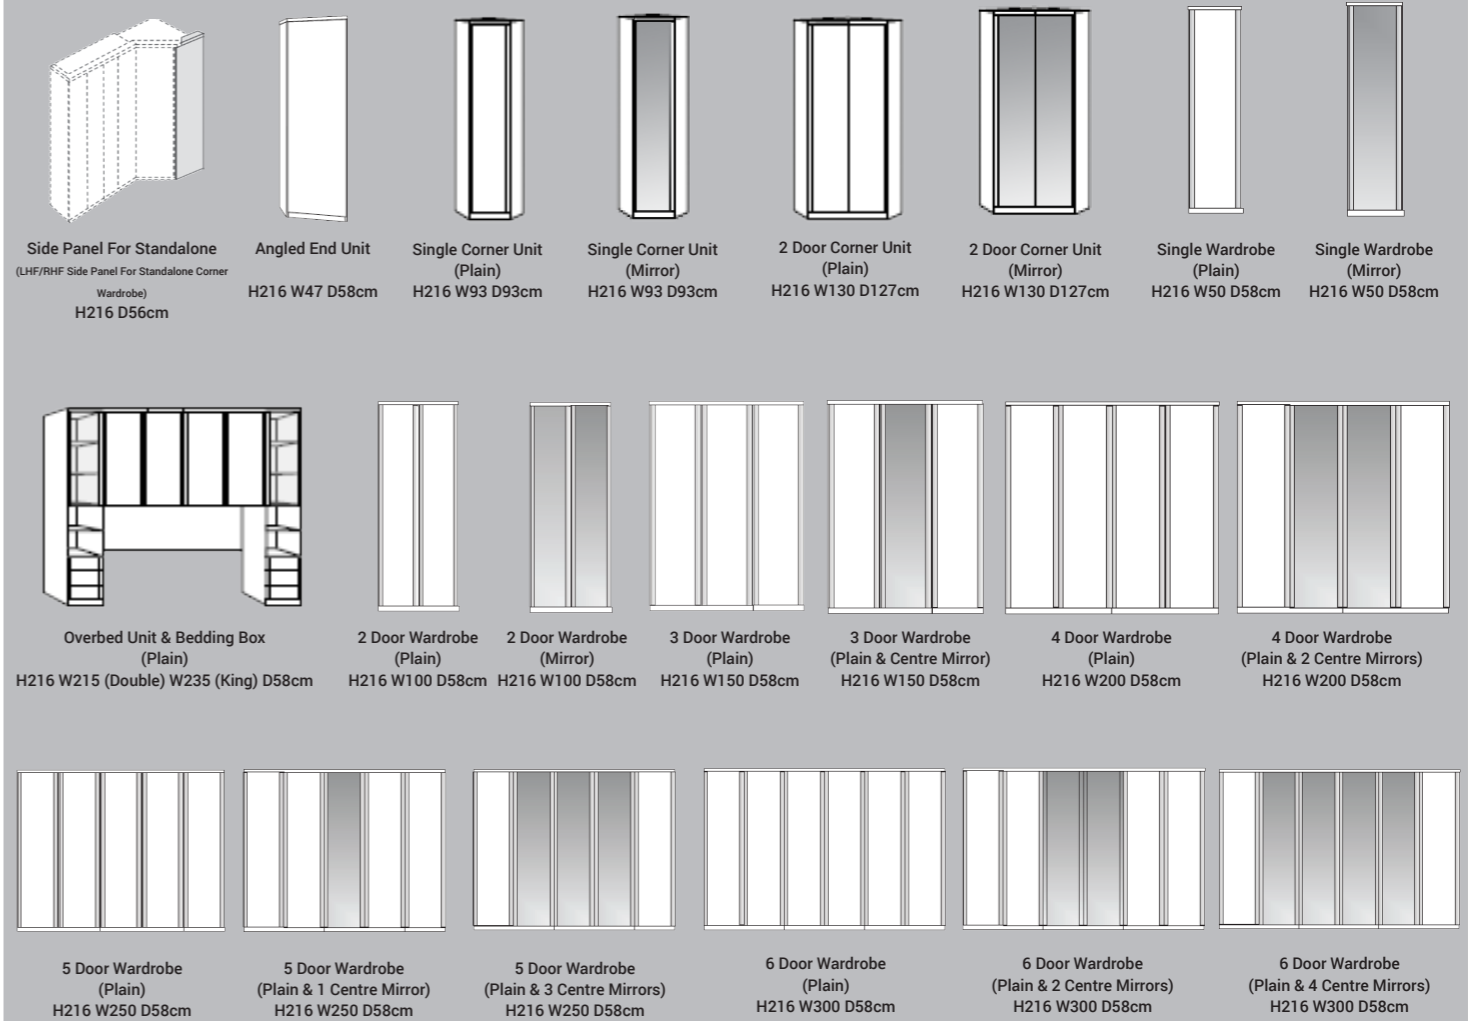

made in germany

FRAME & FRONT COLOUR

Holm Oak Golden Maple Rustic Oak Polar Larch

ACCESSORIES

Adjustable Extra Shelf W47 / 72 / 96cm Internal 2 Drawer (Wooden Front) W47 / 72 / 96cm Tie / Belt Rack Extra Hanging Rail W47 / 72 / 96cm Trouser Pull-out Interior Light With Motion Detector Power LED Lights (Cornice above overbed unit)

BED FRAME

Headboard H96cm / Footboard H60cm

Bed Frame Double / King

CHEST OF DRAWERS

3 Drawer Narrow Bedside H50 W40 D37cm 3 Drawer Wide Bedside H50 W60 D37cm 5 Drawer Chest H89 W60 D37cm 5 Drawer Chest H89 W93 D37cm 5 Drawer Combi Chest H89 W93 D37cm 2 Door 5 Drawer Combi Chest H89 W125 D37cm

HINGED WARDROBES (Dimensions exclude cornice +H4cm)

Side Panel For Standalone (LHF/RHF Side Panel For Standalone Corner Wardrobe) H216 D56cm
 Angled End Unit H216 W47 D58cm
 Single Corner Unit (Plain) H216 W93 D93cm
 Single Corner Unit (Mirror) H216 W93 D93cm
 2 Door Corner Unit (Plain) H216 W130 D127cm
 2 Door Corner Unit (Mirror) H216 W130 D127cm
 Single Wardrobe (Plain) H216 W50 D58cm
 Single Wardrobe (Mirror) H216 W50 D58cm
 Overbed Unit & Bedding Box (Plain) H216 W215 (Double) W235 (King) D58cm
 2 Door Wardrobe (Plain) H216 W100 D58cm
 2 Door Wardrobe (Mirror) H216 W100 D58cm
 3 Door Wardrobe (Plain) H216 W150 D58cm
 3 Door Wardrobe (Plain & Centre Mirror) H216 W150 D58cm
 4 Door Wardrobe (Plain) H216 W200 D58cm
 4 Door Wardrobe (Plain & 2 Centre Mirrors) H216 W200 D58cm
 5 Door Wardrobe (Plain) H216 W250 D58cm
 5 Door Wardrobe (Plain & 1 Centre Mirror) H216 W250 D58cm
 5 Door Wardrobe (Plain & 3 Centre Mirrors) H216 W250 D58cm
 6 Door Wardrobe (Plain) H216 W300 D58cm
 6 Door Wardrobe (Plain & 2 Centre Mirrors) H216 W300 D58cm
 6 Door Wardrobe (Plain & 4 Centre Mirrors) H216 W300 D58cm