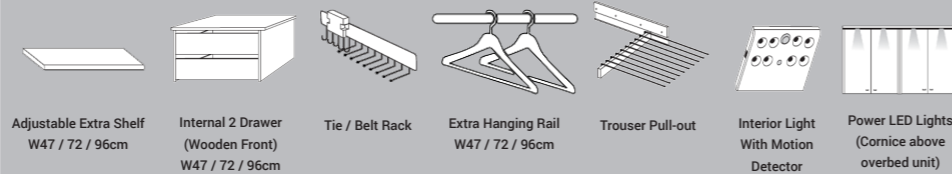

made in germany

FRAME & FRONT COLOUR

Holm Oak Golden Maple Rustic Oak Polar Larch

ACCESSORIES

Adjustable Extra Shelf W47 / 72 / 96cm Internal 2 Drawer (Wooden Front) W47 / 72 / 96cm Tie / Belt Rack Extra Hanging Rail W47 / 72 / 96cm Trouser Pull-out Interior Light With Motion Detector Power LED Lights (Cornice above overbed unit)

HINGED WARDROBES (Dimensions exclude cornice +H4cm)

Side Panel For Standalone (LHF/RHF Side Panel For Standalone Corner Wardrobe) H216 D56cm
 Angled End Unit H216 W47 D58cm
 Single Corner Unit (Plain) H216 W93 D93cm
 Single Corner Unit (Mirror) H216 W93 D93cm
 2 Door Corner Unit (Plain) H216 W130 D127cm
 2 Door Corner Unit (Mirror) H216 W130 D127cm
 Single Wardrobe (Plain) H216 W50 D58cm
 Single Wardrobe (Mirror) H216 W50 D58cm
 Overbed Unit & Bedding Box (Plain) H216 W215 (Double) W235 (King) D58cm
 2 Door Wardrobe (Plain) H216 W100 D58cm
 2 Door Wardrobe (Mirror) H216 W100 D58cm
 3 Door Wardrobe (Plain) H216 W150 D58cm
 3 Door Wardrobe (Plain & Centre Mirror) H216 W150 D58cm
 4 Door Wardrobe (Plain) H216 W200 D58cm
 4 Door Wardrobe (Plain & 2 Centre Mirrors) H216 W200 D58cm
 5 Door Wardrobe (Plain) H216 W250 D58cm
 5 Door Wardrobe (Plain & 1 Centre Mirror) H216 W250 D58cm
 5 Door Wardrobe (Plain & 3 Centre Mirrors) H216 W250 D58cm
 6 Door Wardrobe (Plain) H216 W300 D58cm
 6 Door Wardrobe (Plain & 2 Centre Mirrors) H216 W300 D58cm
 6 Door Wardrobe (Plain & 4 Centre Mirrors) H216 W300 D58cm