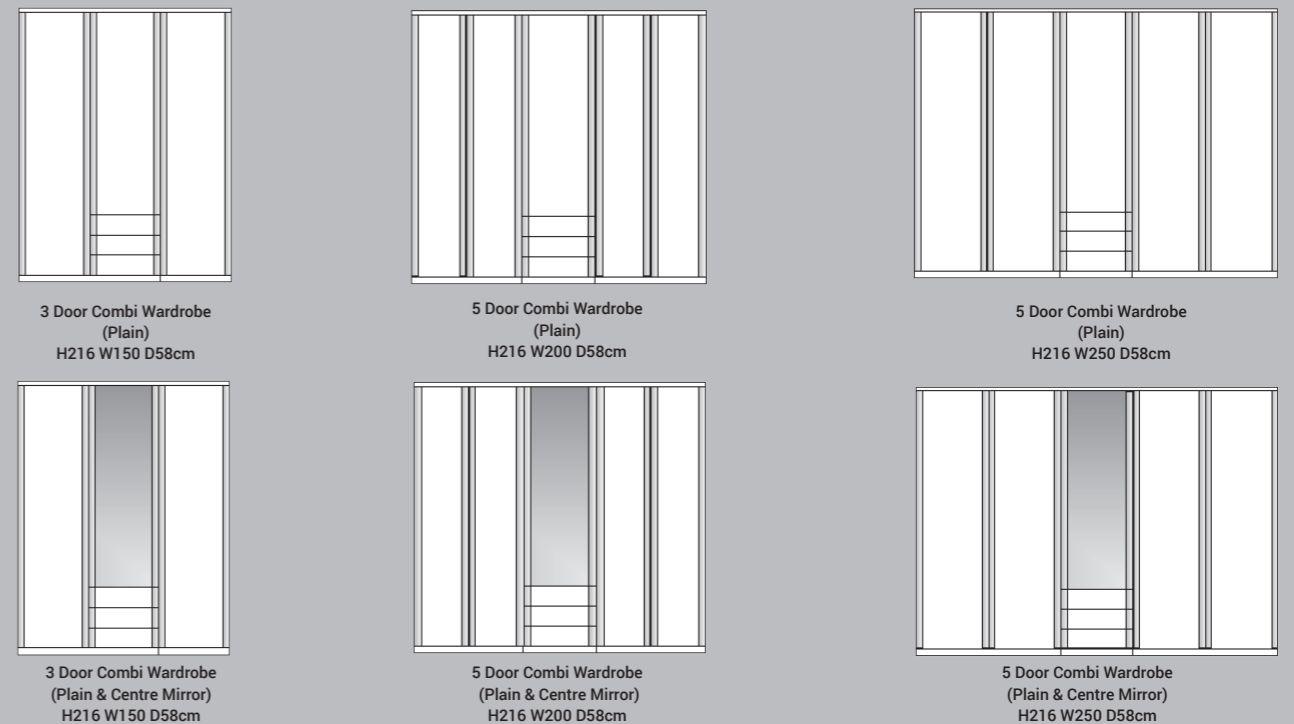

COMBI WARDROBES (Dimensions exclude cornice +H4cm)

3 Door Combi Wardrobe (Plain) H216 W150 D58cm
5 Door Combi Wardrobe (Plain) H216 W200 D58cm
5 Door Combi Wardrobe (Plain) H216 W250 D58cm
3 Door Combi Wardrobe (Plain & Centre Mirror) H216 W150 D58cm
5 Door Combi Wardrobe (Plain & Centre Mirror) H216 W200 D58cm
5 Door Combi Wardrobe (Plain & Centre Mirror) H216 W250 D58cm