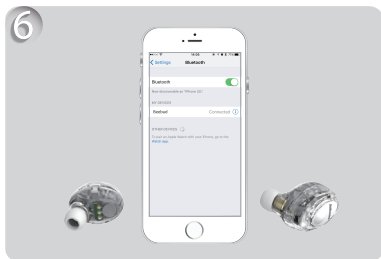

Flashes in **WHITE** / 耳機開機後白燈亮起

Connected in 3 seconds
/ 約3秒，雙耳機將自動配對連接

Turn On Bluetooth / 打開手機藍牙

Select 'Firefly' / 搜索設備 "Firefly"

Three Devices Connected
/ 雙耳機與您的手機連接成功