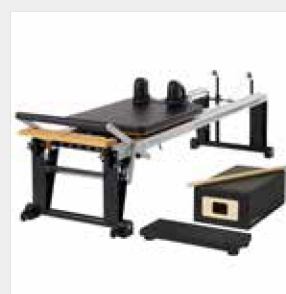

AT HOME REFORMER BUNDLES

PROFESSIONAL REFORMER BUNDLES

PROFESSIONAL REFORMER PLUS BUNDLES

At Home SPX® ST-11010   Elevated At Home SPX® ST-11072

MPX™ ST-11095

SPX® Max ST-01080

V2 Max™ ST-01082

Rehab V2 Max™ ST-01084

SPX® Max Plus ST-01081

V2 Max™ Plus ST-01083

Rehab V2 Max™ Plus ST-01085

- Home users
- Fitness enthusiasts

- Home users
- Fitness enthusiasts
- People with injuries or mobility issues

- Fitness professionals
- Budget-conscious boutique, fitness or franchise studios
- Multi-purpose spaces

- Fitness professionals
- Small boutique, fitness or franchise studios
- Multi-purpose spaces

- Fitness professionals
- Studio owners
- Boutique Pilates studios
- Fitness clubs
- Home users with dedicated space

- Physical therapy clinics
- Rehabilitation facilities and hospitals

- Fitness professionals
- Small studios

- Fitness professionals
- Studio owners
- Boutique Pilates studios
- Fitness clubs
- Home users with dedicated space

- Physical therapy clinics
- Rehabilitation facilities and hospitals

- Perform hundreds of exercises at home
- Cost-effective
- Delivered 90% assembled
- Not compatible with a Vertical Frame

- Added carriage height increases accessibility and comfort
- Delivered 90% assembled
- Not compatible with a Vertical Frame

- The perfect entry-level commercial Reformer
- Low price, high function
- Commercial-grade components built to withstand high frequency use
- Vertical stand included, making it ideal for multi-purpose spaces

- Ideal for small studios, fitness clubs and multi-purpose spaces
- Commercial-quality functionality with ability to upgrade
- Stackable for convenient storage when not in use, or with Vertical Stand
- Accommodates Vertical Frame

- Merrithew's best-selling Reformer and a favorite among health and fitness professionals
- Added carriage height and width increases accessibility and comfort
- Suitable for all client types
- Provides versatile programming options
- Accommodates Vertical Frame

- Higher carriage supports seniors and mobility-challenged clients
- Added height also eases physical demands on practitioner
- Can double as a treatment table with use of Mat Converter
- Accommodates Vertical Frame

- A cost-effective way to maximize exercise options with limited space
- Perform 80% of the Cadillac repertoire with the Vertical Frame and Mat Converter

- Versatile Reformer that multitasks as a raised mat platform, a standard Pilates Reformer, a virtual Cadillac and a breakthrough multi-planar, biomechanic training machine

- Versatile Reformer that facilitates limitless exercise possibilities
- Multitasks as a treatment table, a standard Pilates Reformer, a virtual Cadillac, and a breakthrough multi-planar, biomechanics training machine
- Higher carriage supports seniors and mobility-challenged clients

Our Reformers

Ideal for these users and spaces

Overview

Rope system

Gearbar system

Vertical Stand

Springs package

Springs holder

Vertical Frame

Adjustable pulley posts

Removable shoulder rests

Roll-up pole

Extended carriage upgrade available

Carriage dimensions (L x W x H)

Weight

Weight capacity

Limited lifetime warranty

Traditional

Traditional

Traditional

Retractable

Retractable

Retractable

Retractable

Retractable