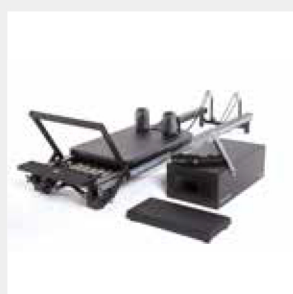

AT HOME REFORMER BUNDLES

PROFESSIONAL REFORMER BUNDLES

PROFESSIONAL REFORMER PLUS BUNDLES

At Home SPX® ST-11010   Elevated At Home SPX® ST-11072

MPX™ ST-11095

SPX® Max ST-01080

V2 Max™ ST-01082

Rehab V2 Max™ ST-01084

SPX® Max Plus ST-01081

V2 Max™ Plus ST-01083

Rehab V2 Max™ Plus ST-01085

- Home users
- Fitness enthusiasts

- Home users
- Fitness enthusiasts
- People with injuries or mobility issues

- Fitness professionals
- Budget-conscious boutique, fitness or franchise studios
- Multi-purpose spaces

- Fitness professionals
- Small boutique, fitness or franchise studios
- Multi-purpose spaces

- Fitness professionals
- Studio owners
- Boutique Pilates studios
- Fitness clubs
- Home users with dedicated space

- Physical therapy clinics
- Rehabilitation facilities and hospitals

- Fitness professionals
- Small studios

- Fitness professionals
- Studio owners
- Boutique Pilates studios
- Fitness clubs
- Home users with dedicated space

- Physical therapy clinics
- Rehabilitation facilities and hospitals

- Perform hundreds of exercises at home
- Cost-effective
- Delivered 90% assembled
- Not compatible with a Vertical Frame

- Added carriage height increases accessibility and comfort
- Delivered 90% assembled
- Not compatible with a Vertical Frame

- The perfect entry-level commercial Reformer
- Low price, high function
- Commercial-grade components built to withstand high frequency use
- Vertical stand included, making it ideal for multi-purpose spaces

- Ideal for small studios, fitness clubs and multi-purpose spaces
- Commercial-quality functionality with ability to upgrade
- Stackable for convenient storage when not in use, or with Vertical Stand
- Accommodates Vertical Frame

- Merrithew's best-selling Reformer and a favorite among health and fitness professionals
- Added carriage height and width increases accessibility and comfort
- Suitable for all client types
- Provides versatile programming options
- Accommodates Vertical Frame

- Higher carriage supports seniors and mobility-challenged clients
- Added height also eases physical demands on practitioner
- Can double as a treatment table with use of Mat Converter
- Accommodates Vertical Frame

- A cost-effective way to maximize exercise options with limited space
- Perform 80% of the Cadillac repertoire with the Vertical Frame and Mat Converter

- Versatile Reformer that multitasks as a raised mat platform, a standard Pilates Reformer, a virtual Cadillac and a breakthrough multi-planar, biomechanic training machine

- Versatile Reformer that facilitates limitless exercise possibilities
- Multitasks as a treatment table, a standard Pilates Reformer, a virtual Cadillac, and a breakthrough multi-planar, biomechanics training machine
- Higher carriage supports seniors and mobility-challenged clients

Our Reformers

Ideal for these users and spaces

Overview

Rope system

Gearbar system

Vertical Stand

Springs package

Springs holder

Vertical Frame

Adjustable pulley posts

Removable shoulder rests

Roll-up pole

Extended carriage upgrade available

Carriage dimensions (L x W x H)

Weight

Weight capacity

Limited lifetime warranty

Traditional

Traditional

Traditional

Retractable

Retractable

Retractable

Retractable

Retractable