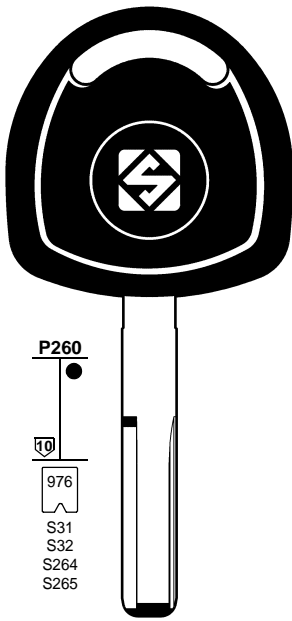

FOR:
PER:

OPEL-VAUXHALL

P260
976
S31
S32
S264
S265