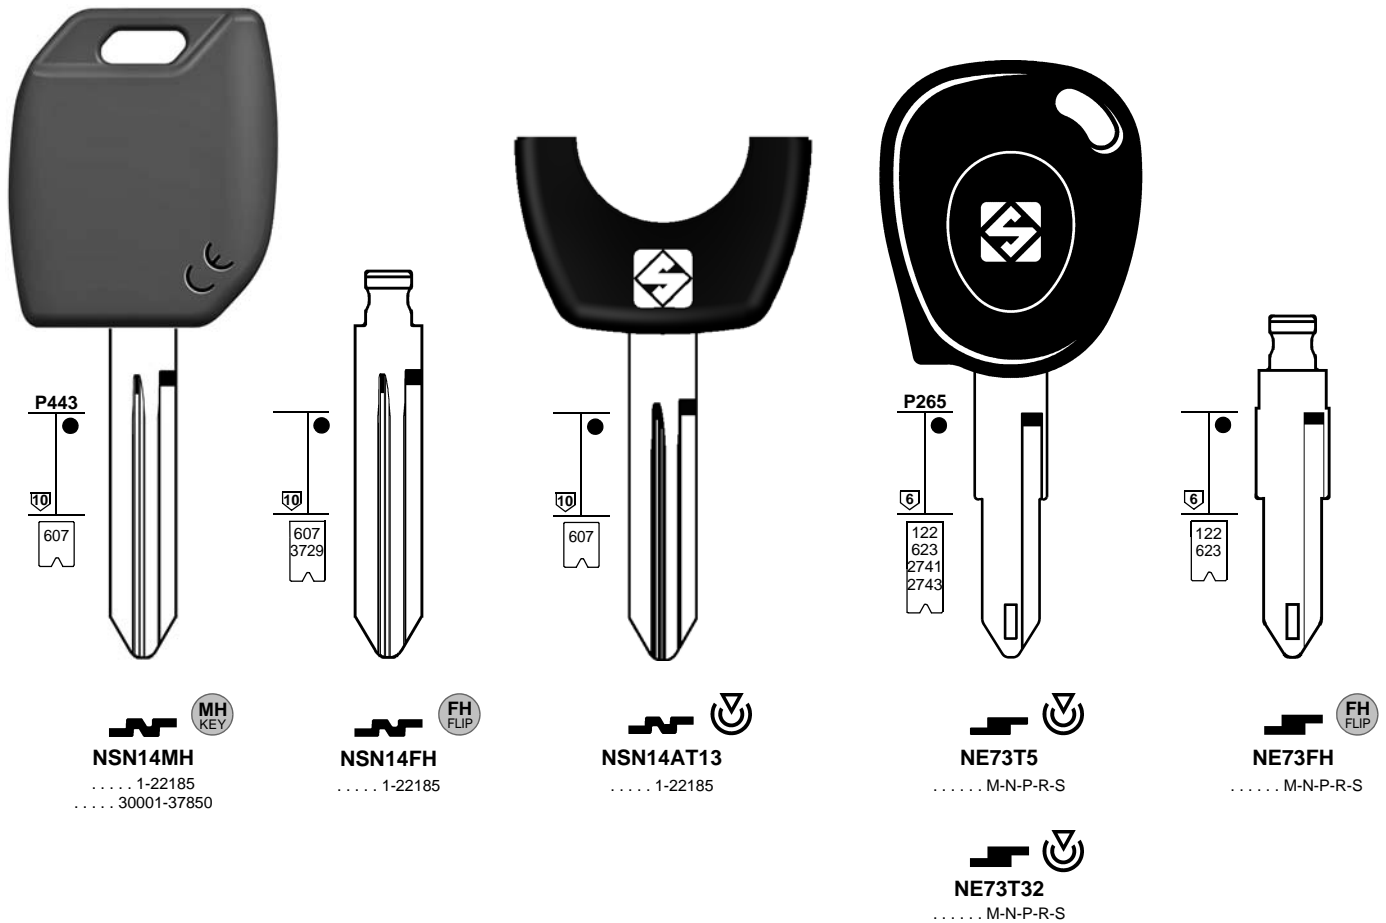

FOR:
PER:

NISSAN

FOR:
PER:

NISSAN

NEIMAN - VALEO