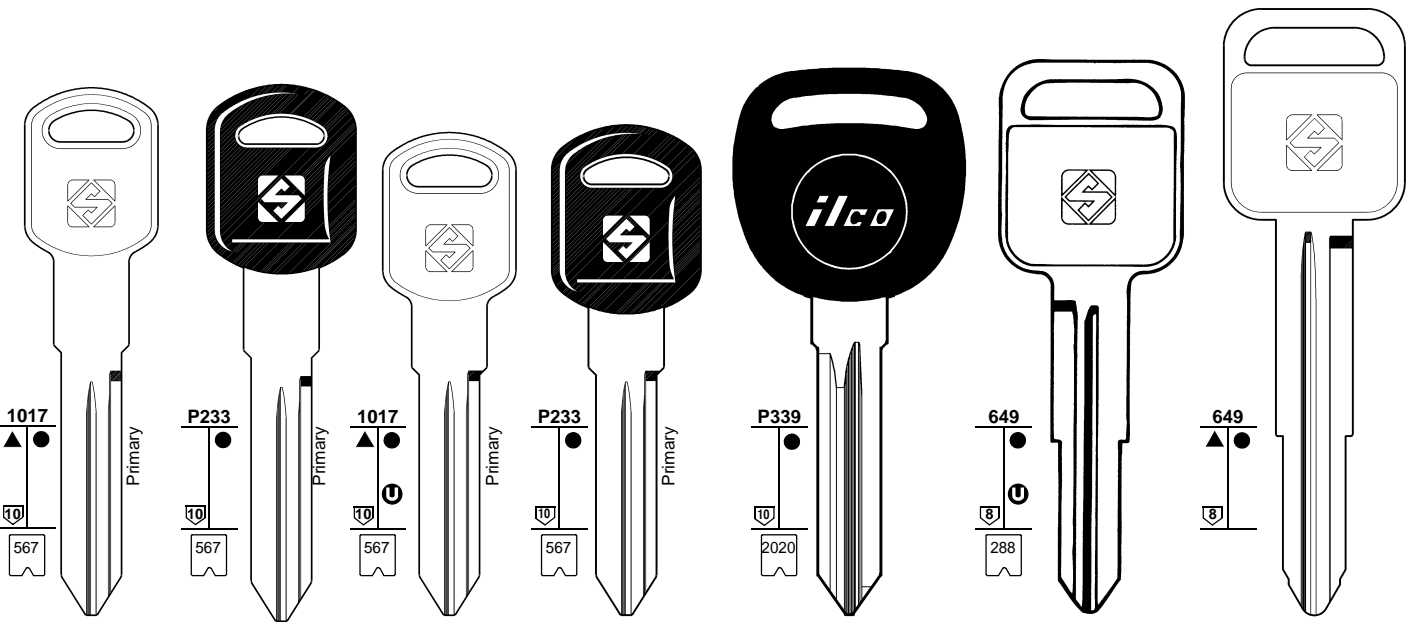

FOR:
PER:

CHEVROLET USA

GM39
.... AA00-7T51
.... S000A-S711K

GM39EP
.... AA00-7T51
.... S000A-S711K

GM40
.... AA00-7T51
.... S000A-S711K

GM40EP
.... AA00-7T51
.... S000A-S711K

B111-PT
G 0-3631

GM18R
.... 18100-19299
.... 19300-19617

GM19

BRIGGS & STRATTON

BRIGGS & STRATTON

BRIGGS & STRATTON

FOR:
PER: