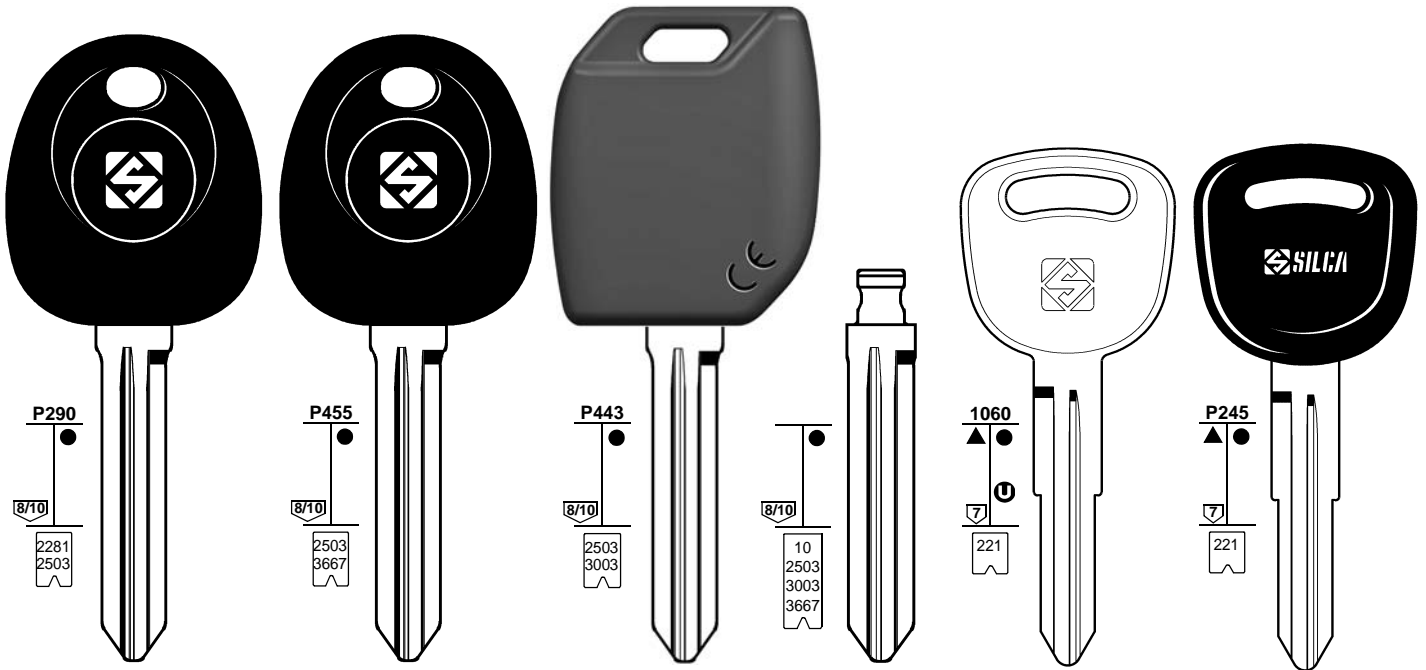

FOR:
PER:

KIA

HYN14T14

H..... 0001-2500
M..... 0001-2500
P..... 0001-2500
T..... 0001-2500
V..... 1-2500

HYN14TE

H..... 0001-2500
M..... 0001-2500
P..... 0001-2500
T..... 0001-2500
V..... 1-2500

HYN14MH

H..... 0001-2500
M..... 0001-2500
P..... 0001-2500
T..... 0001-2500
V..... 0001-2500

HYN14FH

H..... 0001-2500
M..... 0001-2500
P..... 0001-2500
T..... 0001-2500
V..... 0001-2500

KIA1R

Y.....
7001-8200

KIA1RAP

Y.....
7001-8200

FOR:
PER: