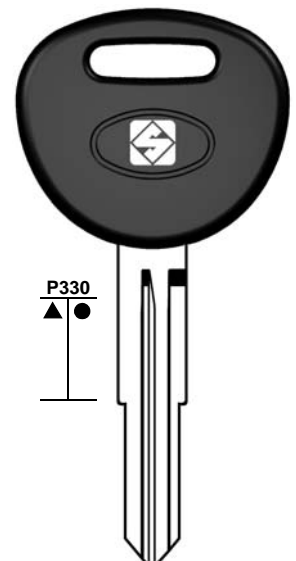

FOR:
PER:

HYUNDAI

FOR:
PER:

HYUNDAI

HYN13BP