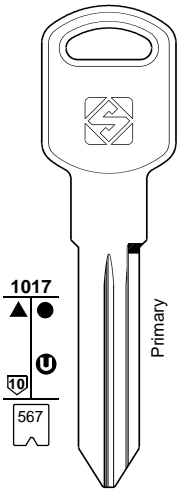

FOR:
PER:

CHEVROLET USA

GM39
..... AA00-7T51
..... S000A-S711K

GM40
..... AA00-7T51
..... S000A-S711K

B111-PT
G 0-3631

DW05T5
V 1-1200

DW05FH
T 1-1200
L 1-1200
V 1-1200
V 2001-3200

BRIGGS & STRATTON

FOR:
PER: