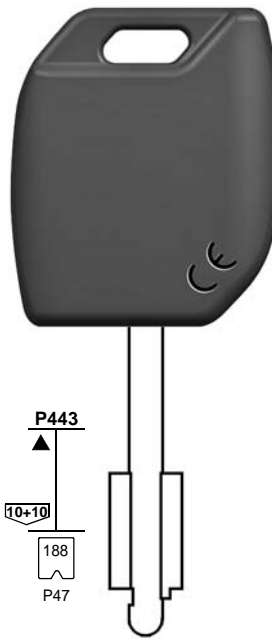

P443
10+10
188
P47

MH KEY
FO19MH
C 1-2-3-4-5

CHUBB