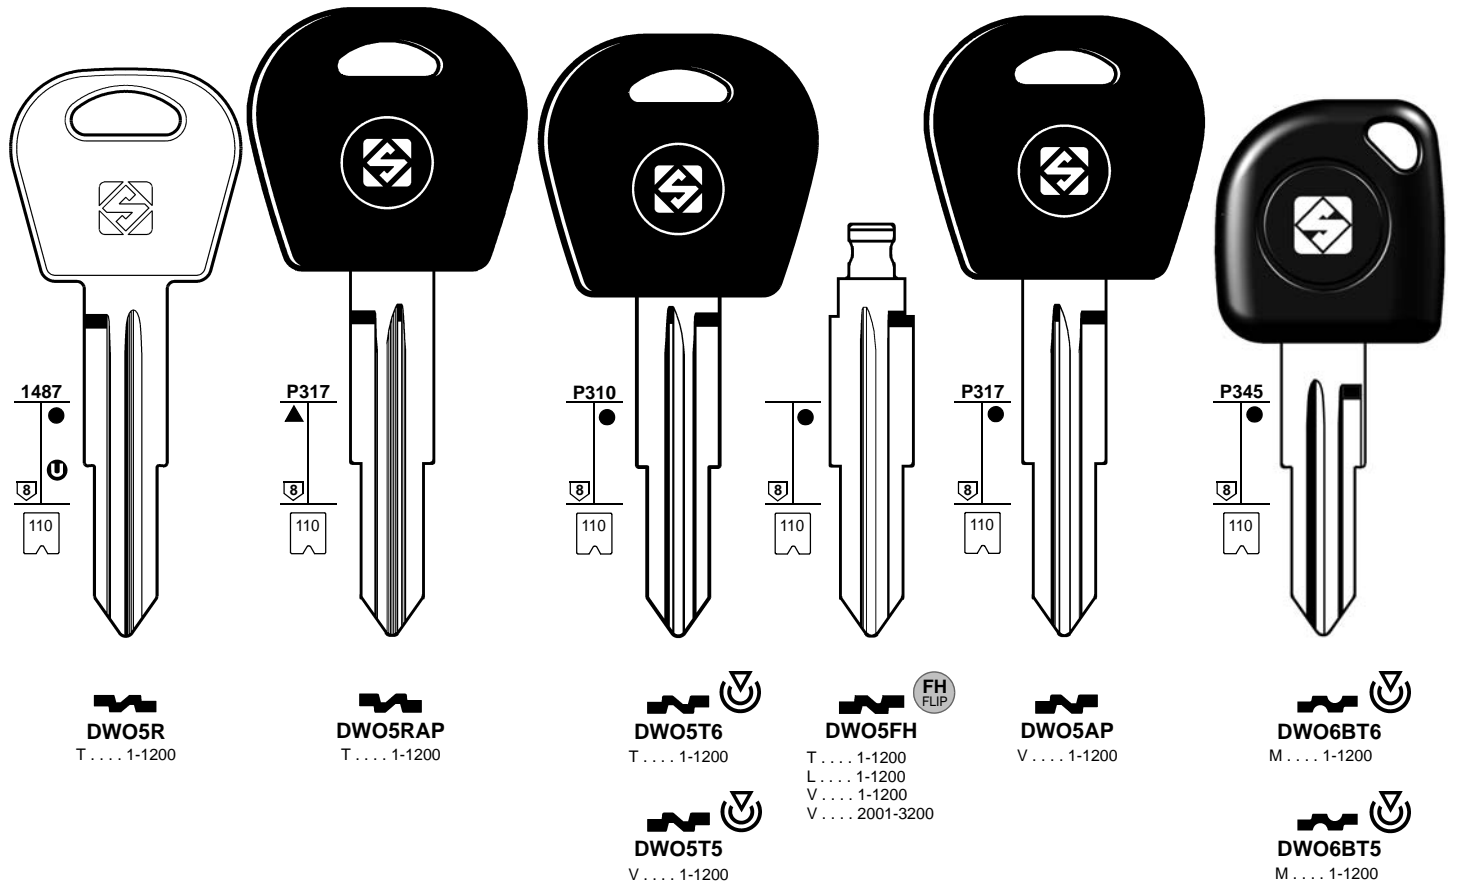

FOR:
PER:

CHEVROLET-DAEWOO