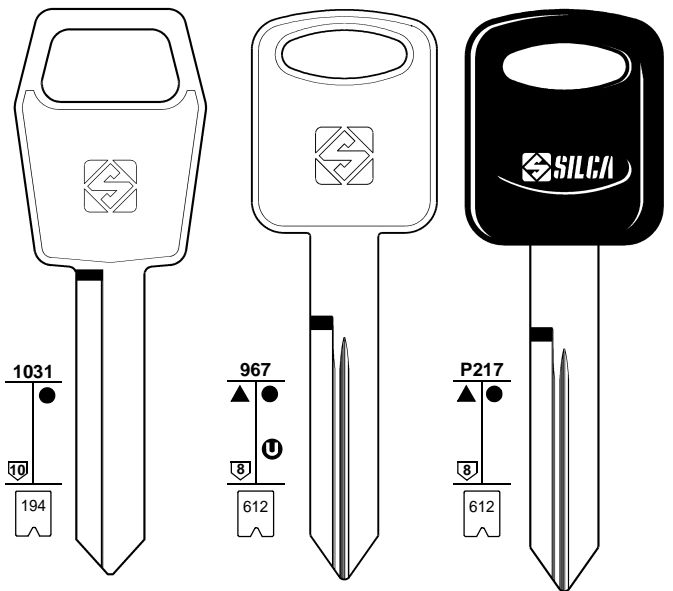

FORD USA

1031
..... A ... 101-381.501-579
..... B ... 101-410.501-602
..... C ... 101-404.501-624
..... D ... 101-340.501-602
..... E ... 101-304.501-579

967
..... X 1-1706
..... Y 1-1200

P217
..... X 1-1706
..... Y 1-1200

FO35
..... A ... 101-381.501-579
..... B ... 101-410.501-602
..... C ... 101-404.501-624
..... D ... 101-340.501-602
..... E ... 101-304.501-579

FO40R
..... X 1-1706
..... Y 1-1200

FO40RBP
..... X 1-1706
..... Y 1-1200

STRATTEC

STRATTEC