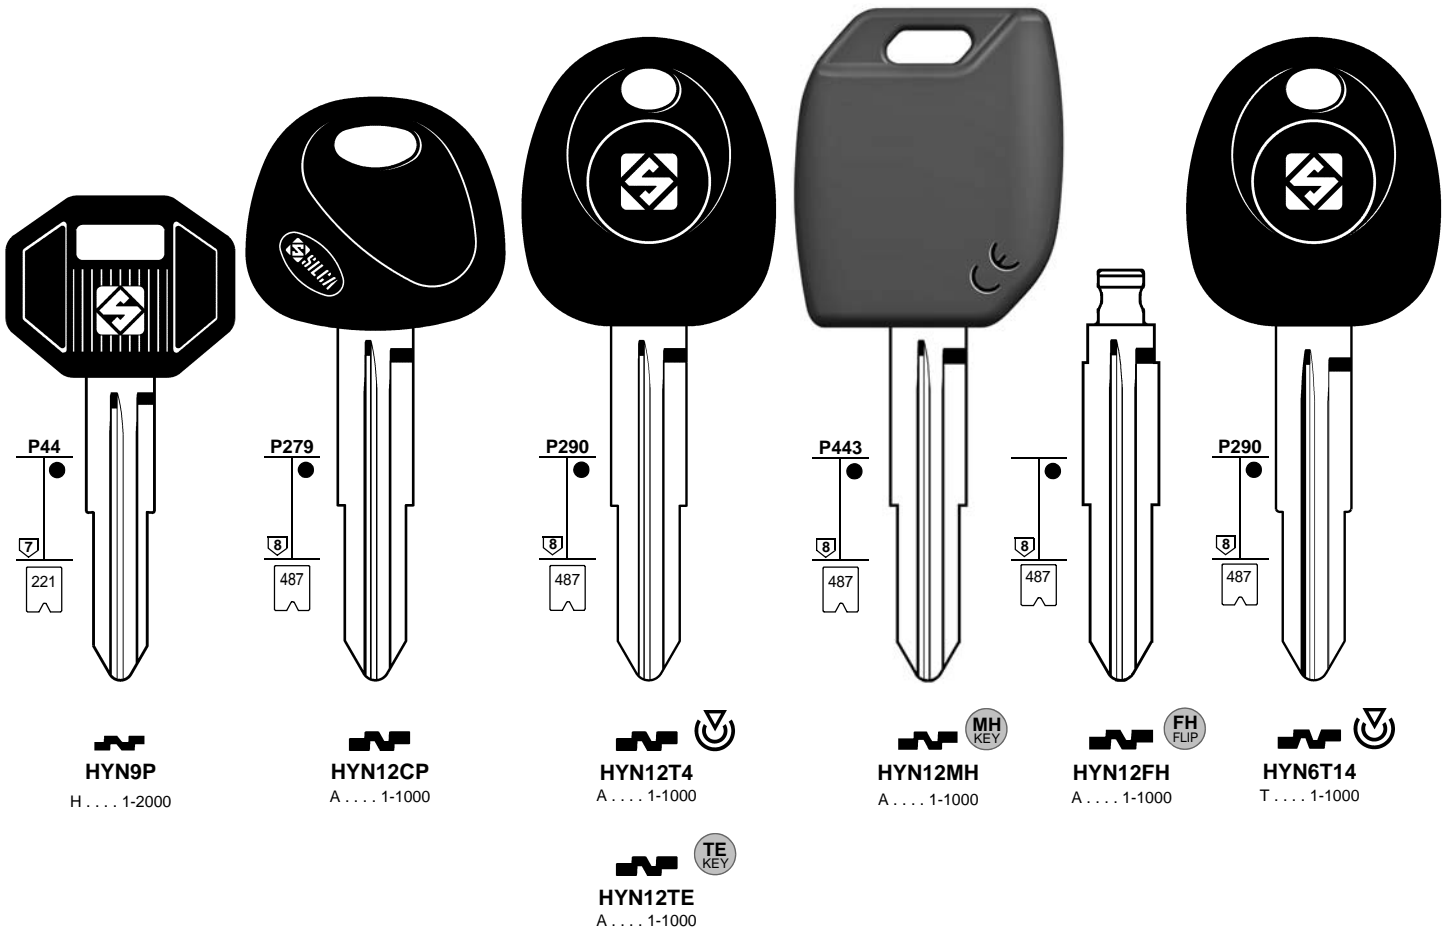

FOR:
PER:

HYUNDAI