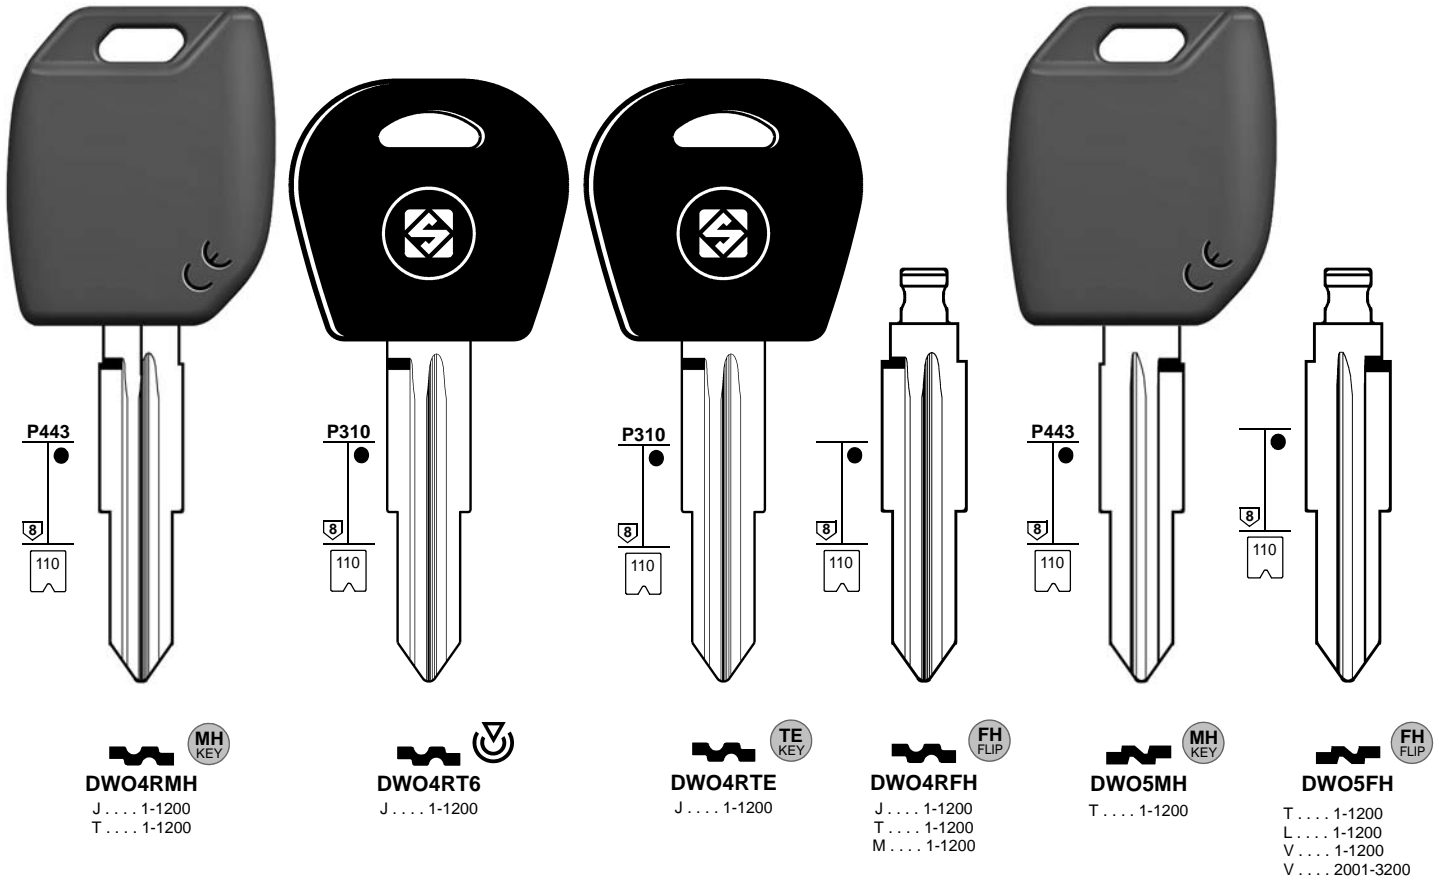

FOR:
PER:

CHEVROLET-DAEWOO