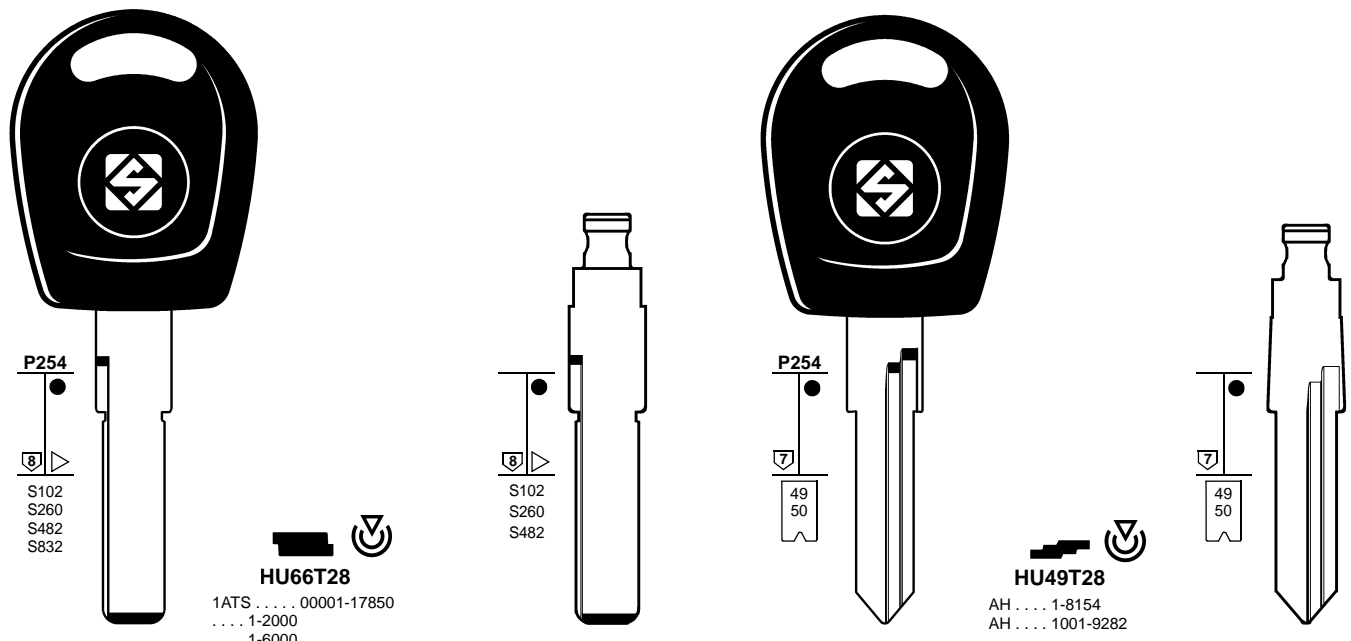

VOLKSWAGEN

HU66T28
1ATS 00001-17850
..... 1-2000
..... 1-6000

HU49T28
AH 1-8154
AH 1001-9282

HU66T6
1ATS 00001-17850
..... 1-2000
..... 1-6000

HU66T24
1ATS 00001-17850
..... 1-2000
..... 1-6000

FH FLIP
HU66FH
..... 1-2000
..... 0001-6000

HU49T5
AH 1-8154
AH 1001-9282

HU49T10
AH 1-8154
AH 1001-9282

FH FLIP
HU49FH
AH 1-8154
AH 1001-9282