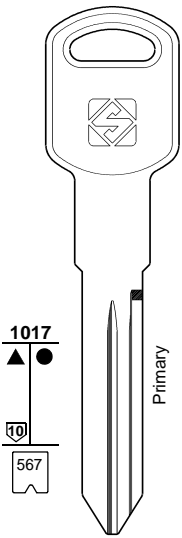

FOR:
PER:

CHEVROLET USA

GM39
..... AA00-7T51
..... S000A-S711K

GM40
..... AA00-7T51
..... S000A-S711K

B111-PT
G 0-3631

DW05T5
V 1-1200

DW05FH
T 1-1200
L 1-1200
V 1-1200
V 2001-3200

BRIGGS & STRATTON

FOR:
PER: