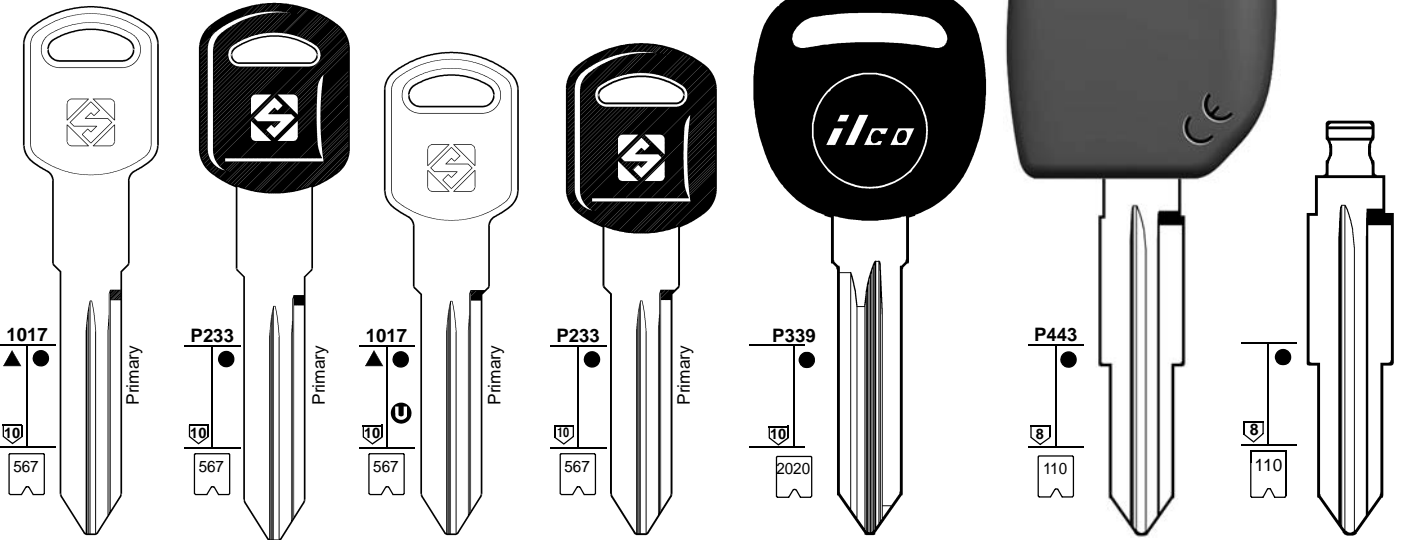

FOR:
PER:

CHEVROLET USA

GM39
..... AA00-7T51
..... S000A-S711K

GM39EP
..... AA00-7T51
..... S000A-S711K

GM40
..... AA00-7T51
..... S000A-S711K

GM40EP
..... AA00-7T51
..... S000A-S711K

B111-PT
G 0-3631

DW05MH
T 1-1200

DW05FH
T 1-1200
L 1-1200
V 1-1200
W 2001-3200

BRIGGS & STRATTON

BRIGGS & STRATTON

FOR:
PER: