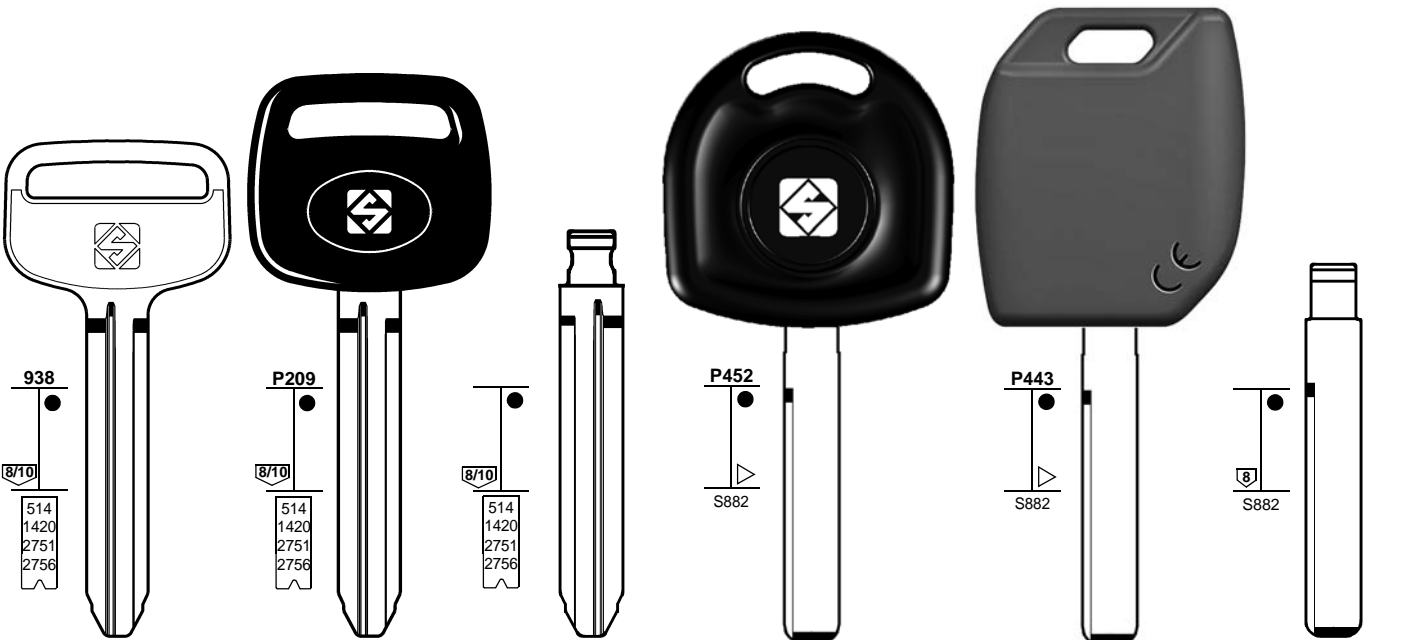

CHEVROLET USA

938
..... 514
..... 1420
..... 2751
..... 2756

P209
..... 514
..... 1420
..... 2751
..... 2756

514
..... 1420
..... 2751
..... 2756

P452
..... S882

P443
..... S882

8
..... S882

TOY43R
.....
10001-15000
50000-59999
60000-69999
70000-75928

TOY43RP
.....
10001-15000
50000-59999
60000-69999
70000-75928

TOY43RFH
..... 1001-15000
..... 70000-75928

GM45TE
60000-62113

GM45MH
60000-62113

GM45FH
60000-62113

BRIGGS & STRATTON

BRIGGS & STRATTON