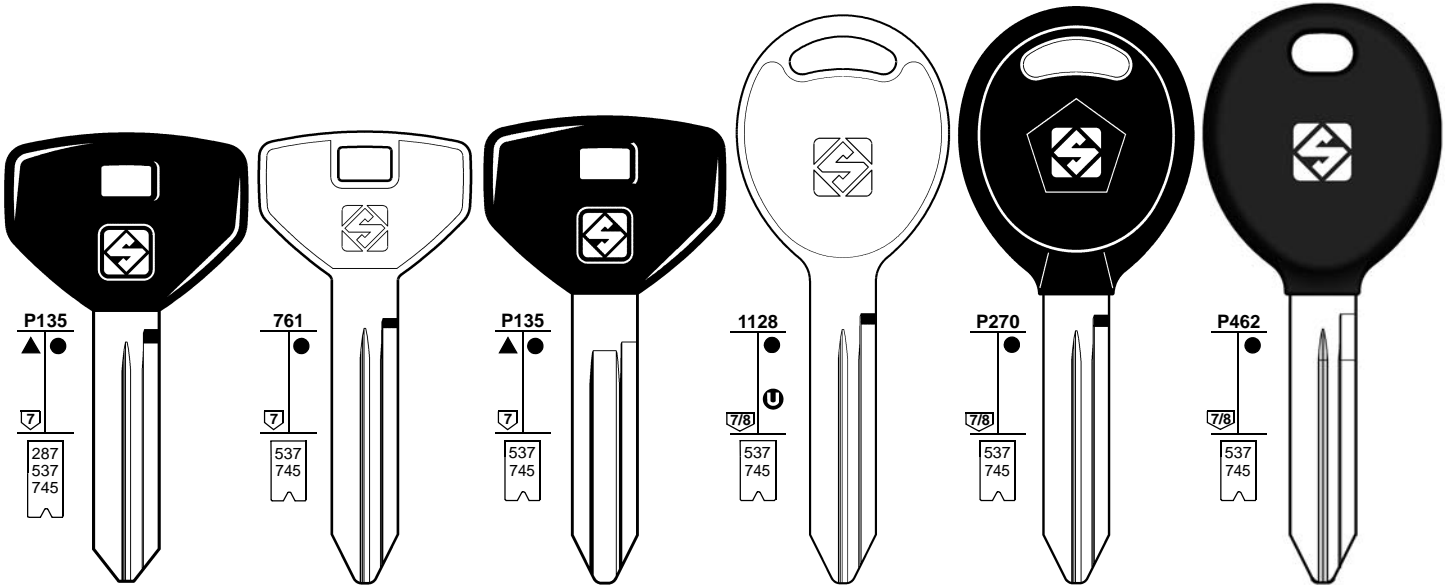

FOR:
PER:

CHRYSLER

CY19P
J 1-3580

CY16P
F 0-1394
G 0-1394
M 1-2618
L 1-3580

CY23
M 1-2618
L 1-3580

CY22P
M 1-2618
FL . . . 1-262
L 1-3580

CY24
L 1-3580
M 1-2618

CY24BP
L 1-3580
M 1-2618

CY24TE TE KEY
L 1-3580
M 1-2618

FOR:
PER: