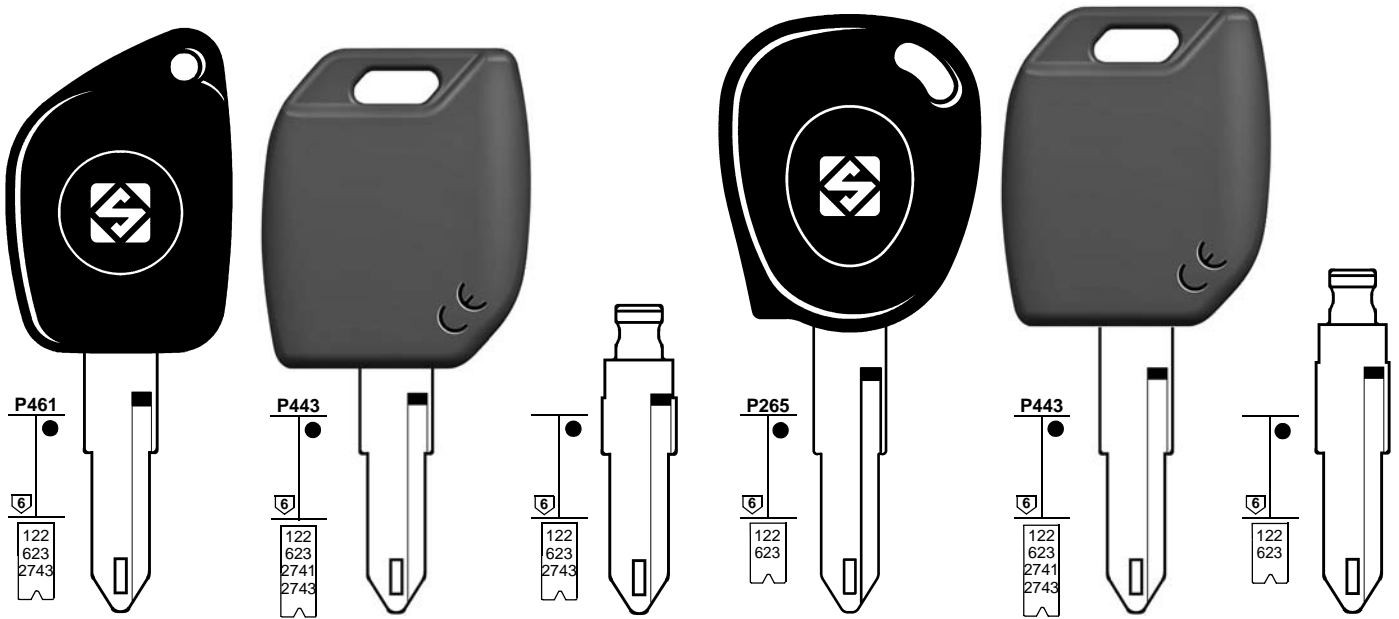

FOR:
PER:

NISSAN

FOR:
PER:

NISSAN

NEIMAN - VALEO

FOR:
PER:

NISSAN

NE72ATE
TE KEY