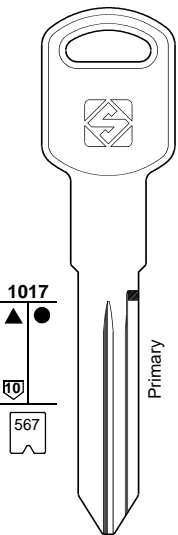

FOR:
PER:

PONTIAC

..... AA00-7T51
..... S000A-S711K