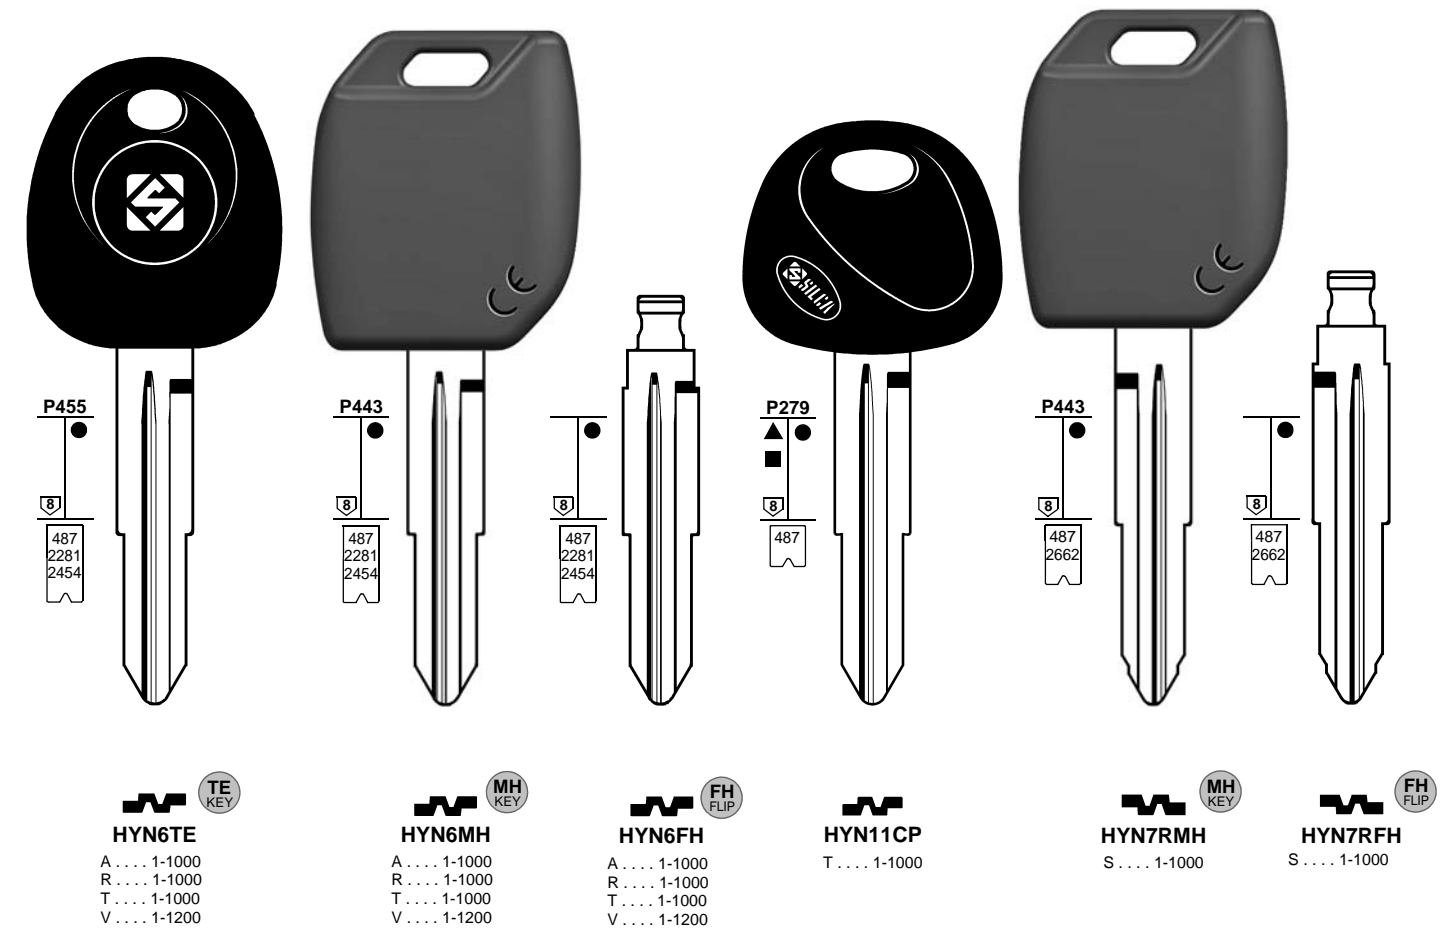

FOR:
PER:

HYUNDAI

FOR:
PER:

HYUNDAI