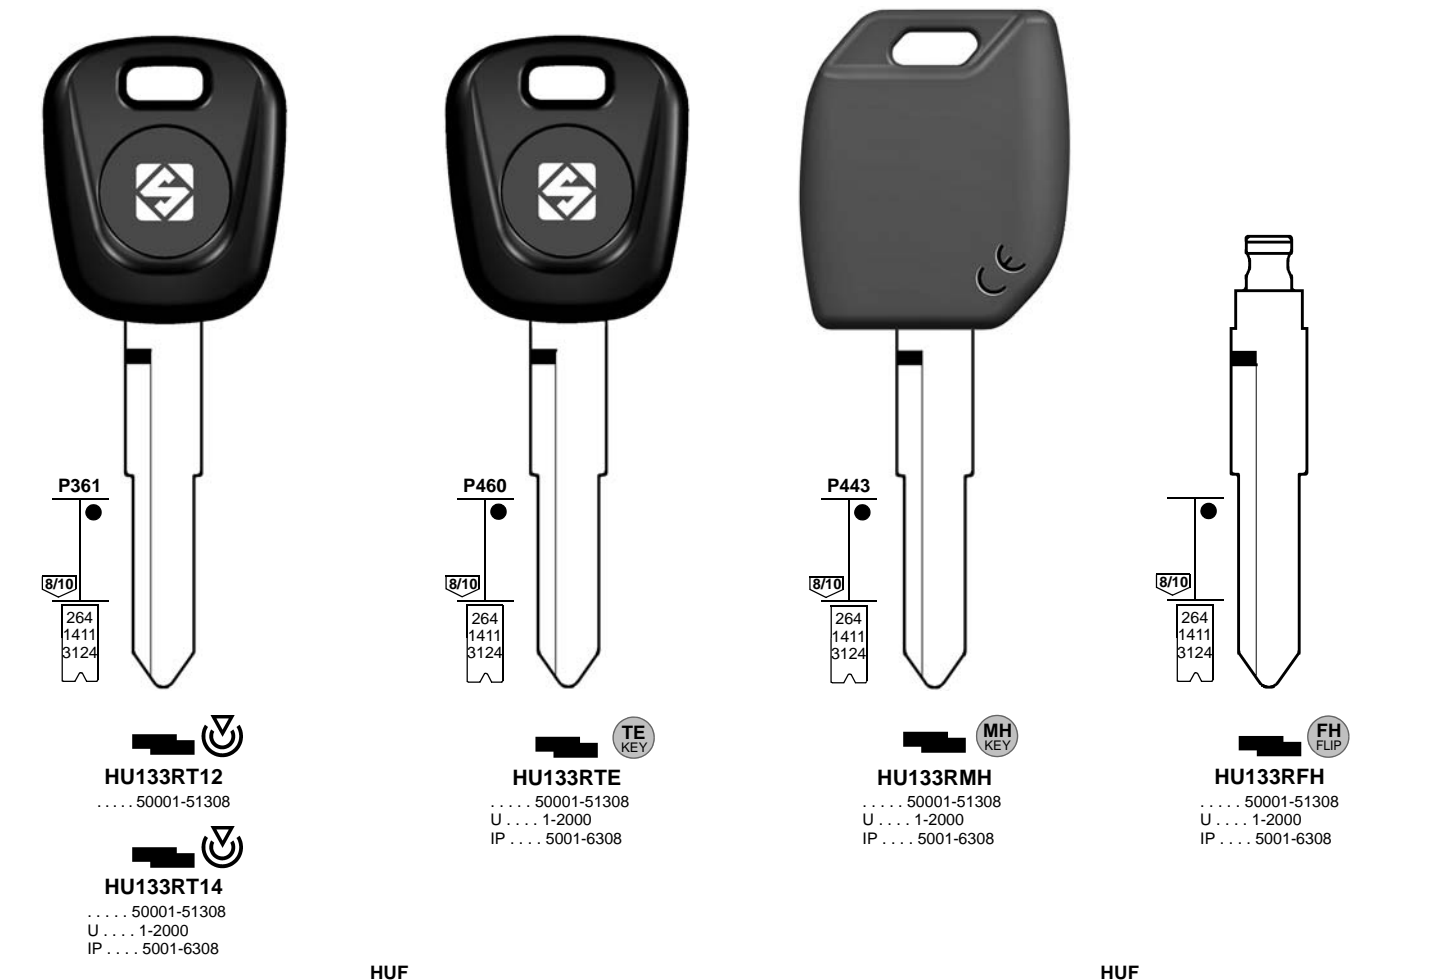

FOR:
PER:

SUZUKI

FOR:
PER:

SUZUKI