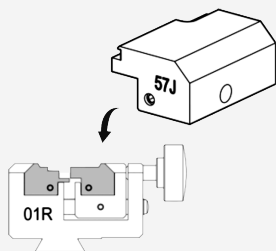

SILCA D746467ZB Futura 57J Jaw To Suit Volkswagen/Skoda HU162T Keys

Description

57J Jaw to suit the Futura key cutting machine. Designed specifically to cut Volkswagen/Skoda HU162T keys.

Laser Key

Features

- To suit the Silca Futura key cutting machine
- 57J Jaw
- High quality Silca product
- Suitable for cutting Volkswagen/Skoda HU162T laser keys

Product Table

L26286

D746467ZB