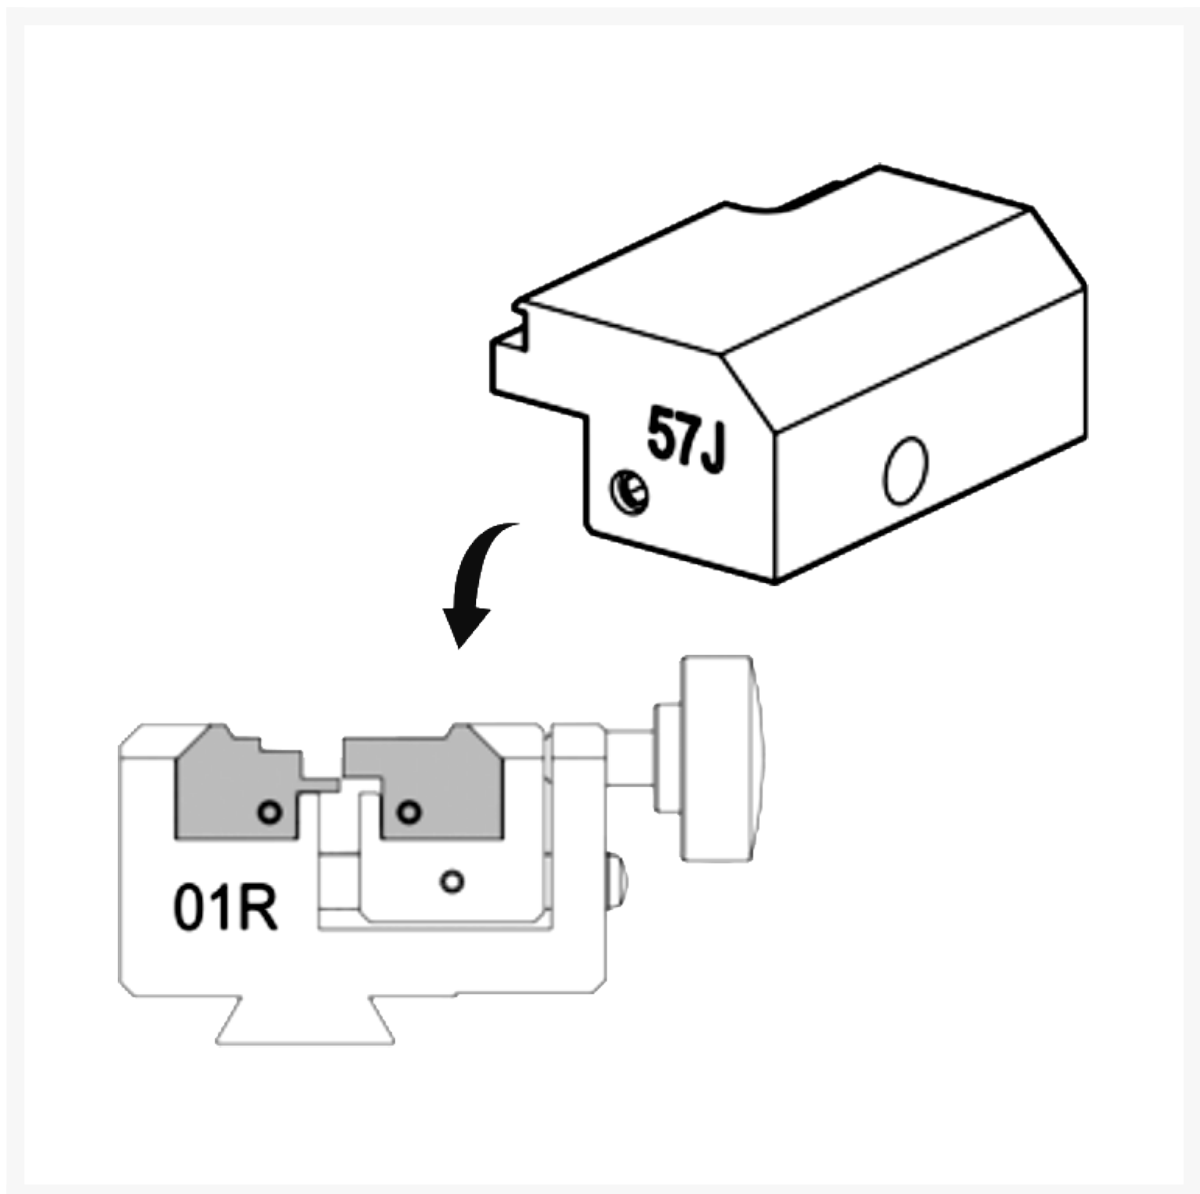

SILCA D746467ZB Futura 57J Jaw To Suit Volkswagen/Skoda HU162T Keys

Description

57J Jaw to suit the Futura key cutting machine. Designed specifically to cut Volkswagen/Skoda HU162T keys.

Laser Key

Features

- To suit the Silca Futura key cutting machine
- 57J Jaw
- High quality Silca product
- Suitable for cutting Volkswagen/Skoda HU162T laser keys

Product Table

L26286

D746467ZB