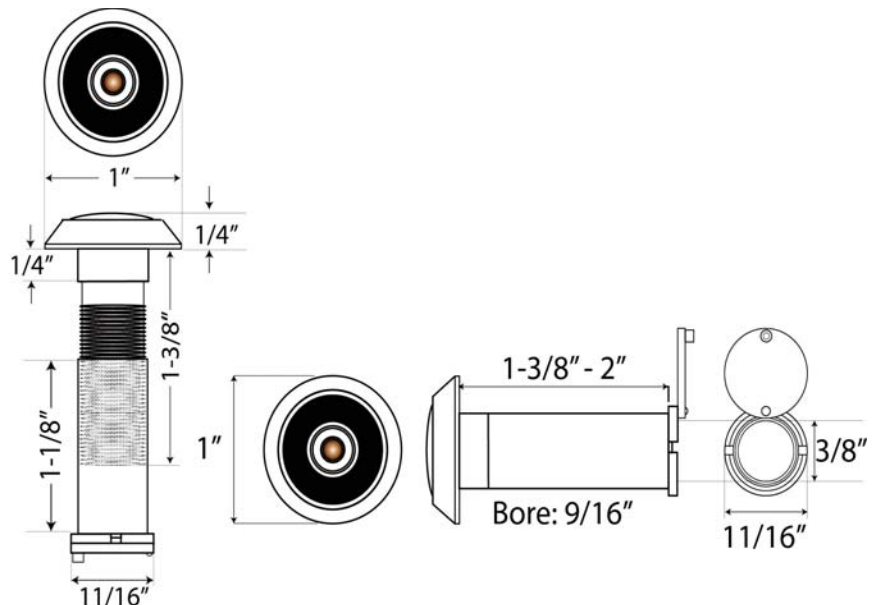

UL Listed Door Viewer, 200° PRIULDV200

Features

- UL Fire Rated 20 minutes
- Heavy Duty Privacy Cover
- 200° Glass Lens
- 1" Head Diameter

Application

- For doors 1-3/8" to 2-1/4" thick

Material

- Glass Lens
- Brass

Finishes

- US3 - Bright Brass
- US10B - Antique Bronze, Oiled
- US15 - Satin Nickel
- US26 - Bright Chrome
- US26D - Satin Chrome

Bore

- 9/16"

Code Compliance

- Conforms to ANSI/BHMA A156.16 L23172

PRIULDV200