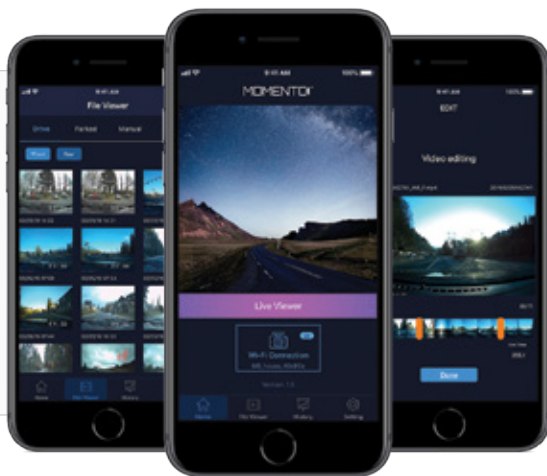

32GB SD Card

Suction/Tape Mounts

MORE FEATURES:

HD 1080p Full HD

⌘ Up to 270° surveillance coverage

📍 Speed/GPS sensor included

⌚ Operates while driving and parked

📱 Touch LCD on front camera

📶 Built-in shock/motion sensors

👁️ Free viewing software + app

✓ 2-Year Manufacturer's Warranty

✓ Works with All Vehicles

View Footage on Your Smartphone!

Download the Momento app for your smartphone and connect to your M6 dash camera. Download and edit footage from either camera to save for insurance purposes or to share with friends and family.