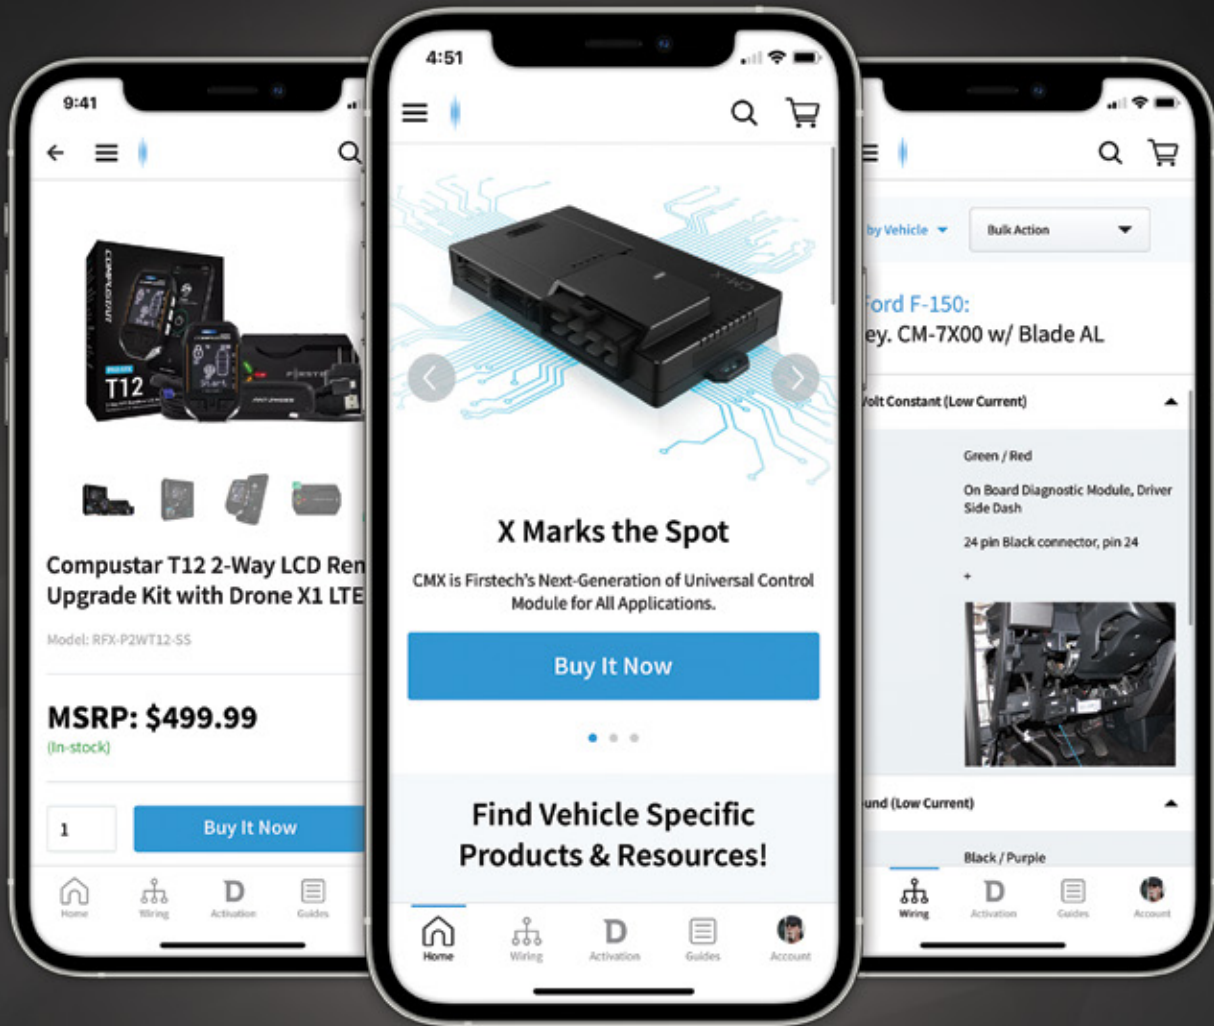

Includes X1-LTE module for DroneMobile

2-way LCD command confirmation

Up to 3-Miles of Range

DSST Digital Spread Spectrum Technology (DSST)

1-year remote warranty

Security alerts optional

IPX-7 waterproof + durable remote casing

Includes X1-LTE module for DroneMobile

2-way LCD command confirmation

Up to 3000-feet of range

FMX New FM Technology (FMX)

Security alerts optional

1-year remote warranty

D DroneMobile LTE module included

myFIRSTTECH

SUMMER 2022

RFX 2WG15

RFX-2WG15-FM | MSRP: \$249.99

The PRIME 2-Way G15 remote kit is the perfect upgrade for a customer looking to add 2-way confirmation and improved range at a competitive price point.

Includes X1-LTE module for DroneMobile

↔ 2-way LED command confirmation

📶 Up to 3000-feet of Range

FMX New FM Technology (FMX)

✓ 1-year remote warranty

💧 Water resistant/durable remote casing

D DroneMobile X1-LTE module included