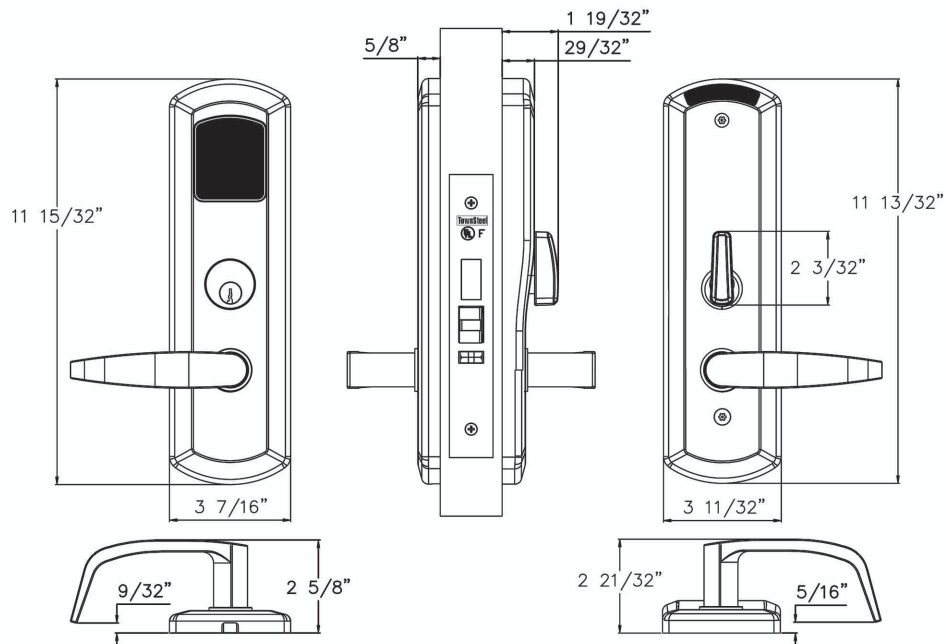

e-KONTOS 1B Series

ANSI Grade 1

Profile

How To Order

Series	e-Kontos 1B: With cylinder
Model Number	5R: 5000-RF(WiFi) / 5B: 5000-BLE(Bluetooth) 6: 6000(Maxx Access System)
Lockbody	R: Rigid / C: Clutched / X: Automatic Deadbolt Series
Lever Style	S: Sentinel / Q: Quest / Or see TownSteel Catalog
Finish	622: US19, Flat Black / 626: US26D, Satin Chrome Or special color upon request
Cylinder	Any mortise cylinder can be used

Model Number Lever Cylinder

EKO 1B6R - SLH 626 - SFIC7

Series Lockbody Finish